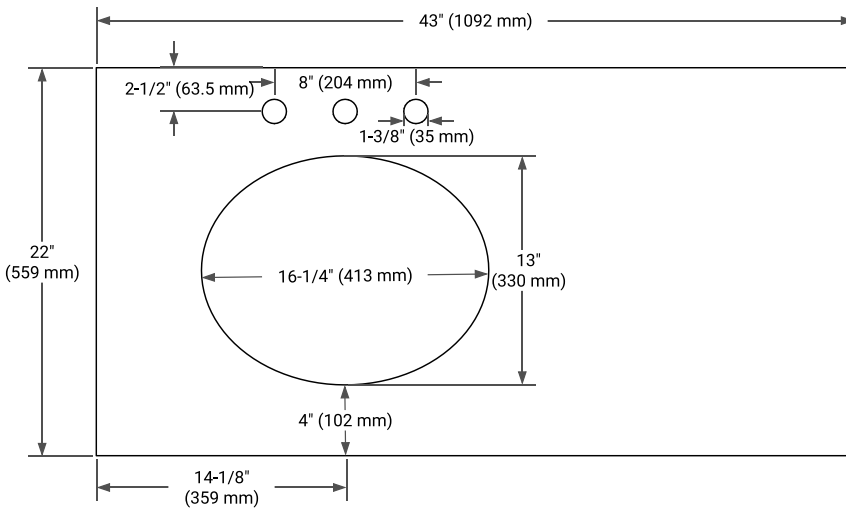

42" LEFT OFFSET CABINET

BASE CABINET DIMENSIONS

42" W x 21.5" D x 34.5" H

FEATURES

- Solid wood frame & plywood panels
- Dovetail drawers and joints
- Soft closing doors & drawers

HARDWARE FINISHES*

Brushed Nickel Satin Brass Matte Black Polished Chrome

PLAN VIEW

43" LEFT OVAL SINK COUNTERTOP WITH 1.5 IN. THICKNESS

OVERALL DIMENSIONS

43" W x 22" D x 1.5" H

COUNTERTOP OPTIONS

Carrara Marble

White Quartz

FEATURES

- Solid countertop with mitered edges & seams
- Undermount white oval sink
- Pre-drilled for 8" widespread faucet

INCLUDED

- Countertop
- Matching Backsplash
- Oval Sink

COUNTERTOP PLAN VIEW

EDGE SIDE VIEW

THREE DIMENSIONAL COUNTERTOP VIEW