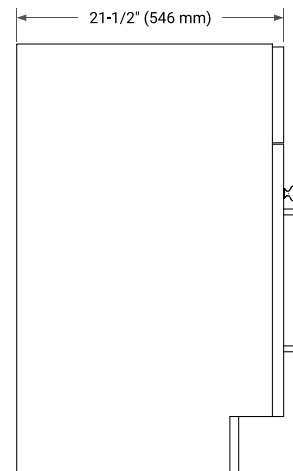

42" LEFT OFFSET CABINET

BASE CABINET DIMENSIONS

42" W x 21.5" D x 34.5" H

FEATURES

- Solid wood frame & plywood panels
- Dovetail drawers and joints
- Soft closing doors & drawers

HARDWARE FINISHES*

Brushed Nickel Satin Brass Matte Black Polished Chrome

PLAN VIEW

43" LEFT OVAL SINK COUNTERTOP WITH 1.5 IN. THICKNESS

OVERALL DIMENSIONS

43" W x 22" D x 1.5" H

COUNTERTOP OPTIONS

Carrara Marble

White Quartz

FEATURES

- Solid countertop with mitered edges & seams
- Undermount white oval sink
- Pre-drilled for 8" widespread faucet

INCLUDED

- Countertop
- Matching Backsplash
- Oval Sink

COUNTERTOP PLAN VIEW

EDGE SIDE VIEW

THREE DIMENSIONAL COUNTERTOP VIEW