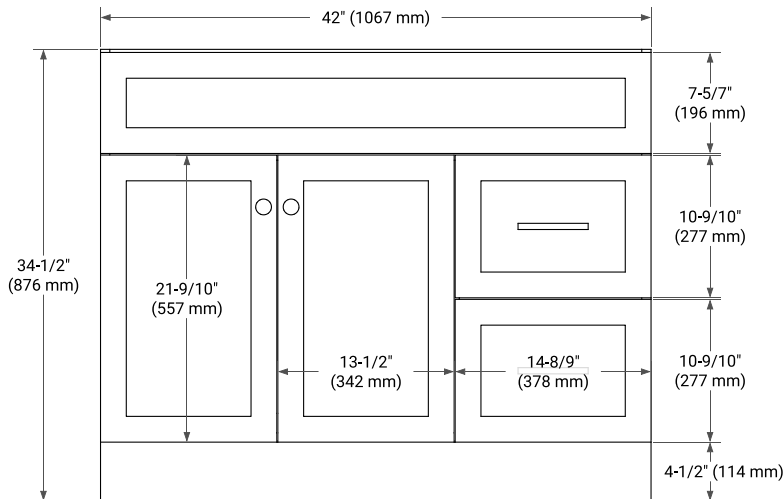

42" LEFT OFFSET CABINET

BASE CABINET DIMENSIONS

42" W x 21.5" D x 34.5" H

FEATURES

- Solid wood frame & plywood panels
- Dovetail drawers and joints
- Soft closing doors & drawers

HARDWARE FINISHES*

Brushed Nickel   Satin Brass   Matte Black   Polished Chrome

Hardware comes preinstalled with the illustrated option. Other finishes are available on our online store if you prefer a different one.

AVAILABLE COLORS

White   Grey   Midnight Blue   Black

FRONT VIEW

SIDE VIEW

PLAN VIEW