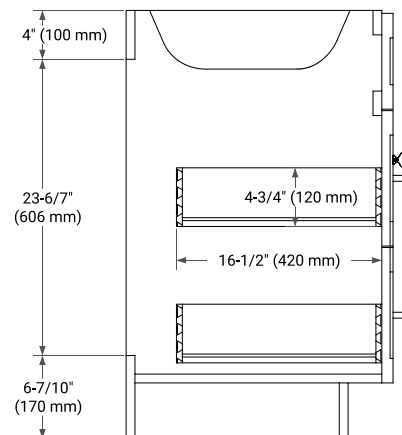

42" LEFT OFFSET CABINET

BASE CABINET DIMENSIONS

42" W x 21.5" D x 34.5" H

FEATURES

- Solid wood frame & plywood panels
- Dovetail drawers and joints
- Soft closing doors & drawers

HARDWARE FINISHES*

Brushed Nickel Satin Brass Matte Black Polished Chrome

PLAN VIEW

43" LEFT OVAL SINK COUNTERTOP WITH 1.5 IN. THICKNESS

OVERALL DIMENSIONS

43" W x 22" D x 1.5" H

COUNTERTOP OPTIONS

Carrara Marble

White Quartz

FEATURES

- Solid countertop with mitered edges & seams
- Undermount white oval sink
- Pre-drilled for 8" widespread faucet

INCLUDED

- Countertop
- Matching Backsplash
- Oval Sink

COUNTERTOP PLAN VIEW

EDGE SIDE VIEW

THREE DIMENSIONAL COUNTERTOP VIEW