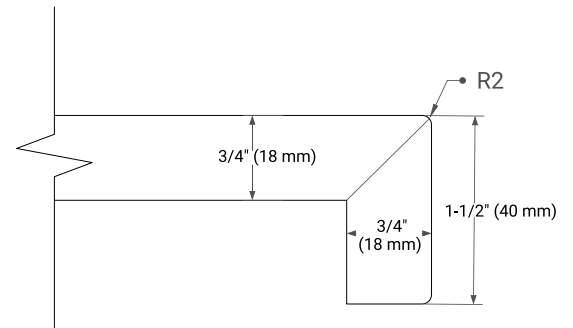

PLAN VIEW

43" LEFT OVAL SINK COUNTERTOP WITH 1.5 IN. THICKNESS

OVERALL DIMENSIONS

43" W x 22" D x 1.5" H

COUNTERTOP OPTIONS

Carrara Marble

White Quartz

FEATURES

- Solid countertop with mitered edges & seams
- Undermount white oval sink
- Pre-drilled for 8" widespread faucet

INCLUDED

- Countertop
- Matching Backsplash
- Oval Sink

COUNTERTOP PLAN VIEW

EDGE SIDE VIEW

THREE DIMENSIONAL COUNTERTOP VIEW