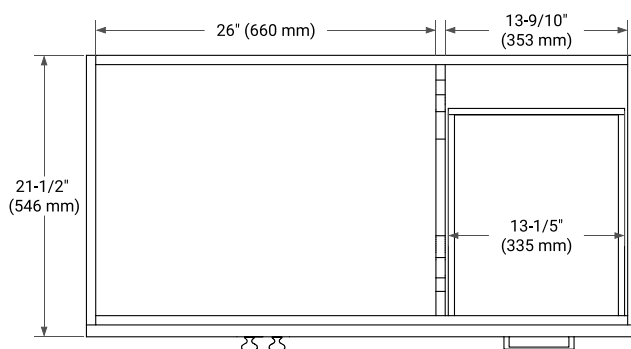

42" LEFT OFFSET CABINET

BASE CABINET DIMENSIONS

42" W x 21.5" D x 34.5" H

FEATURES

- Solid wood frame & plywood panels
- Dovetail drawers and joints
- Soft closing doors & drawers

HARDWARE FINISHES*

Brushed Nickel Satin Brass Matte Black Polished Chrome

PLAN VIEW

43" LEFT OVAL SINK COUNTERTOP WITH 1.5 IN. THICKNESS

OVERALL DIMENSIONS

43" W x 22" D x 1.5" H

COUNTERTOP OPTIONS

Carrara Marble

White Quartz

FEATURES

- Solid countertop with mitered edges & seams
- Undermount white oval sink
- Pre-drilled for 8" widespread faucet

INCLUDED

- Countertop
- Matching Backsplash
- Oval Sink

COUNTERTOP PLAN VIEW

EDGE SIDE VIEW

THREE DIMENSIONAL COUNTERTOP VIEW