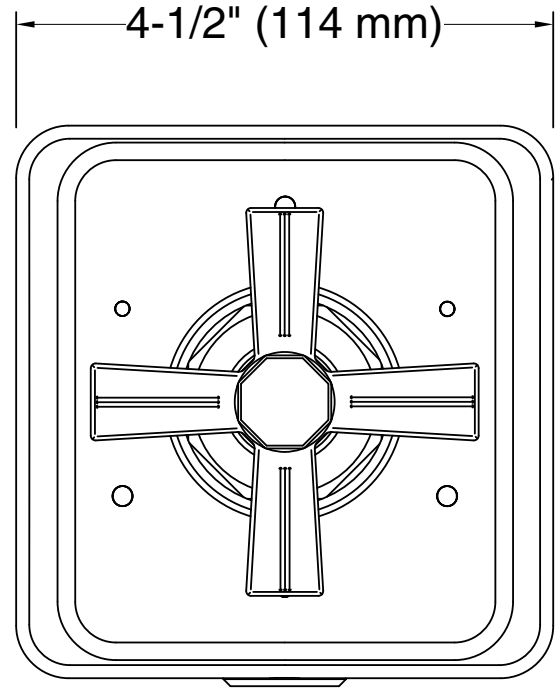

Technical Information

All product dimensions are nominal.

Notes

Install this product according to the installation instructions.

ADA compliant when installed to the specific requirements of these regulations.