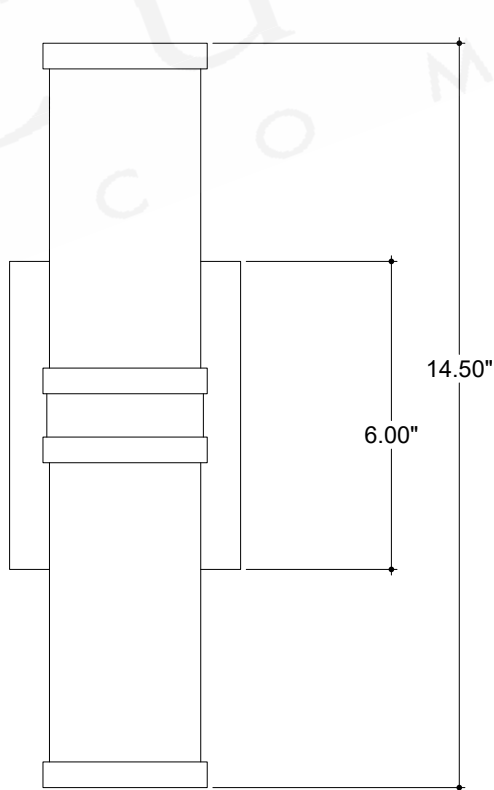

ITEM: 5800-0078

Overall Dimensions

Height: 14.5"

Width: 4.5"

Depth: 5"

TOP VIEW

FRONT VIEW

SIDE VIEW