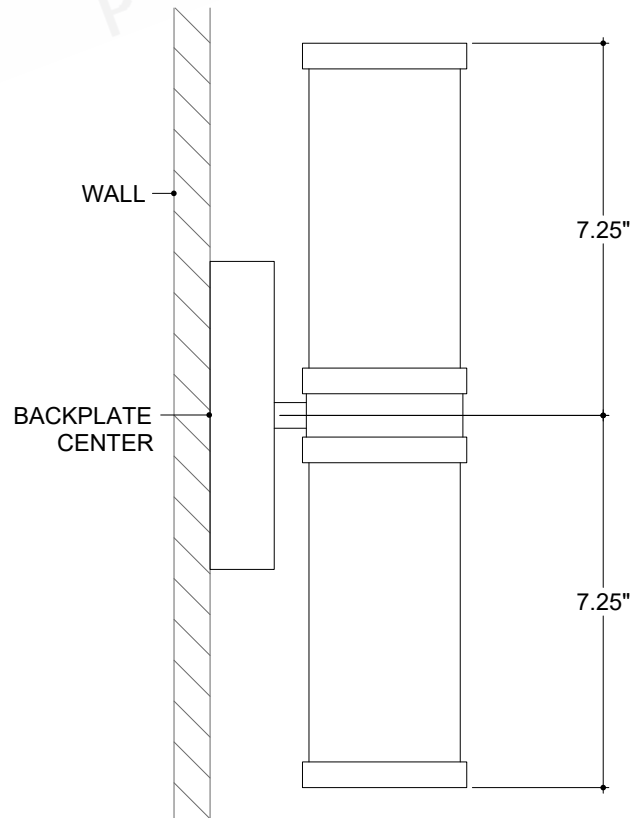

ITEM: 5800-0078

Overall Dimensions

Height: 14.5"

Width: 4.5"

Depth: 5"

TOP VIEW

FRONT VIEW

SIDE VIEW