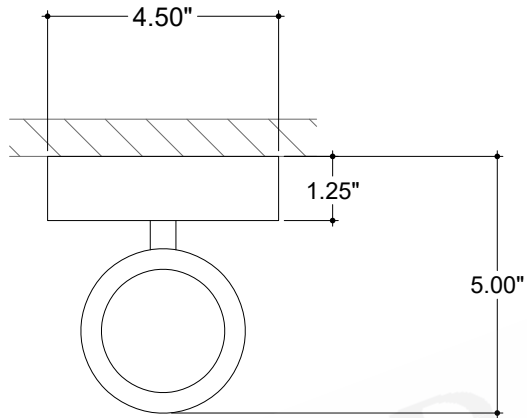

ITEM: 5800-0078

Overall Dimensions

Height: 14.5"

Width: 4.5"

Depth: 5"

TOP VIEW

FRONT VIEW

SIDE VIEW