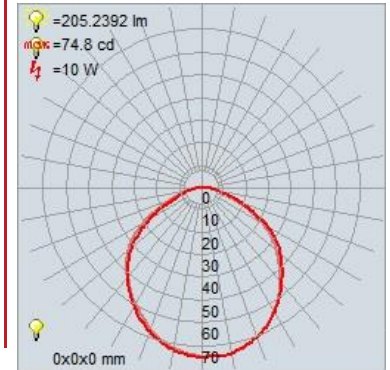

IES FILE

In addition to Access Lighting's purchase and warranty terms and conditions, by signing below or placing an order, you agree that you are authorized to bind the entity placing any order and acknowledge the following: All of sizes and measurements are approximate and all images are for illustrative purposes only. In the event of an inconsistency, the "Product Measurements" section controls. There also may be slight differences in the colors and designs compared to the displayed and printed images.

Signature: _____
Print Name: _____ Date: _____

Toll Free 800-828-5483 www.AccessLighting.com
301 Piedmont Grove Park, Suite A, Greenville, SC 29611

** NOTE: All measurements are rounded up to the 1/4 inch. There is no warranty on any replaceable bulbs, even if included with the fixture.
Copyright Access Lighting Corp. All information is subject to change without notice. 3/13/2026 29497LEDD-MBL_SMK.pdf