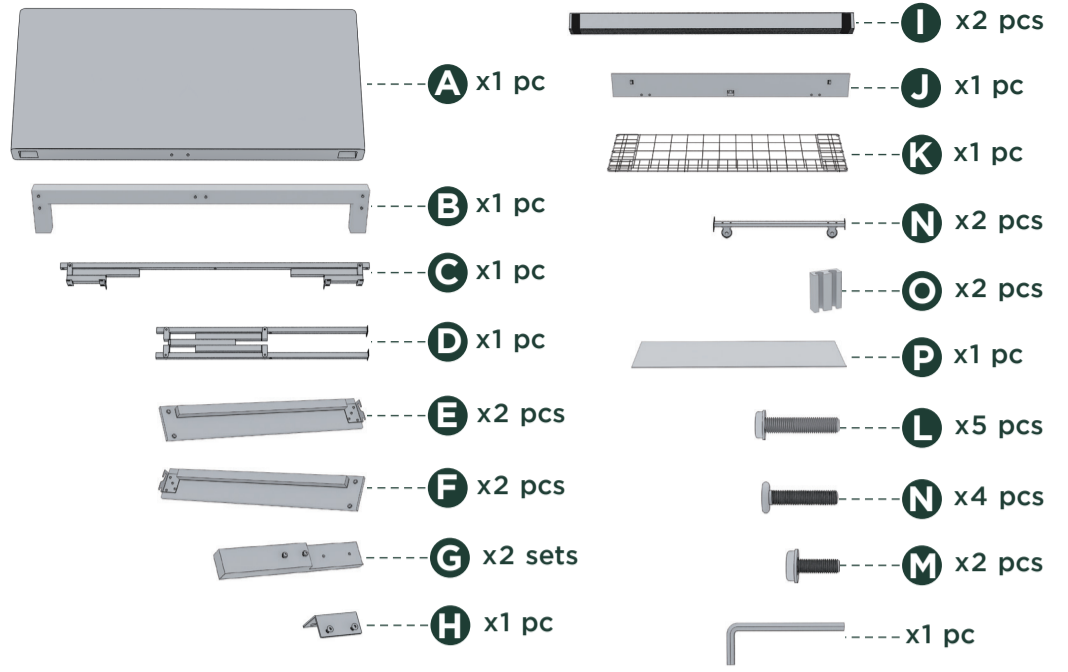

ZINUS

UPHOLSTERED PLATFORM BED KING SIZE

INSTRUCTIONS

Please be sure to register your product at www.zinus.com/resources/register to receive up to date warranty and product information.

Components

1

2

3

4

5

6

7

8

9

※ To be fully tighten after placing all side rails.

10

11

12

13

14