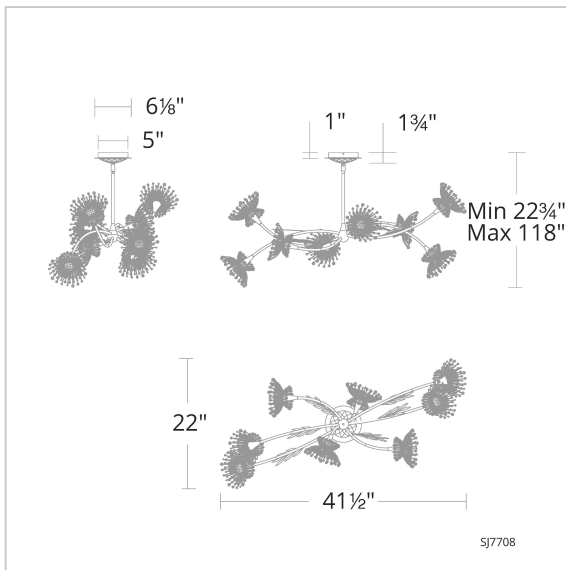

## SJ7708

### LINE DRAWING

### DESCRIPTION

Flirty and feminine, the arms of Coquette extend like slender stems, culminating in clusters of Radiance™ Crystal petals that emulate delicate blossoms sparkling in the sunlight.

### SPECIFICATIONS

Light Source  
Standards

LED  
ETL/cETL, Title 24

Model	Finish	Crystal	# of Lights	CCT	Weight	Voltage	Wattage	LED Lumens	Delivered Lumens
SJ7708	- 22 - 48 - 51 - 82	R	8 Light	3000K/3500K/ 4000K	11lbs	120/277V	26W	1468	Up To 1175