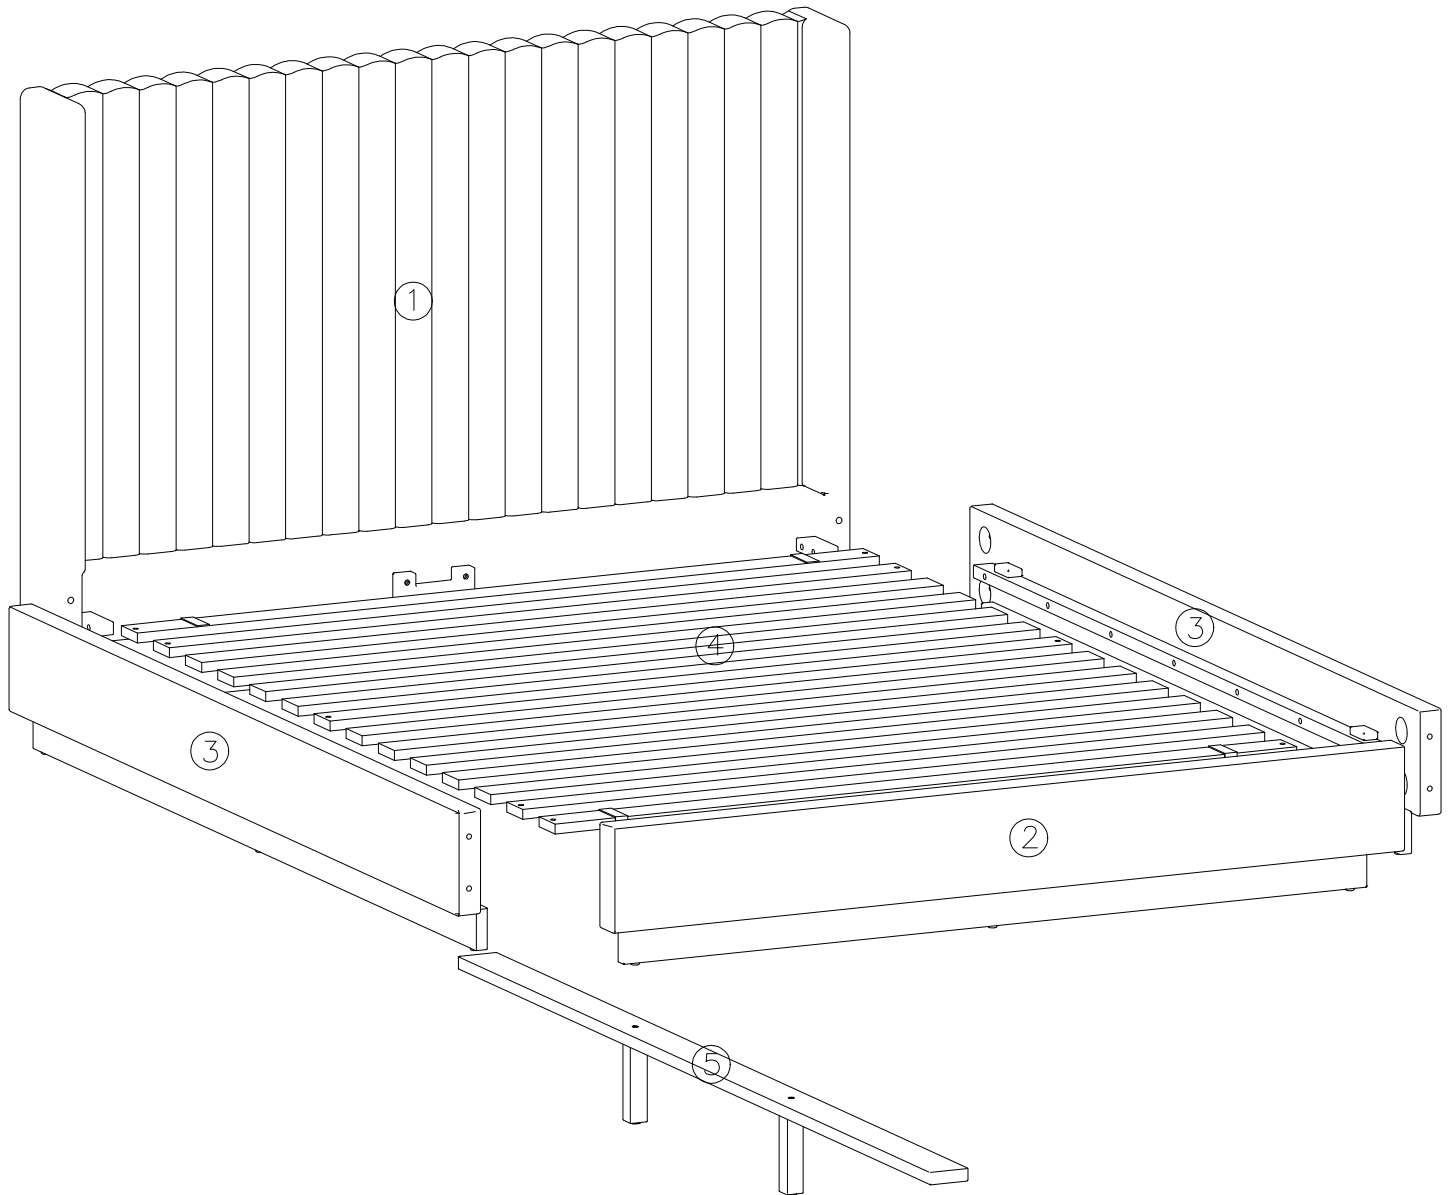

ASSEMBLY INSTRUCTION

Montgomery Bed Queen

HARDWARE LIST

A		BOLT Ø8 x100mm	8
B		HEXAGON NUT M8	8
C		ACR WASHER 15 x30mm	8
D		WRENCH	1
E		WOOD SCREW Ø4 x25mm	8
F		WOOD SCREW Ø5 x50mm	2
G		SIDE COVER	8
H		CENTER LEGS	2

1

COMPONENTS

3

5

6