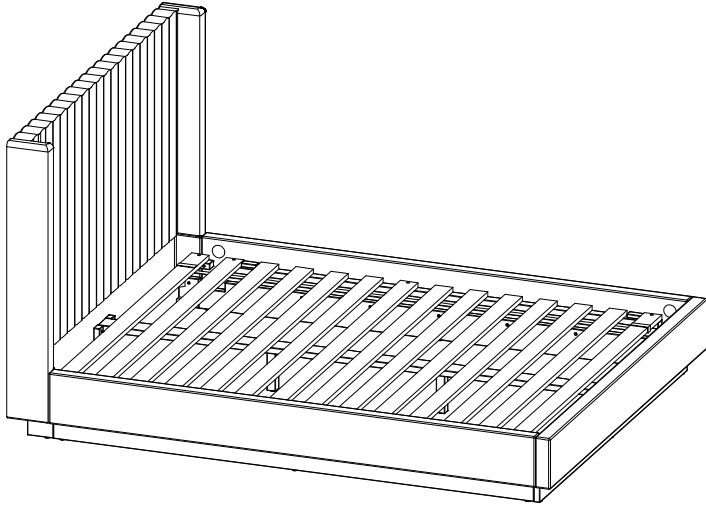

ASSEMBLY INSTRUCTION

Montgomery Bed Queen

HARDWARE LIST

A		BOLT Ø8 x100mm	8
B		HEXAGON NUT M8	8
C		ACR WASHER 15 x30mm	8
D		WRENCH	1
E		WOOD SCREW Ø4 x25mm	8
F		WOOD SCREW Ø5 x50mm	2
G		SIDE COVER	8
H		CENTER LEGS	2

1

COMPONENTS

3

5

6