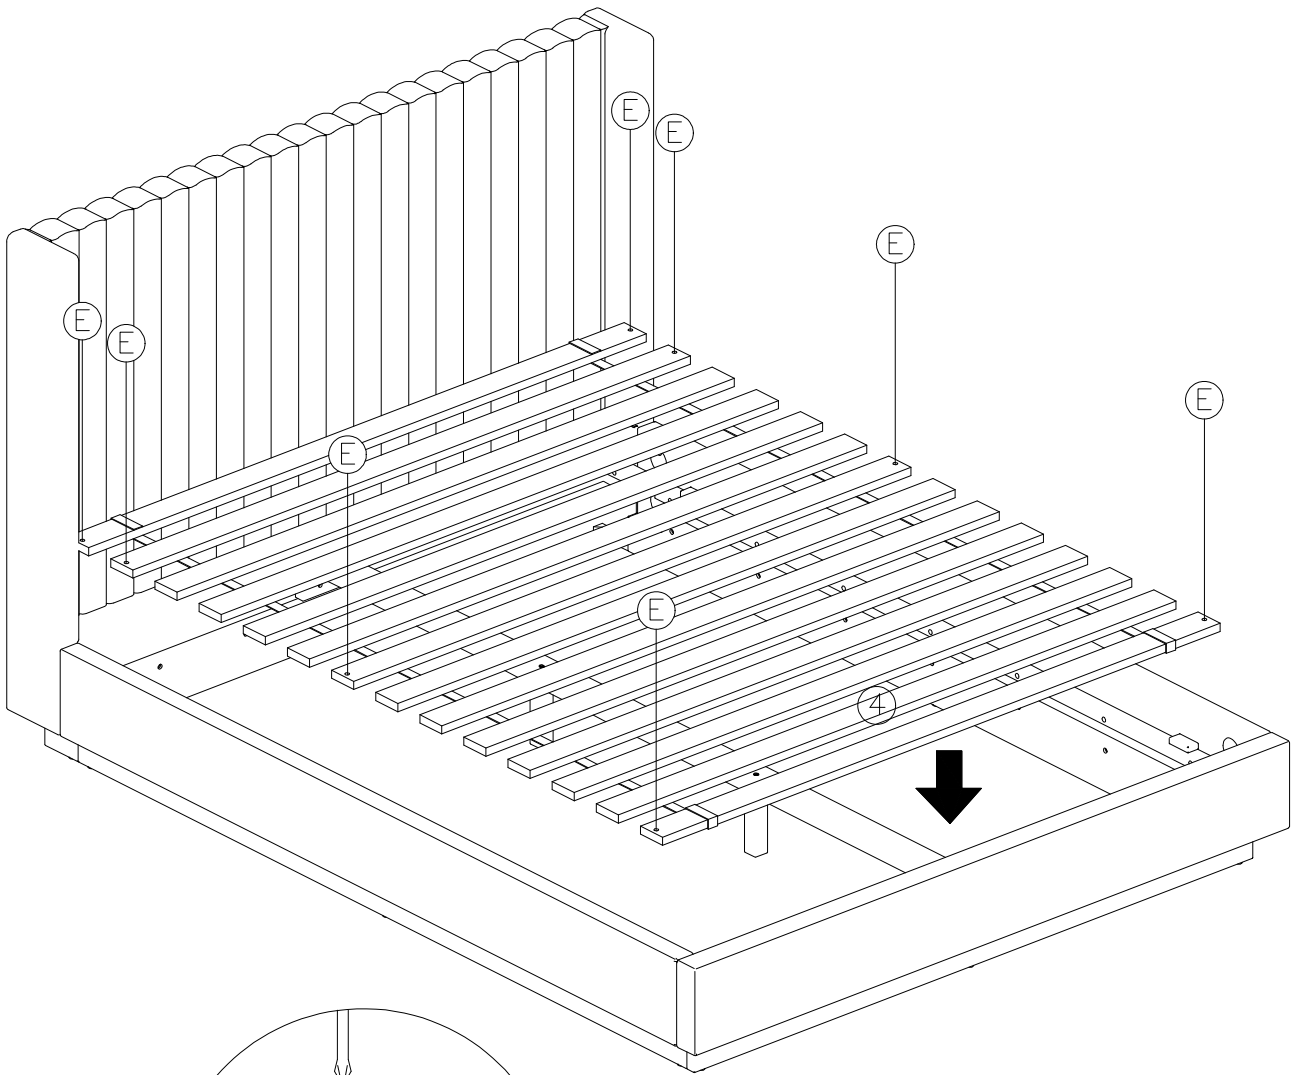

ASSEMBLY INSTRUCTION

Montgomery Bed Queen

HARDWARE LIST

A		BOLT Ø8 x100mm	8
B		HEXAGON NUT M8	8
C		ACR WASHER 15 x30mm	8
D		WRENCH	1
E		WOOD SCREW Ø4 x25mm	8
F		WOOD SCREW Ø5 x50mm	2
G		SIDE COVER	8
H		CENTER LEGS	2

1

COMPONENTS

3

5

6