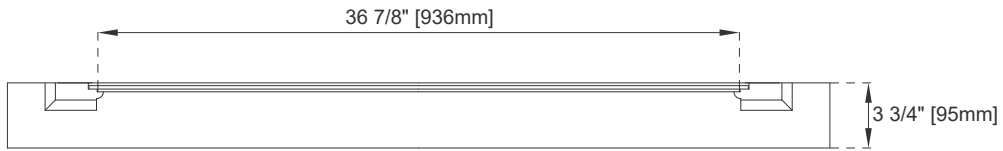

## Features and Materials

Solids: Yellow Poplar  
Panels: Plywood  
Installation Type: Wall Mounted  
Bevel on Mirror: NO

## Dimension

Width: 47-1/4"  
Depth: 3-3/4"  
Height: 41-3/8"

# 47 MIRROR

Top View

Front View

Side View

All dimensions are nominal