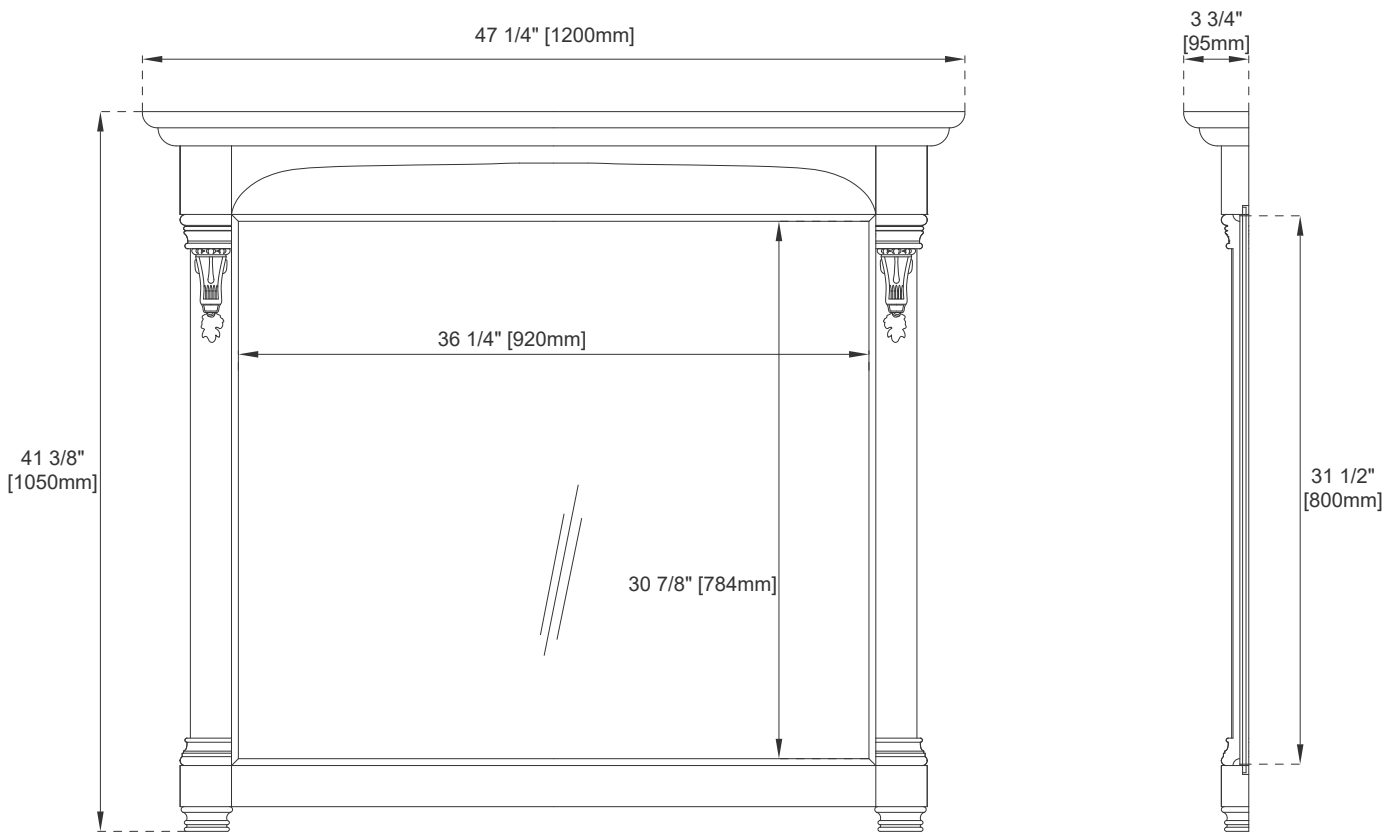

## Features and Materials

Solids: Yellow Poplar  
Panels: Plywood  
Installation Type: Wall Mounted  
Bevel on Mirror: NO

## Dimension

Width: 47-1/4"  
Depth: 3-3/4"  
Height: 41-3/8"

# 47 MIRROR

Top View

Front View

Side View

All dimensions are nominal