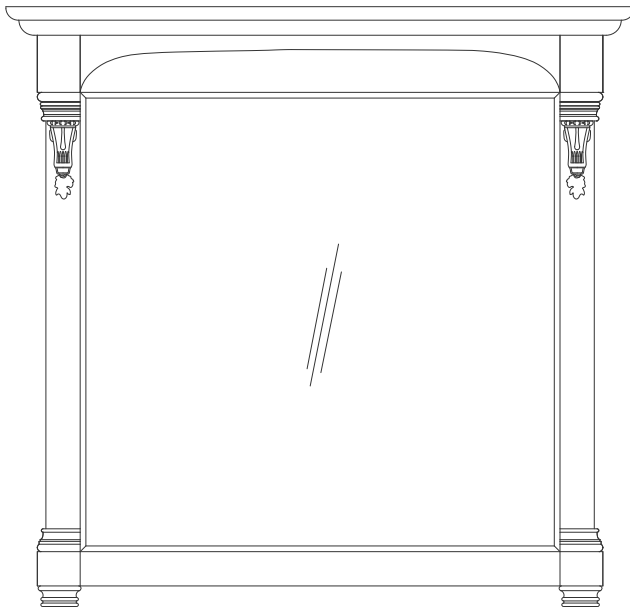

# 47 MIRROR

---

## Features and Materials

Solids: Yellow Poplar  
Panels: Plywood  
Installation Type: Wall Mounted  
Bevel on Mirror: NO

## Dimension

Width: 47-1/4"  
Depth: 3-3/4"  
Height: 41-3/8"