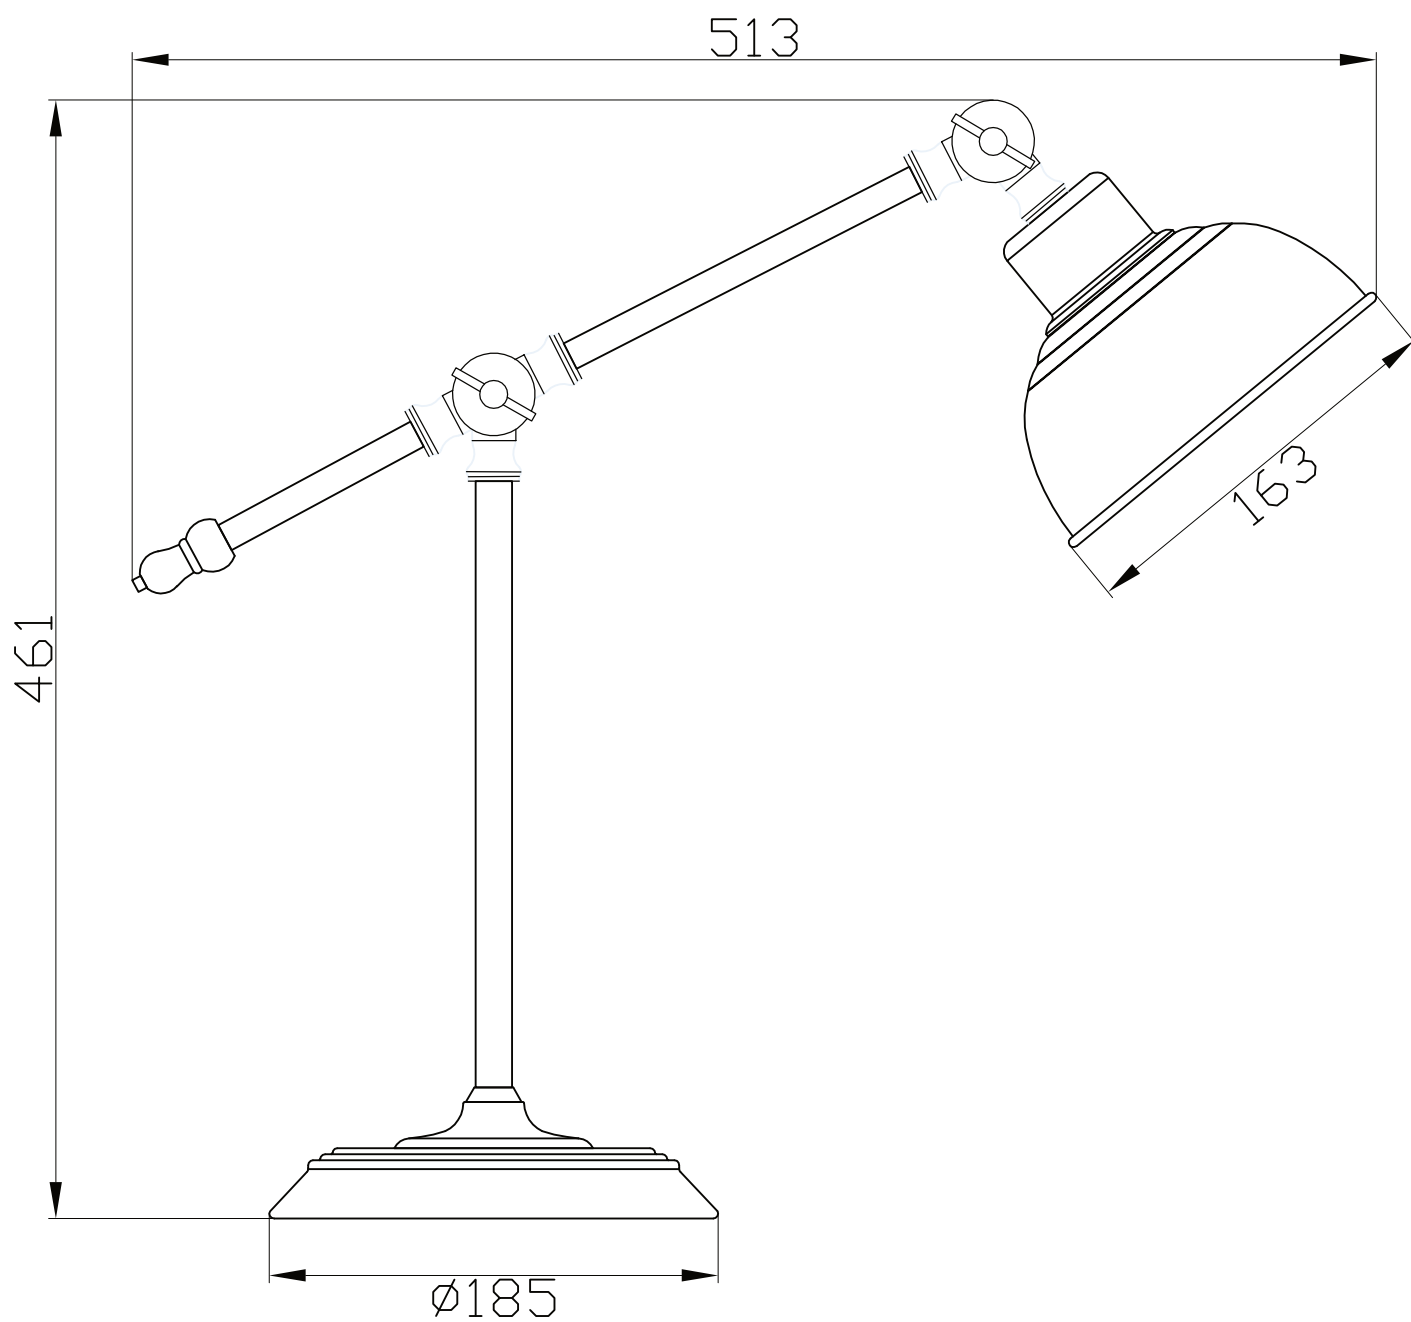

Satin Nickel Lever Arm Table Lamp

CERTIFICATION