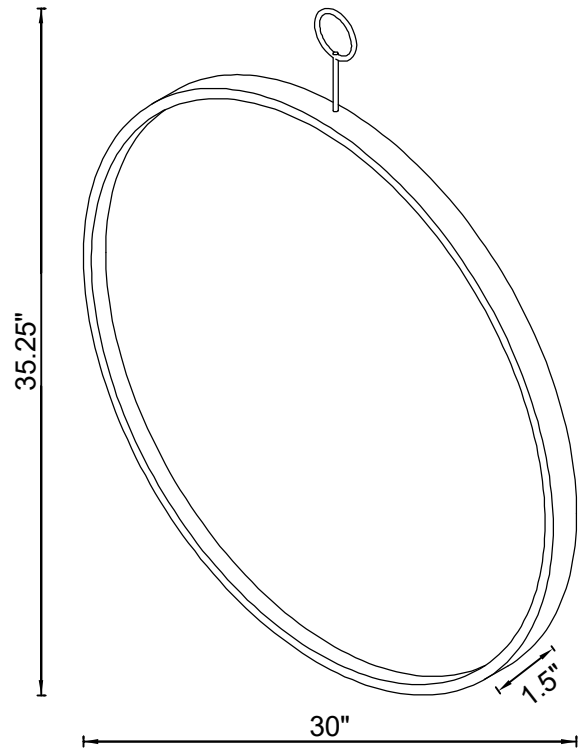

## HARDWARE IDENTIFICATION

1

ADHESIVE  
(25 x 150mm)

5PCS

ITEM:961495

# ASSEMBLY INSTRUCTIONS

**STEP 1** Do not tighten until each step is completed or instructed.

**STEP 2**  
**COMPLETE**

ITEM:961495  
ASSEMBLY INSTRUCTIONS

<b>Product Size : 762 X 38 X 895 H (MM)</b>
<b>Product Size : 30" X 1.5" X 35.25"</b>

Note : Dimension tolerance  $\pm 5\%$