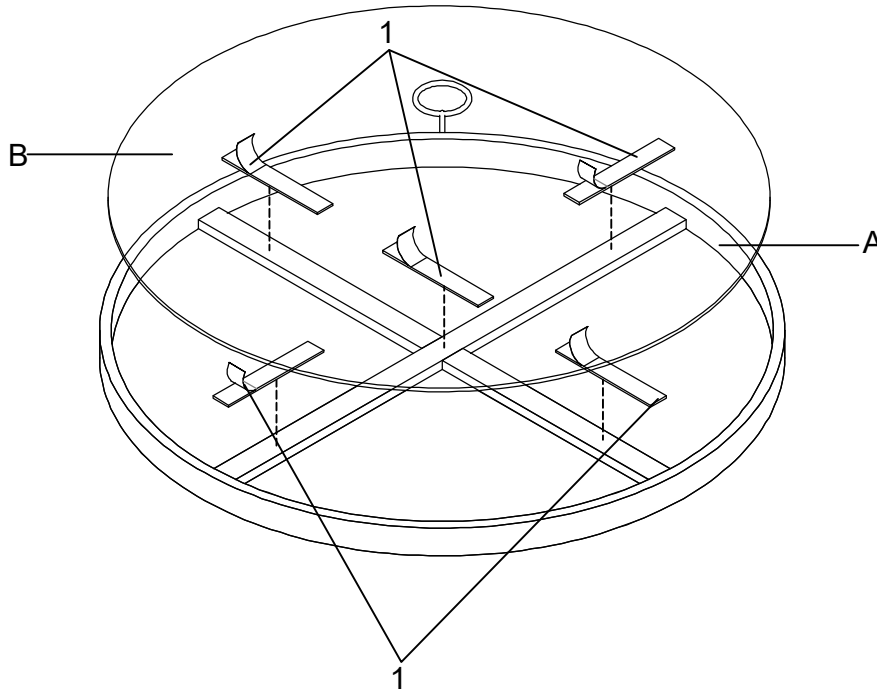

## PARTS IDENTIFICATION

A MIRROR FRAME

1PC

B MIRROR

1PC

Z

## HARDWARE IDENTIFICATION

1

ADHESIVE  
(25 x 150mm)

5PCS

ITEM:961495

# ASSEMBLY INSTRUCTIONS

**STEP 1** Do not tighten until each step is completed or instructed.

**STEP 2**  
**COMPLETE**

ITEM:961495  
ASSEMBLY INSTRUCTIONS

<b>Product Size : 762 X 38 X 895 H (MM)</b>
<b>Product Size : 30" X 1.5" X 35.25"</b>

Note : Dimension tolerance  $\pm 5\%$