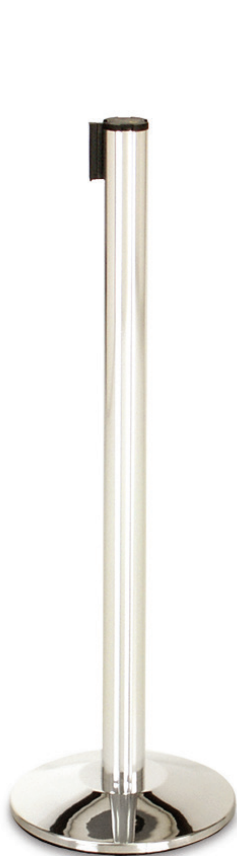

## PRESTIGE SERIES

**Model 2705**  
 Chrome plated finish  
 7' integrated Beltrac  
 14" weighted base

Height  
 in: 40  
 cm: 102

**Model 2704**  
 Textured black finish  
 7' integrated Beltrac  
 14" weighted base

Height  
 in: 40  
 cm: 102

**Model 2706**  
 Gold anodized finish  
 7' integrated Beltrac  
 14" weighted base

Height  
 in: 40  
 cm: 102

**Model 2799**  
 Stanchion transport cart  
 Steel superstructure  
 Heavy duty non-marking wheels

### Sign Frames

Sign Frames available in gold, chrome, satin aluminum or black matte

**Model 2760 (Beltrac)**  
 7" x 11" sign frame

\*Model 2761 for Drum top, classic

**Model 2762 (Beltrac)**  
 11" x 14" sign frame

\*Model 2763 for Drum top, classic