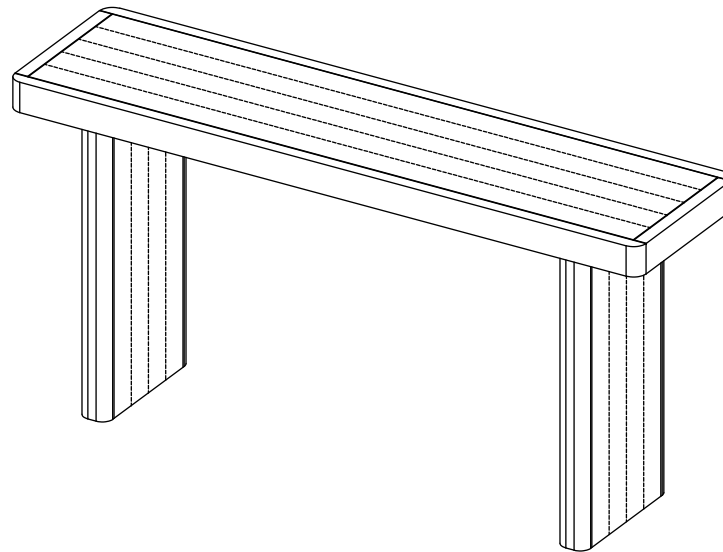

ASSEMBLY INSTRUCTIONS.

MONTEREY CONSOLE TABLE RUSTIC BLONDE

THANK YOU FOR YOUR PURCHASE!

PARTS AND HARDWARE.

PARTS LIST

NO.	DESCRIPTION	IMAGE	Q'TY
P1	TABLE TOP		1
P2	LEGS		2

HARDWARE LIST

NO.	DESCRIPTION	IMAGE	Q'TY
H1	BOLT M8x40		8
H2	SPRING WASHER		8
H3	WASHER		8
H4	ALLEN KEY		1

NOTES.

Thank you for purchasing this quality product! Be sure to check all packing material carefully for small part that may have come loose inside the carton during shipping.

CAUTION: The item is heavy, assembly should be performed by two people.