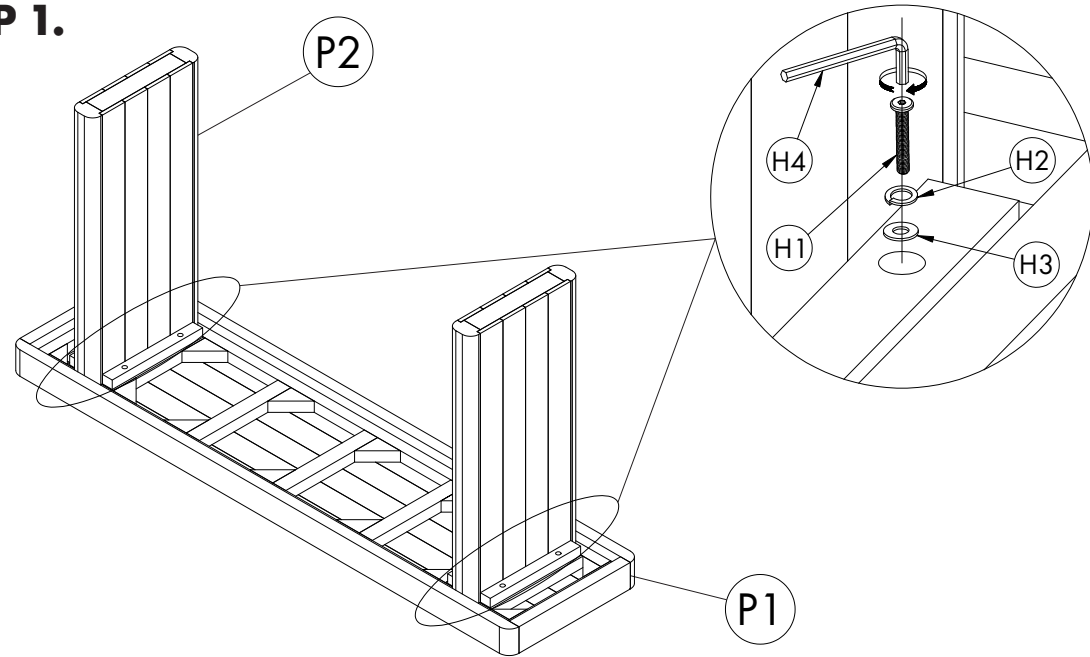

PARTS AND HARDWARE.

PARTS LIST

NO.	DESCRIPTION	IMAGE	Q'TY
P1	TABLE TOP		1
P2	LEGS		2

HARDWARE LIST

NO.	DESCRIPTION	IMAGE	Q'TY
H1	BOLT M8x40		8
H2	SPRING WASHER		8
H3	WASHER		8
H4	ALLEN KEY		1

NOTES.

Thank you for purchasing this quality product! Be sure to check all packing material carefully for small part that may have come loose inside the carton during shipping.

CAUTION: The item is heavy, assembly should be performed by two people.

STEP 1.