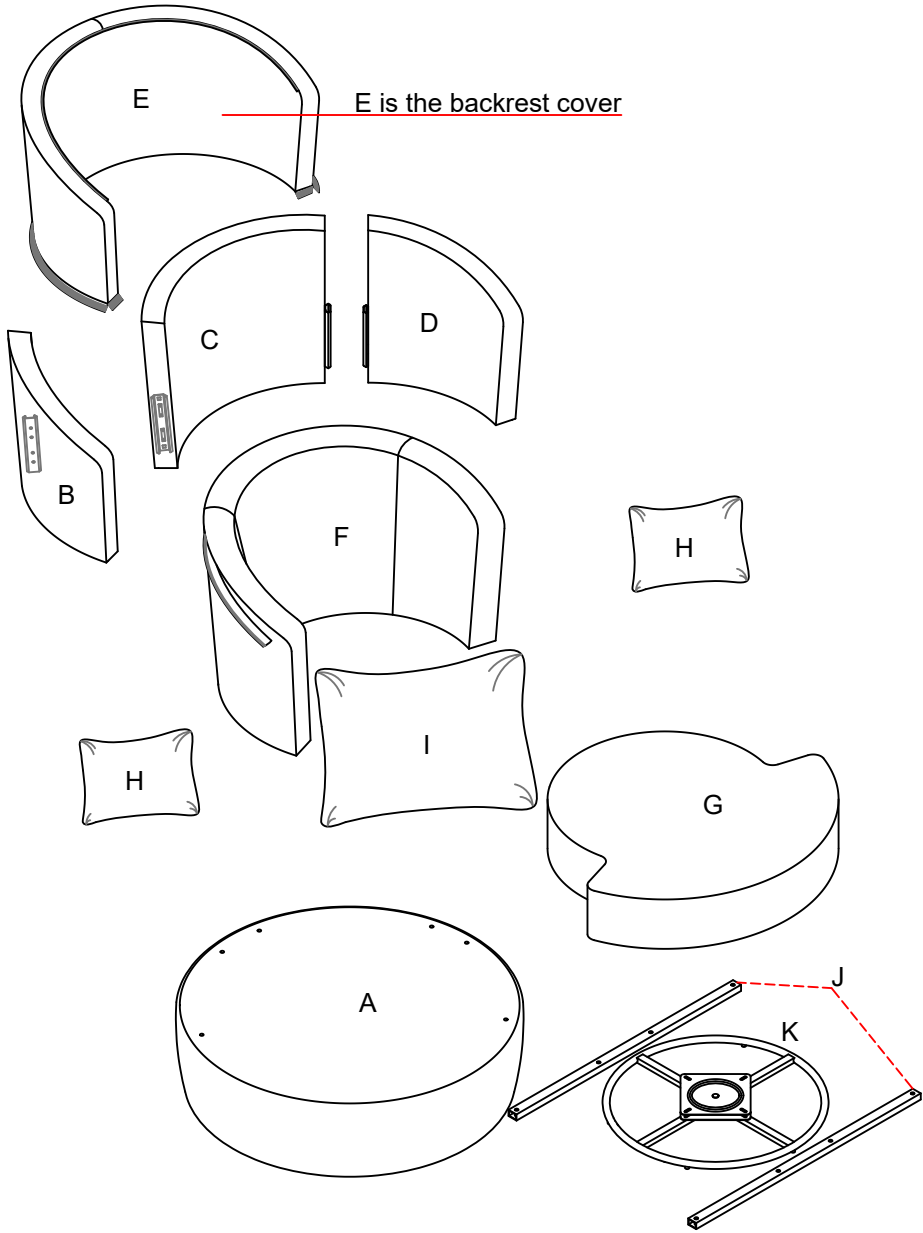

INSTALLATION MANUAL

Weight Limitation
300 LBS

EXPLOSIVE VIEW

PARTS LIST (1)

A

x 1

B

x 1

C

x 1

D

x 1

E

x 1

F

x 1

PARTS LIST (2)

G

x 1

H

x 2

I

x 1

J

#1	x 1	#2	x 1	#3	x 1	#4	x 1
							
Ø6x50mm		(06-011) *2		(06-016) *1		M8	
#5		x 1					
							
Ø8x120mm							

ASSEMBLY INSTRUCTIONS

STEP-1

ASSEMBLY INSTRUCTIONS

STEP-2

ASSEMBLY INSTRUCTIONS

STEP-3

#5	x 6
	
Ø8x120mm	