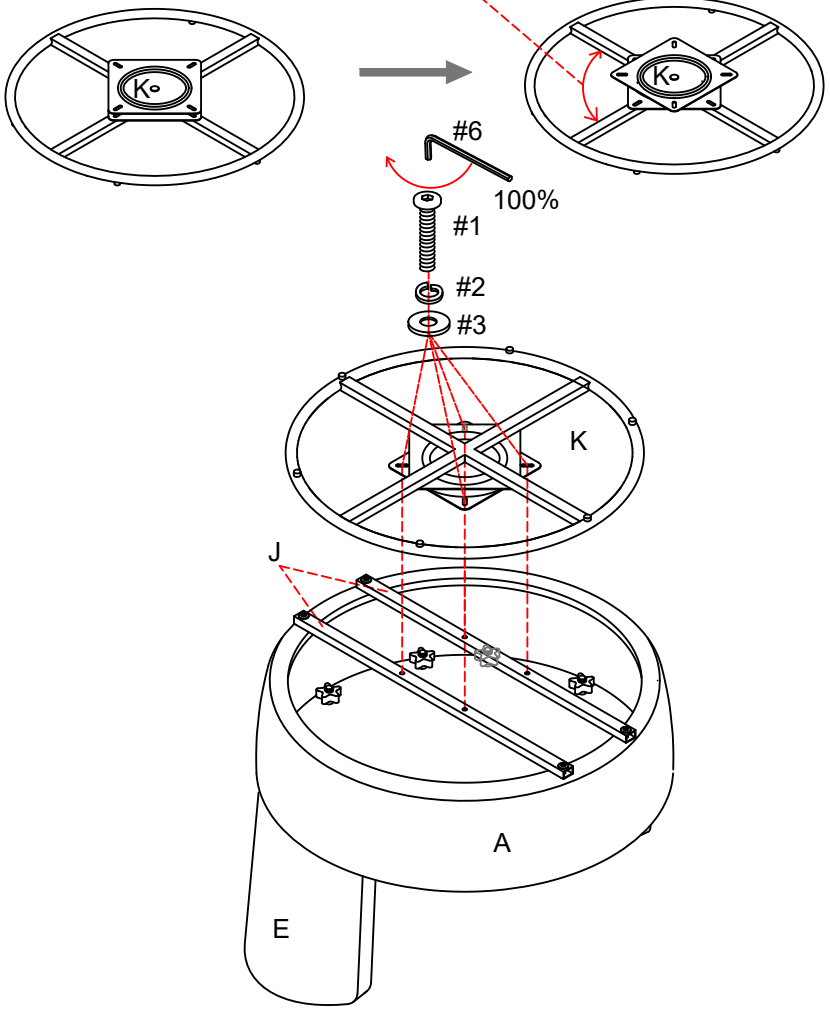

#1	x 1	#2	x 1	#3	x 1	#4	x 1
							
Ø6x50mm		(06-011) *2		(06-016) *1		M8	
#5		x 1					
							
Ø8x120mm							

ASSEMBLY INSTRUCTIONS

STEP-1

ASSEMBLY INSTRUCTIONS

STEP-2

ASSEMBLY INSTRUCTIONS

STEP-3

#5	x 6
	
Ø8x120mm	

ASSEMBLY INSTRUCTIONS

STEP-4

#4	x 6
	
M8	

ASSEMBLY INSTRUCTIONS

STEP-5

#1	x 4	#2	x 4	#3	x 4	#6	x 1
							
Ø6x50mm		(06-011) *2		(06-016) *1		M4	

ASSEMBLY INSTRUCTIONS

STEP-6

Rotation 45 degrees

#1	x 4	#2	x 4	#3	x 4	#6	x 1
							
Ø6x50mm		(06-011) *2		(06-016) *1		M4	

ASSEMBLY INSTRUCTIONS

STEP-7

Open the vacuum bag carefully.

Press and tap with both hands from the side to fully inhale air.