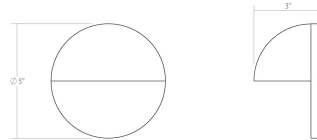

Project:

Mezza Cupola LED Sconce Spec Sheet

SKU: 7470.98-WL Learn more at:
<https://sonnemanlight.com/mezza-cupola-led-sconce>

Description: A cast aluminum half dome on a circular disc integrates harmonious geometry across volume and plane, directing light downward. Also available as a [Mezza Vetro LED Sconce](#).

Type #:

Dimensions

Extends:	3"
Minimum Extension:	3
Maximum Extension:	3
Diameter:	5"
Canopy/Backplate/Base:	5"
Size:	5"

Electrical Specs

Bulb(s) Included?:	Yes
Bulb 1 Type:	Integral LED
Bulb Quantity:	1
Input Voltage:	120VAC
Wattage:	8
Initial Lumens:	950
Delivered Lumens:	430
Color Temperature:	3000K
CRI:	90
Power Supply Type:	Driver
Power Supply Quantity:	1
Power Supply Location:	Outlet Box
Dimming Type:	TRIAC/ELV
Bulb Max Wattage:	8

Installation

Installation:	Licensed electrician required
Installation Orientation:	Vertical

Shipping

Carton 1 L x W x H:	9" X 9" X 7"
Carton 1 Gross Weight:	4 LBS
Fixture Weight:	2

Shade

Shade 1 Material:	Aluminum
-------------------	----------