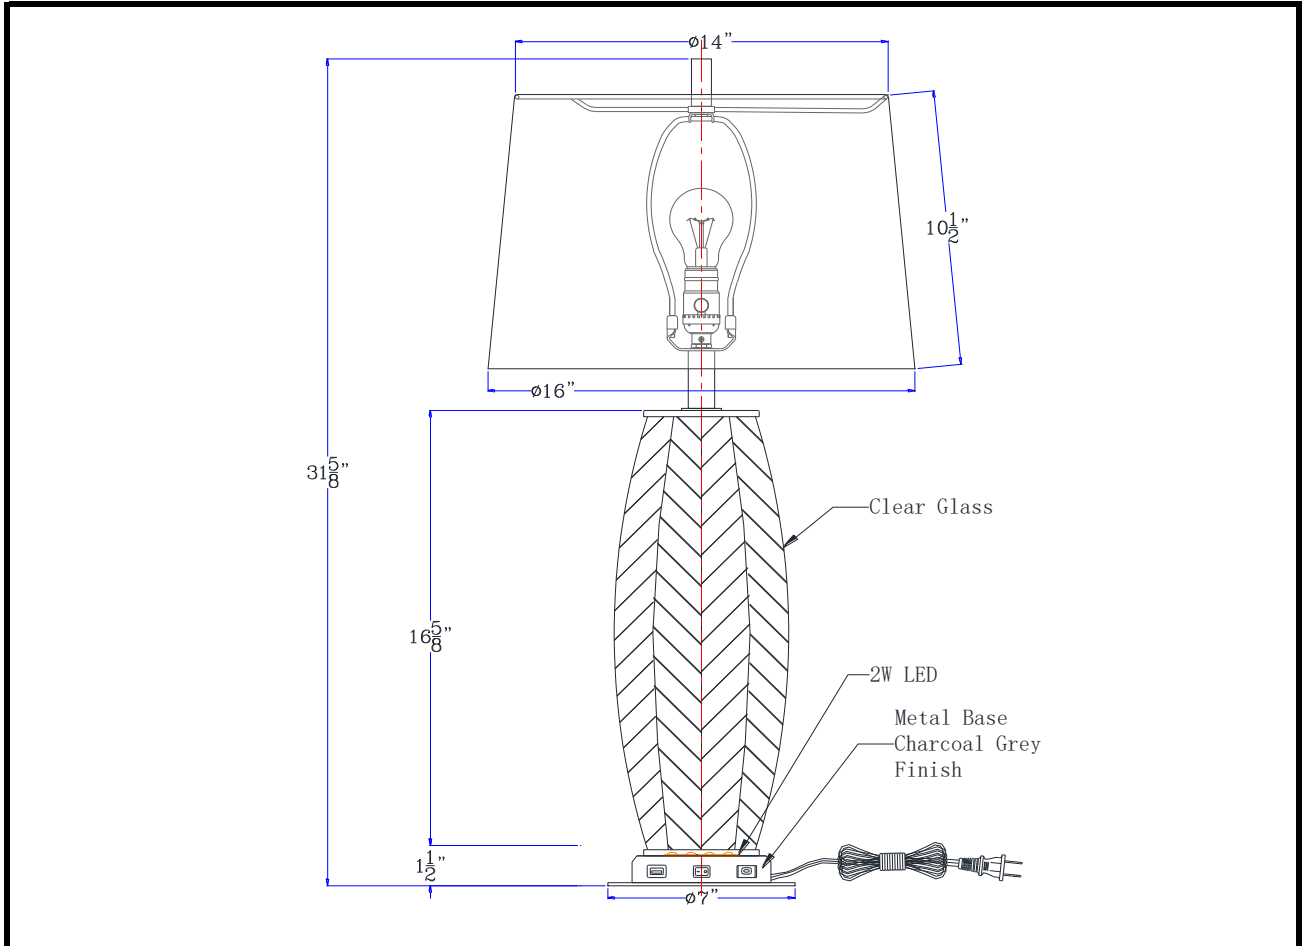

Type: \_\_\_\_\_

Project: \_\_\_\_\_

Catalog No.: \_\_\_\_\_

Lamp/Wattage: \_\_\_\_\_

Specifications subject to change without notice

**Model No:**

**Description:** 100W LED Mansfield glass table lamp with 2W LED night light and 1 USB, 1 Type C Outlets

**Material:** Metal/Glass

**Finish :** Iron Grey / Glass

**Height:** 31 5/8"

**Reach/Depth:** 16"

**Base Width:** Dia.7"

**Wattage :** 100W+2W

**Socket :** Medium Base (E26)+LED

**Switch:** On/off

**Bulb:** Incandescent, CFL

**USB:** 1 USB + 1 Type C

**Wire Length:** 6'

**Wire Color:** Black

**Shade No:**

**Material:** Fabric

**Shade size:** 14"X16"X10 1/2"

**Certificate :**  c  us