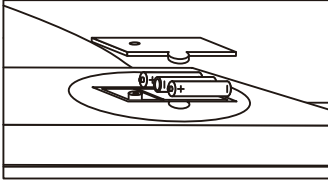

Use Phillips screwdriver to open the lid of light strip, put 3pcs of AA batteries (Not included) in the groove, positive to positive, negative to negative, then close the lid of light strip, lock it with screwdriver.