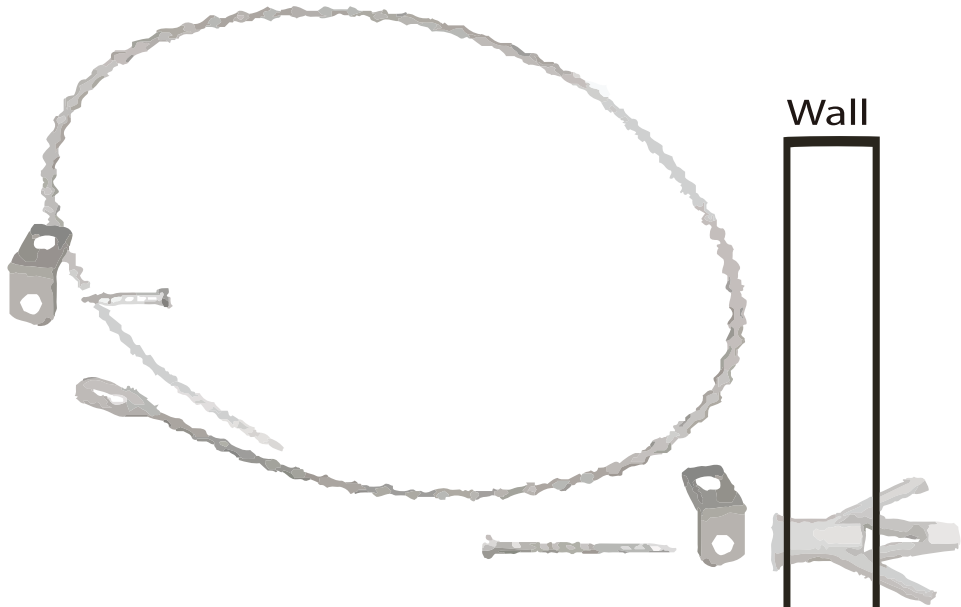

13

Drill Required for wall anchor hole (not included).