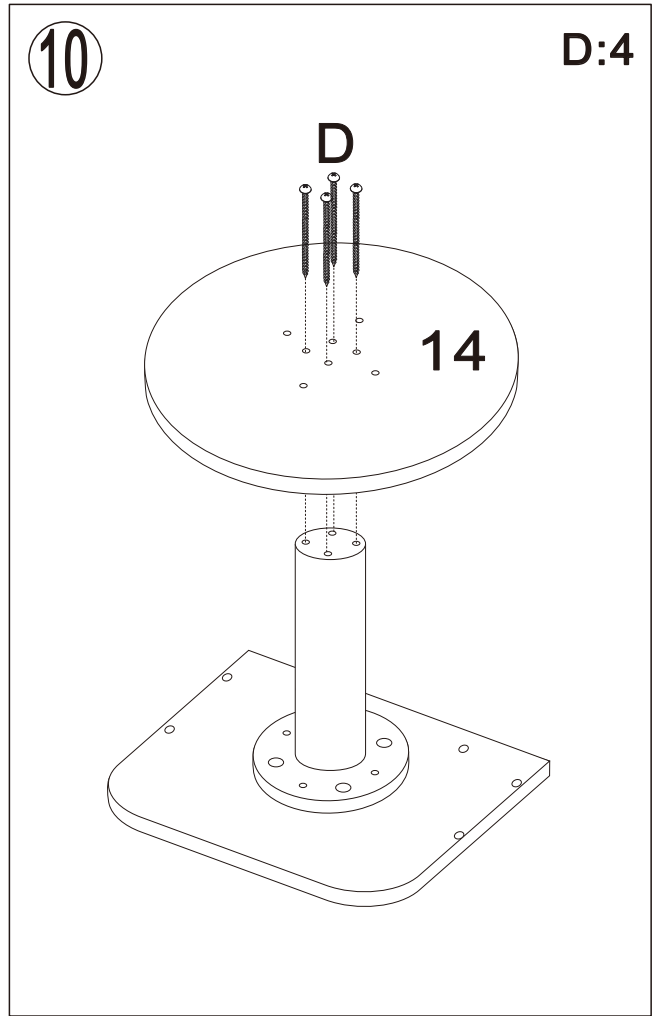

Use Phillips screwdriver to open the lid of light strip, put 3pcs of AA batteries (Not included) in the groove, positive to positive, negative to negative, then close the lid of light strip, lock it with screwdriver.

! WARNING
CHOKING HAZARD-

Small parts. Not for children under 3 yrs.

WARNING:
Assembly by an adult

EXPLODED DRAWING

Part List

				
1: 1pc	2: 1pc	3: 1pc	4: 2pcs	5: 1pc
				
6: 1pc	7: 1pc	8: 4pcs	9: 1pc	10: 1pc
				
11: 1pc	12: 1pc	13: 1pc	14: 1pc	15: 1pc
				
16: 1pc	17: 1pc	18: 1pc	19: 1pc	20: 1pc
	 Ø6x55mm			 Ø4x45mm
21: 1pc	A: 8pcs +1(spare)	B: 8pcs +1(spare)	C: 8pcs +1(spare)	D: 8pcs +1(spare)
 Ø4x25mm	 Ø4x16mm		 Ø3x8mm	 Ø4x35mm
E: 4pcs	F: 8pcs +1(spare)	G: 8pcs +1(spare)	H: 16pcs +1(spare)	I: 34pcs +3(spare)
	 Ø5x30mm			
J: 4pcs	K: 8pcs +1(spare)	L: 1pc	M: 1pc	