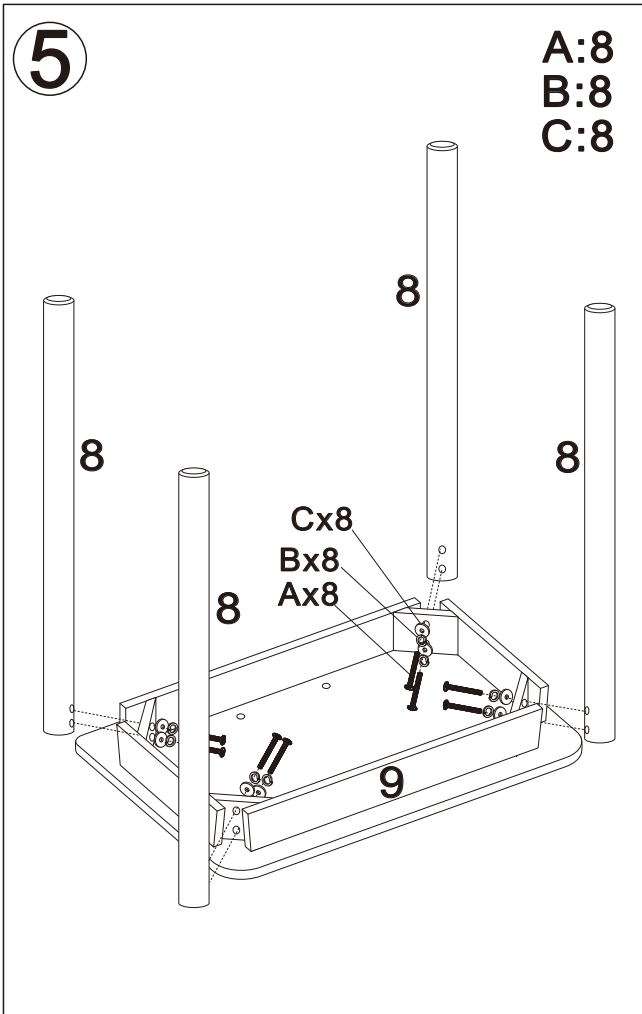

Use Phillips screwdriver to open the lid of light strip, put 3pcs of AA batteries (Not included) in the groove, positive to positive, negative to negative, then close the lid of light strip, lock it with screwdriver.

! WARNING
CHOKING HAZARD-

Small parts. Not for children under 3 yrs.

WARNING:
Assembly by an adult

EXPLODED DRAWING

Part List

				
1: 1pc	2: 1pc	3: 1pc	4: 2pcs	5: 1pc
				
6: 1pc	7: 1pc	8: 4pcs	9: 1pc	10: 1pc
				
11: 1pc	12: 1pc	13: 1pc	14: 1pc	15: 1pc
				
16: 1pc	17: 1pc	18: 1pc	19: 1pc	20: 1pc
	 Ø6x55mm			 Ø4x45mm
21: 1pc	A: 8pcs +1(spare)	B: 8pcs +1(spare)	C: 8pcs +1(spare)	D: 8pcs +1(spare)
 Ø4x25mm	 Ø4x16mm		 Ø3x8mm	 Ø4x35mm
E: 4pcs	F: 8pcs +1(spare)	G: 8pcs +1(spare)	H: 16pcs +1(spare)	I: 34pcs +3(spare)
	 Ø5x30mm			
J: 4pcs	K: 8pcs +1(spare)	L: 1pc	M: 1pc	