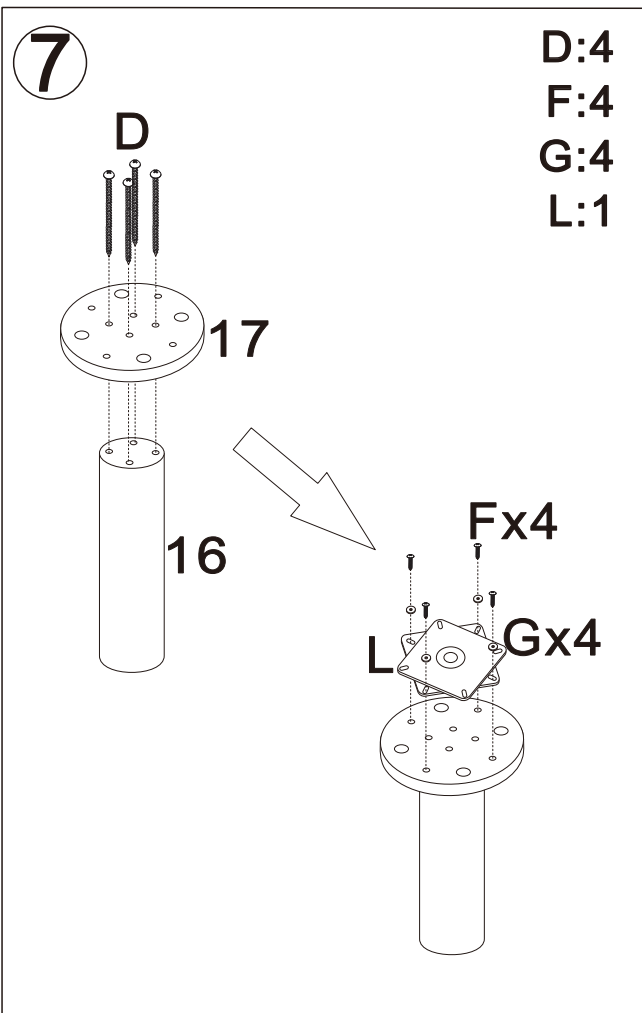

Use Phillips screwdriver to open the lid of light strip, put 3pcs of AA batteries (Not included) in the groove, positive to positive, negative to negative, then close the lid of light strip, lock it with screwdriver.

! WARNING
CHOKING HAZARD-

Small parts. Not for children under 3 yrs.

WARNING:
Assembly by an adult

EXPLODED DRAWING

Part List

				
1: 1pc	2: 1pc	3: 1pc	4: 2pcs	5: 1pc
				
6: 1pc	7: 1pc	8: 4pcs	9: 1pc	10: 1pc
				
11: 1pc	12: 1pc	13: 1pc	14: 1pc	15: 1pc
				
16: 1pc	17: 1pc	18: 1pc	19: 1pc	20: 1pc
	 Ø6x55mm			 Ø4x45mm
21: 1pc	A: 8pcs +1(spare)	B: 8pcs +1(spare)	C: 8pcs +1(spare)	D: 8pcs +1(spare)
 Ø4x25mm	 Ø4x16mm		 Ø3x8mm	 Ø4x35mm
E: 4pcs	F: 8pcs +1(spare)	G: 8pcs +1(spare)	H: 16pcs +1(spare)	I: 34pcs +3(spare)
	 Ø5x30mm			
J: 4pcs	K: 8pcs +1(spare)	L: 1pc	M: 1pc	