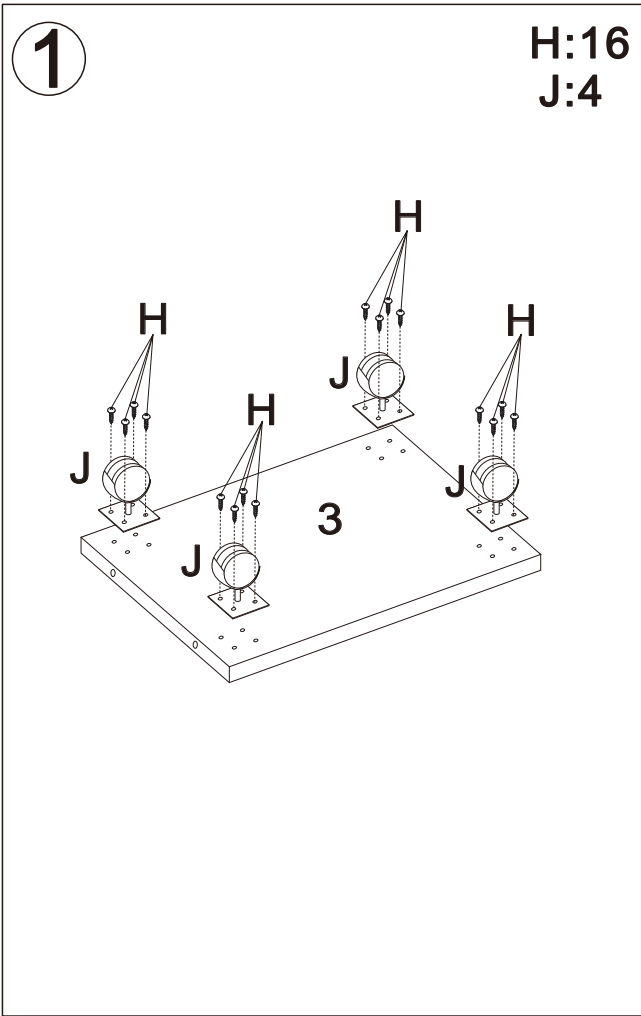

Use Phillips screwdriver to open the lid of light strip, put 3pcs of AA batteries (Not included) in the groove, positive to positive, negative to negative, then close the lid of light strip, lock it with screwdriver.

! WARNING
CHOKING HAZARD-

Small parts. Not for children under 3 yrs.

WARNING:
Assembly by an adult

EXPLODED DRAWING

Part List

				
1: 1pc	2: 1pc	3: 1pc	4: 2pcs	5: 1pc
				
6: 1pc	7: 1pc	8: 4pcs	9: 1pc	10: 1pc
				
11: 1pc	12: 1pc	13: 1pc	14: 1pc	15: 1pc
				
16: 1pc	17: 1pc	18: 1pc	19: 1pc	20: 1pc
	 Ø6x55mm			 Ø4x45mm
21: 1pc	A: 8pcs +1(spare)	B: 8pcs +1(spare)	C: 8pcs +1(spare)	D: 8pcs +1(spare)
 Ø4x25mm	 Ø4x16mm		 Ø3x8mm	 Ø4x35mm
E: 4pcs	F: 8pcs +1(spare)	G: 8pcs +1(spare)	H: 16pcs +1(spare)	I: 34pcs +3(spare)
	 Ø5x30mm			
J: 4pcs	K: 8pcs +1(spare)	L: 1pc	M: 1pc	