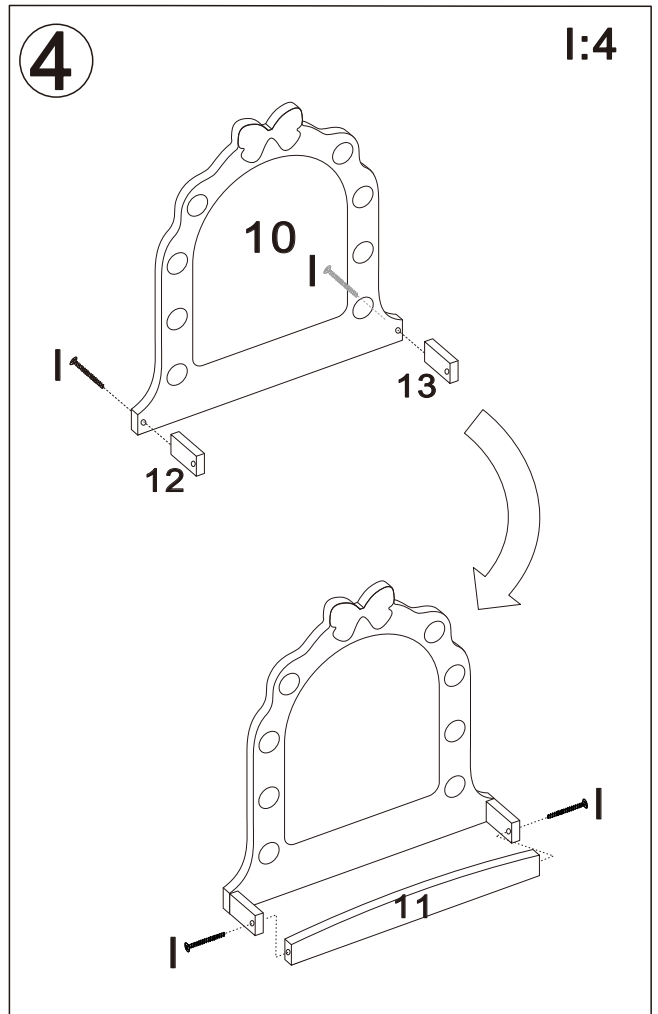

Use Phillips screwdriver to open the lid of light strip, put 3pcs of AA batteries (Not included) in the groove, positive to positive, negative to negative, then close the lid of light strip, lock it with screwdriver.

! WARNING
CHOKING HAZARD-

Small parts. Not for children under 3 yrs.

WARNING:
Assembly by an adult

EXPLODED DRAWING

Part List

				
1: 1pc	2: 1pc	3: 1pc	4: 2pcs	5: 1pc
				
6: 1pc	7: 1pc	8: 4pcs	9: 1pc	10: 1pc
				
11: 1pc	12: 1pc	13: 1pc	14: 1pc	15: 1pc
				
16: 1pc	17: 1pc	18: 1pc	19: 1pc	20: 1pc
	 Ø6x55mm			 Ø4x45mm
21: 1pc	A: 8pcs +1(spare)	B: 8pcs +1(spare)	C: 8pcs +1(spare)	D: 8pcs +1(spare)
 Ø4x25mm	 Ø4x16mm		 Ø3x8mm	 Ø4x35mm
E: 4pcs	F: 8pcs +1(spare)	G: 8pcs +1(spare)	H: 16pcs +1(spare)	I: 34pcs +3(spare)
	 Ø5x30mm			
J: 4pcs	K: 8pcs +1(spare)	L: 1pc	M: 1pc	