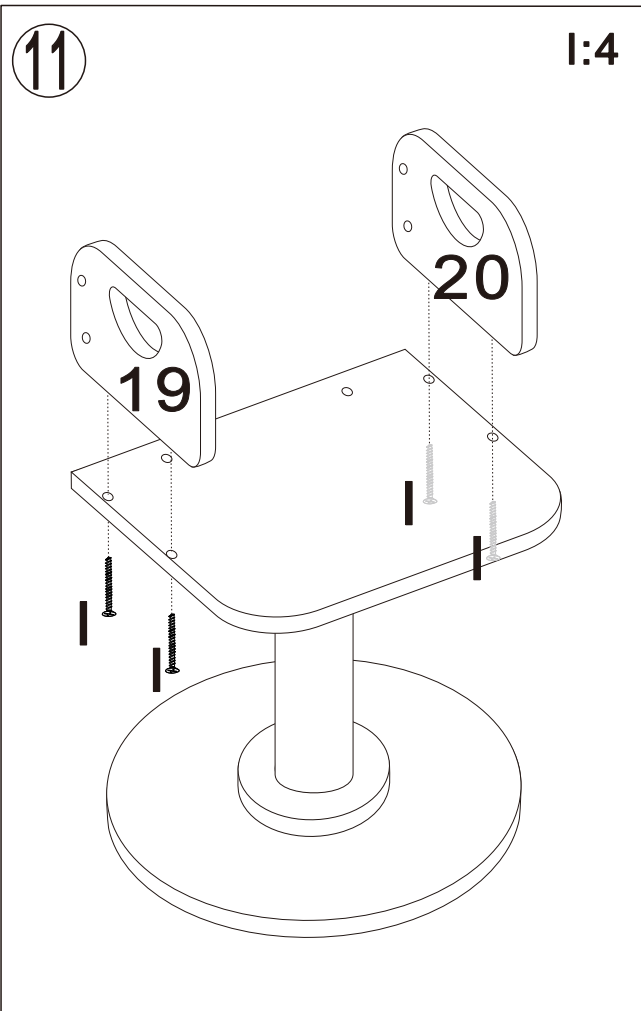

Use Phillips screwdriver to open the lid of light strip, put 3pcs of AA batteries (Not included) in the groove, positive to positive, negative to negative, then close the lid of light strip, lock it with screwdriver.

! WARNING
CHOKING HAZARD-

Small parts. Not for children under 3 yrs.

WARNING:
Assembly by an adult

EXPLODED DRAWING

Part List

				
1: 1pc	2: 1pc	3: 1pc	4: 2pcs	5: 1pc
				
6: 1pc	7: 1pc	8: 4pcs	9: 1pc	10: 1pc
				
11: 1pc	12: 1pc	13: 1pc	14: 1pc	15: 1pc
				
16: 1pc	17: 1pc	18: 1pc	19: 1pc	20: 1pc
	 Ø6x55mm			 Ø4x45mm
21: 1pc	A: 8pcs +1(spare)	B: 8pcs +1(spare)	C: 8pcs +1(spare)	D: 8pcs +1(spare)
 Ø4x25mm	 Ø4x16mm		 Ø3x8mm	 Ø4x35mm
E: 4pcs	F: 8pcs +1(spare)	G: 8pcs +1(spare)	H: 16pcs +1(spare)	I: 34pcs +3(spare)
	 Ø5x30mm			
J: 4pcs	K: 8pcs +1(spare)	L: 1pc	M: 1pc	