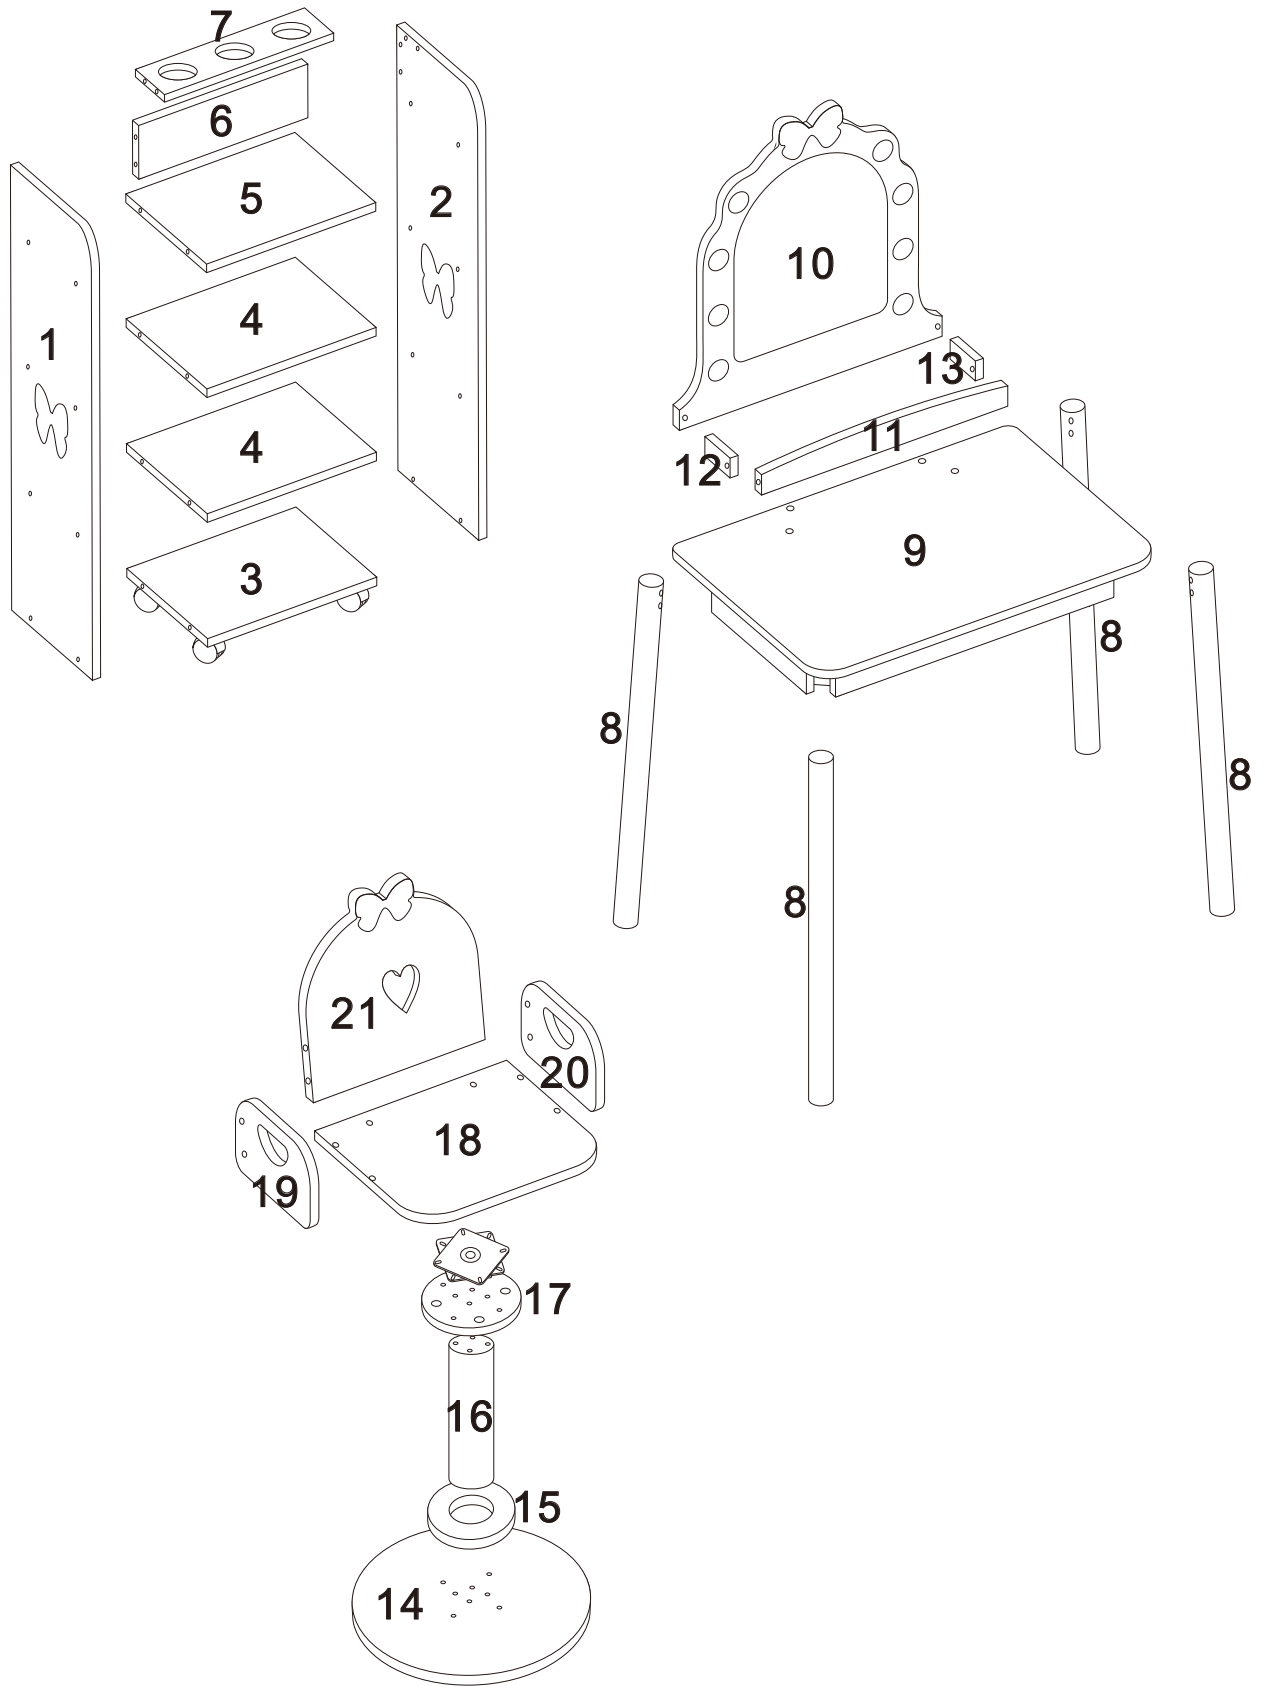

Use Phillips screwdriver to open the lid of light strip, put 3pcs of AA batteries (Not included) in the groove, positive to positive, negative to negative, then close the lid of light strip, lock it with screwdriver.

! WARNING
CHOKING HAZARD-

Small parts. Not for children under 3 yrs.

WARNING:
Assembly by an adult

EXPLODED DRAWING

Part List

				
1: 1pc	2: 1pc	3: 1pc	4: 2pcs	5: 1pc
				
6: 1pc	7: 1pc	8: 4pcs	9: 1pc	10: 1pc
				
11: 1pc	12: 1pc	13: 1pc	14: 1pc	15: 1pc
				
16: 1pc	17: 1pc	18: 1pc	19: 1pc	20: 1pc
	 Ø6x55mm			 Ø4x45mm
21: 1pc	A: 8pcs +1(spare)	B: 8pcs +1(spare)	C: 8pcs +1(spare)	D: 8pcs +1(spare)
 Ø4x25mm	 Ø4x16mm		 Ø3x8mm	 Ø4x35mm
E: 4pcs	F: 8pcs +1(spare)	G: 8pcs +1(spare)	H: 16pcs +1(spare)	I: 34pcs +3(spare)
	 Ø5x30mm			
J: 4pcs	K: 8pcs +1(spare)	L: 1pc	M: 1pc	