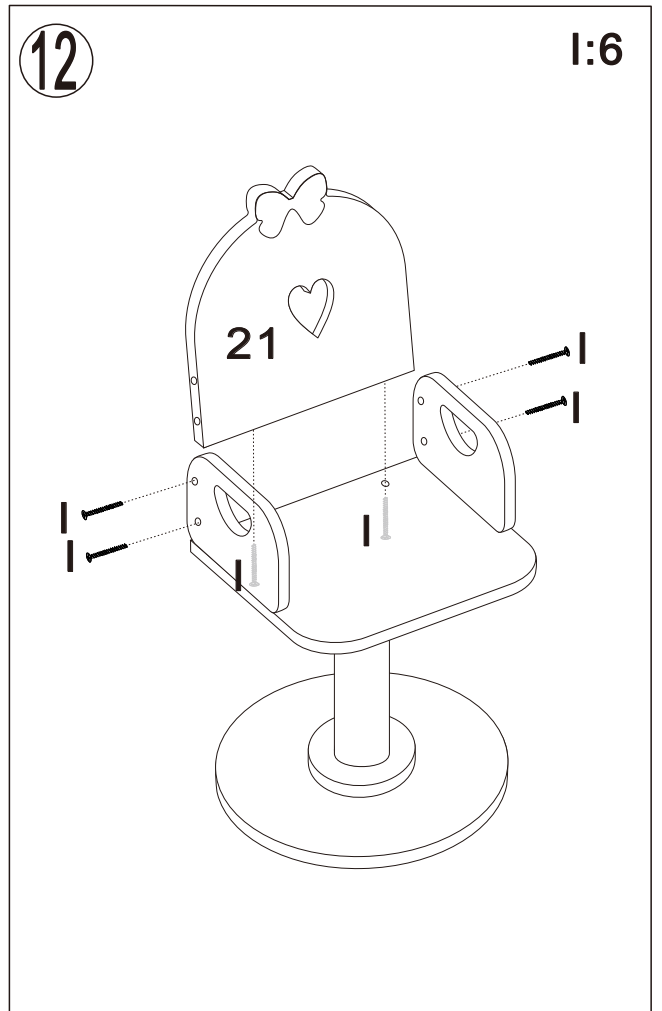

Use Phillips screwdriver to open the lid of light strip, put 3pcs of AA batteries (Not included) in the groove, positive to positive, negative to negative, then close the lid of light strip, lock it with screwdriver.

! WARNING
CHOKING HAZARD-

Small parts. Not for children under 3 yrs.

WARNING:
Assembly by an adult

EXPLODED DRAWING

Part List

				
1: 1pc	2: 1pc	3: 1pc	4: 2pcs	5: 1pc
				
6: 1pc	7: 1pc	8: 4pcs	9: 1pc	10: 1pc
				
11: 1pc	12: 1pc	13: 1pc	14: 1pc	15: 1pc
				
16: 1pc	17: 1pc	18: 1pc	19: 1pc	20: 1pc
	 Ø6x55mm			 Ø4x45mm
21: 1pc	A: 8pcs +1(spare)	B: 8pcs +1(spare)	C: 8pcs +1(spare)	D: 8pcs +1(spare)
 Ø4x25mm	 Ø4x16mm		 Ø3x8mm	 Ø4x35mm
E: 4pcs	F: 8pcs +1(spare)	G: 8pcs +1(spare)	H: 16pcs +1(spare)	I: 34pcs +3(spare)
	 Ø5x30mm			
J: 4pcs	K: 8pcs +1(spare)	L: 1pc	M: 1pc	