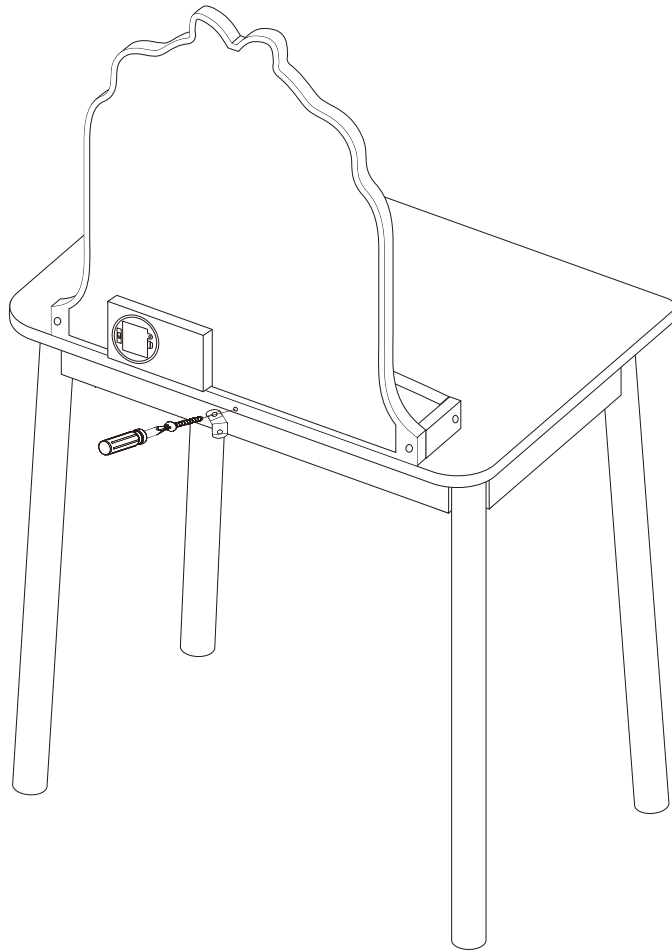

13

Drill Required for wall anchor hole (not included).