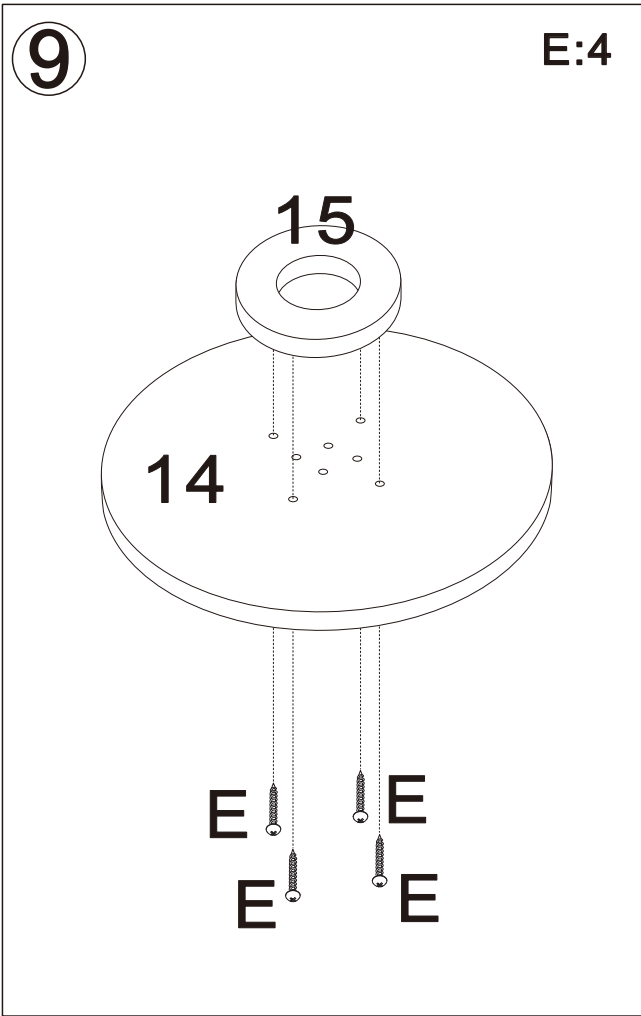

Use Phillips screwdriver to open the lid of light strip, put 3pcs of AA batteries (Not included) in the groove, positive to positive, negative to negative, then close the lid of light strip, lock it with screwdriver.

! WARNING
CHOKING HAZARD-

Small parts. Not for children under 3 yrs.

WARNING:
Assembly by an adult

EXPLODED DRAWING

Part List

				
1: 1pc	2: 1pc	3: 1pc	4: 2pcs	5: 1pc
				
6: 1pc	7: 1pc	8: 4pcs	9: 1pc	10: 1pc
				
11: 1pc	12: 1pc	13: 1pc	14: 1pc	15: 1pc
				
16: 1pc	17: 1pc	18: 1pc	19: 1pc	20: 1pc
	 Ø6x55mm			 Ø4x45mm
21: 1pc	A: 8pcs +1(spare)	B: 8pcs +1(spare)	C: 8pcs +1(spare)	D: 8pcs +1(spare)
 Ø4x25mm	 Ø4x16mm		 Ø3x8mm	 Ø4x35mm
E: 4pcs	F: 8pcs +1(spare)	G: 8pcs +1(spare)	H: 16pcs +1(spare)	I: 34pcs +3(spare)
	 Ø5x30mm			
J: 4pcs	K: 8pcs +1(spare)	L: 1pc	M: 1pc	