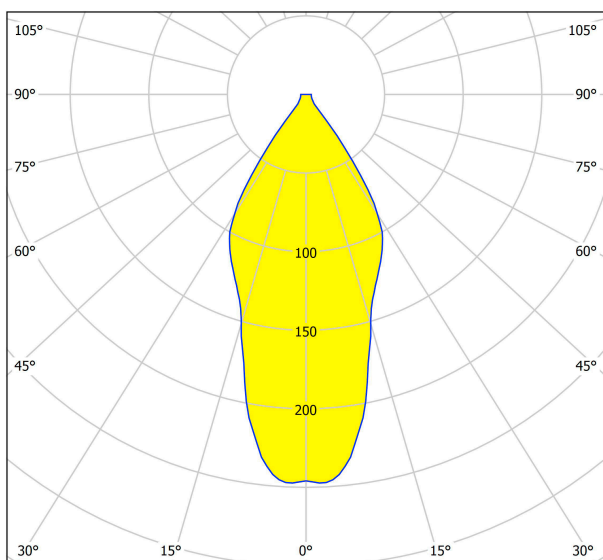

Technical Information

Protection Degree	IP20
Protection Class	2
Mains Voltage	220-240V,50/60Hz
Operation Voltage	12V
Dimmable	No
max. Wattage (1)	1X3,3W

Illuminant 1

Socket Type (1)	LED
Illuminant Type (1)	LED
Illuminant incl. (1)	Inclusive
Lumen Complete	340
Kelvin Complete	3000K
Light colour Complete	WARM WHITE
Lumen with Cover	170
Energy efficiency class (EEI)	F
Dimmable	No
Info changeability□light source/driver	LED + driver can be exchanged by a specialist

1X3,3 W 340lm

cd
— C0 - C180 — C90 - C270