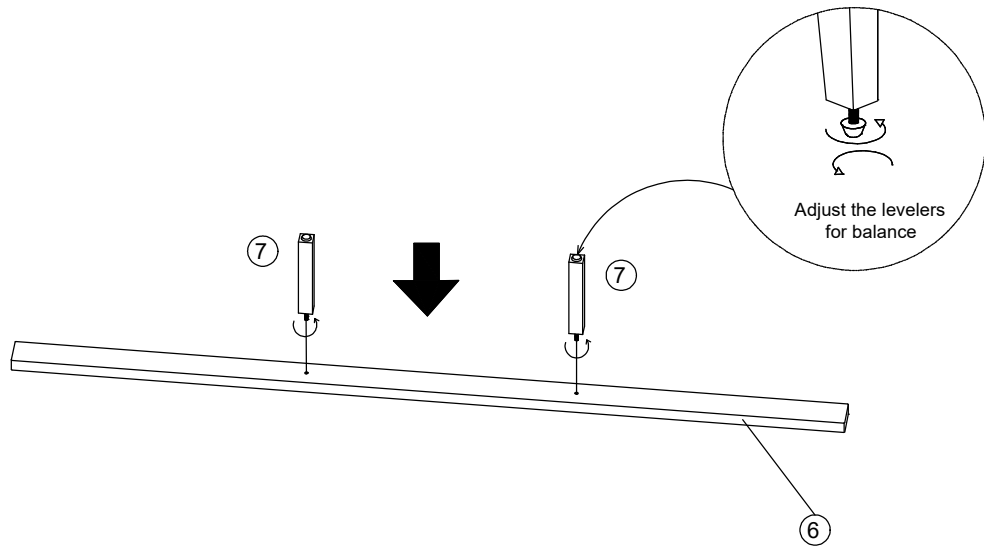

### HARDWARE LIST

HARDWARE LIST			
A		Bolt Ø8 x100mm	8
B		Hexagon Nut M8	8
C		Halfmoon Washer 15 x30mm	8
D		Wrench	1
E		Screw Ø4 x25mm	6
F		Side Cover	8

## COMPONENTS LIST

1		Uph Queen Headboard	1Pcs
2		Uph Queen Footboard	1Pcs
3		Bed Side rails RAF	1Pcs
4		Bed Side rails LAF	1Pcs
5		Roll Slats	1Sheet =14Pcs
6		Center Rail	1Pcs
7		Support Leg	2Pcs

2

**Remarks:**

Pay attention to assembly the iron frame at bottom side rail towards the headboard

3

4

FINISHED

PAGE 5