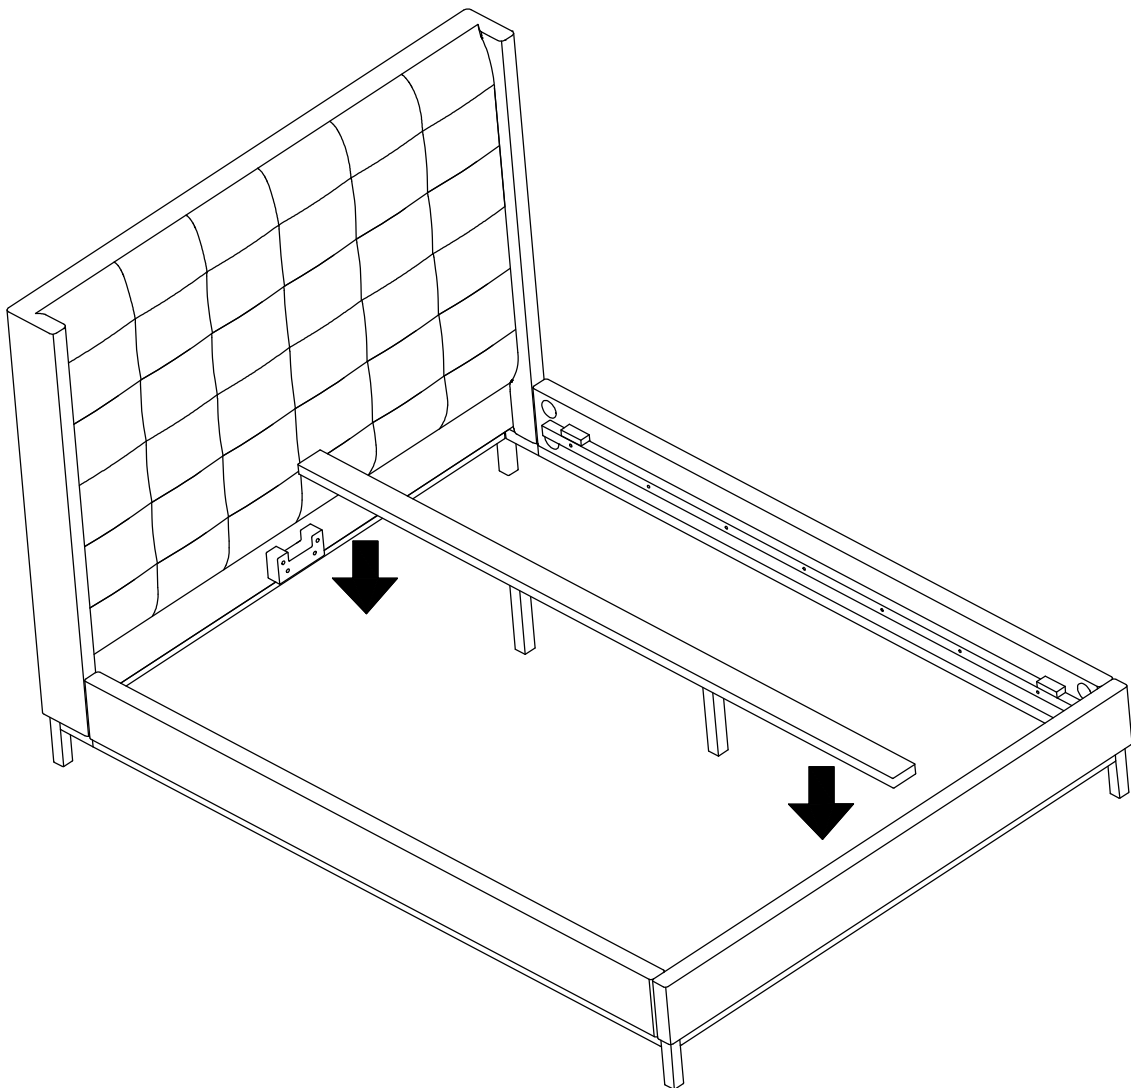

## BED 55" QUEEN

## COMPONENTS LIST

1		Uph Queen Headboard	1Pcs
2		Uph Queen Footboard	1Pcs
3		Bed Side rails RAF	1Pcs
4		Bed Side rails LAF	1Pcs
5		Roll Slats	1Sheet =14Pcs
6		Center Rail	1Pcs
7		Support Leg	2Pcs

2

**Remarks:**

Pay attention to assembly the iron frame at bottom side rail towards the headboard

3

4

FINISHED

PAGE 5