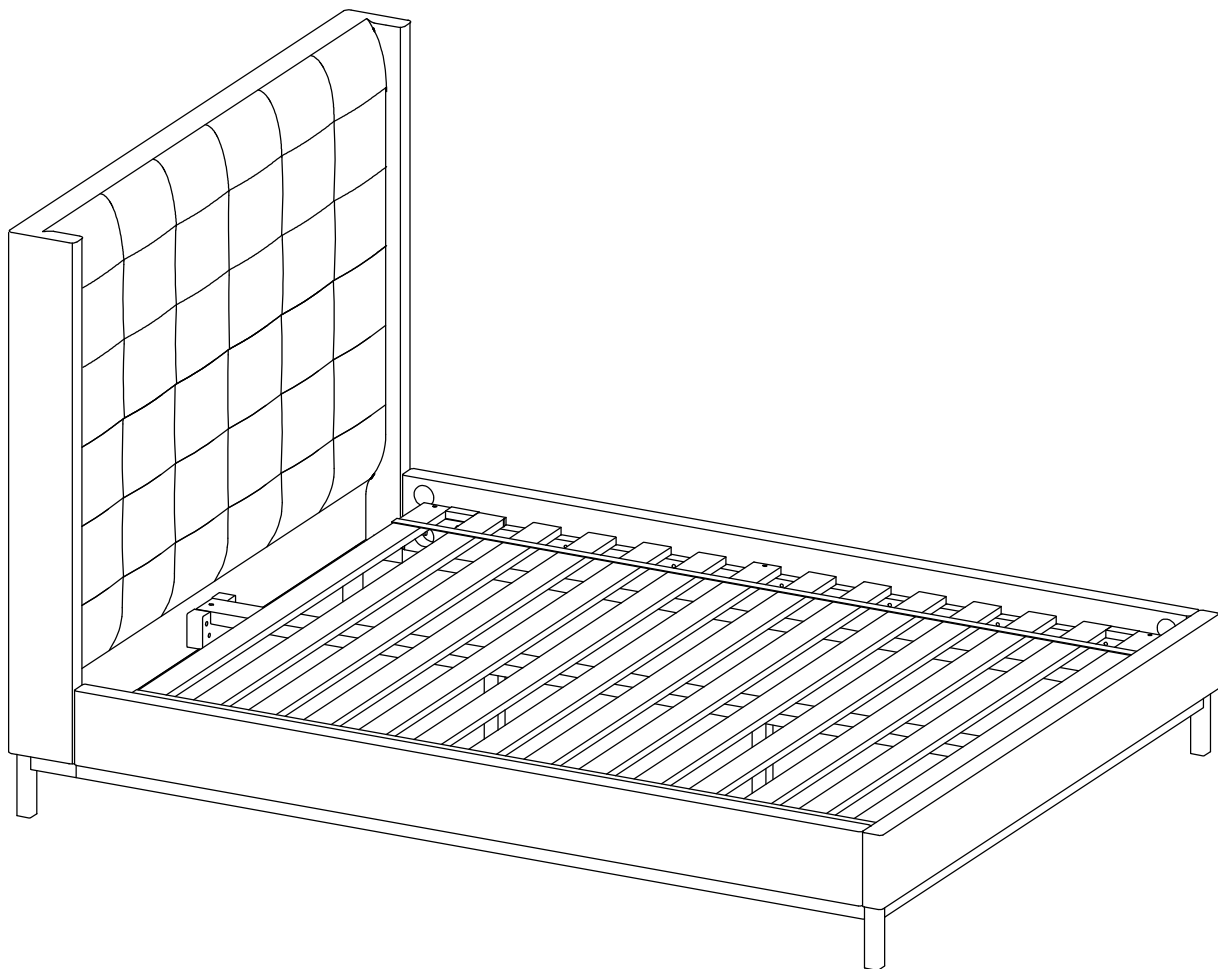

4

FINISHED

PAGE 5