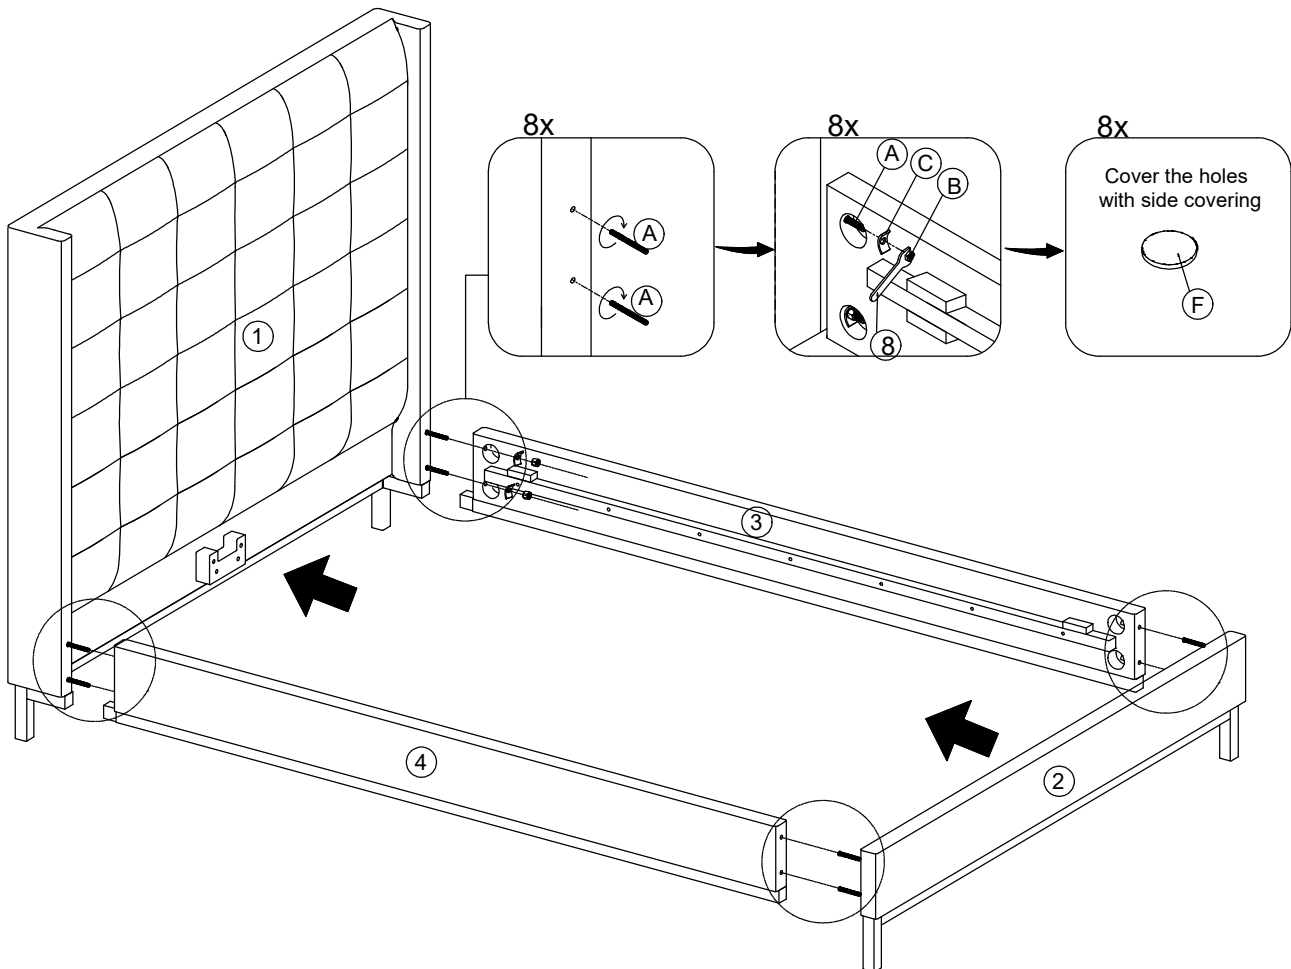

COMPONENTS LIST

1		Uph Queen Headboard	1Pcs
2		Uph Queen Footboard	1Pcs
3		Bed Side rails RAF	1Pcs
4		Bed Side rails LAF	1Pcs
5		Roll Slats	1Sheet =14Pcs
6		Center Rail	1Pcs
7		Support Leg	2Pcs

2

Remarks:

Pay attention to assembly the iron frame at bottom side rail towards the headboard