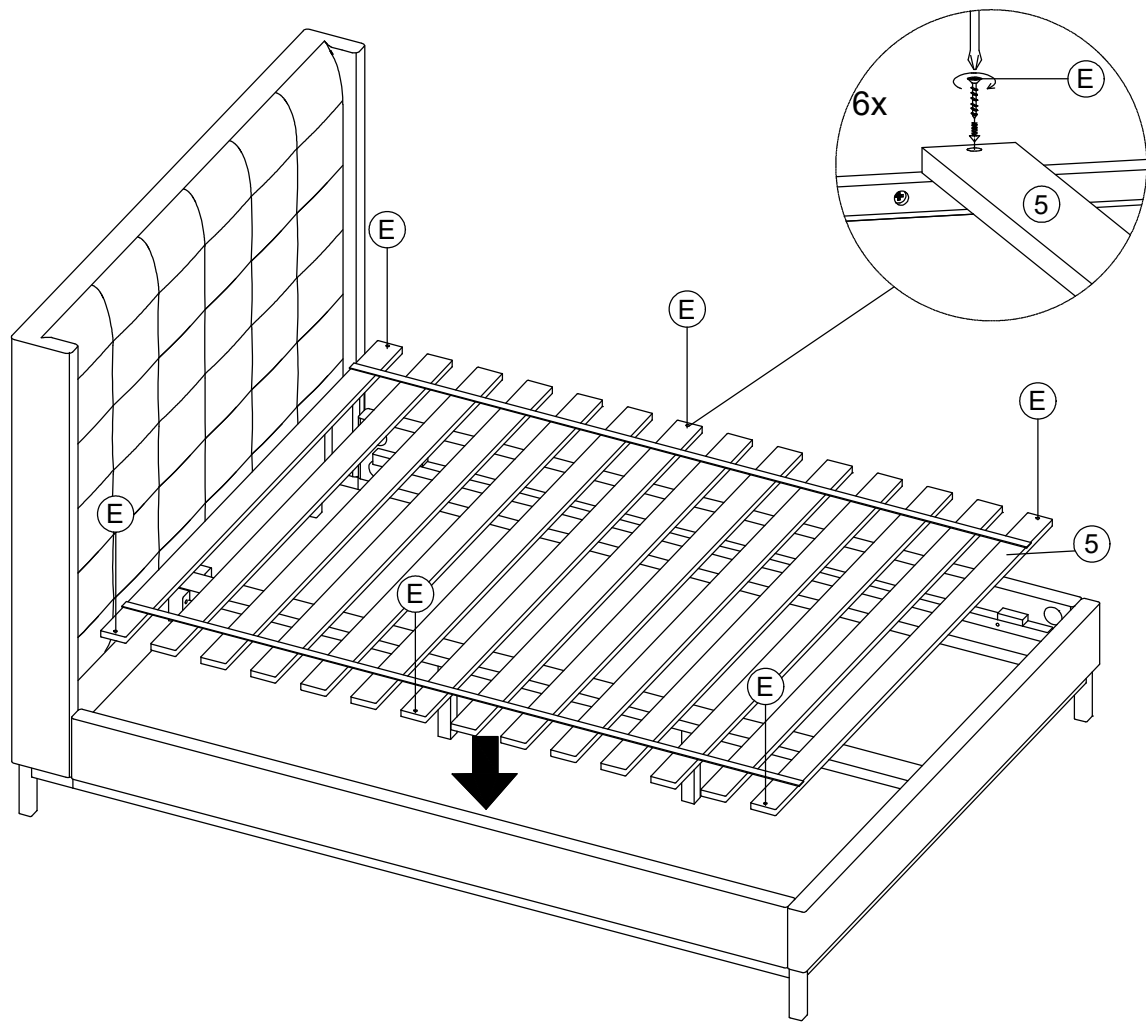

### HARDWARE LIST

HARDWARE LIST			
A		Bolt Ø8 x100mm	8
B		Hexagon Nut M8	8
C		Halfmoon Washer 15 x30mm	8
D		Wrench	1
E		Screw Ø4 x25mm	6
F		Side Cover	8

## COMPONENTS LIST

1		Uph Queen Headboard	1Pcs
2		Uph Queen Footboard	1Pcs
3		Bed Side rails RAF	1Pcs
4		Bed Side rails LAF	1Pcs
5		Roll Slats	1Sheet =14Pcs
6		Center Rail	1Pcs
7		Support Leg	2Pcs

2

**Remarks:**

Pay attention to assembly the iron frame at bottom side rail towards the headboard

3

4

FINISHED

PAGE 5