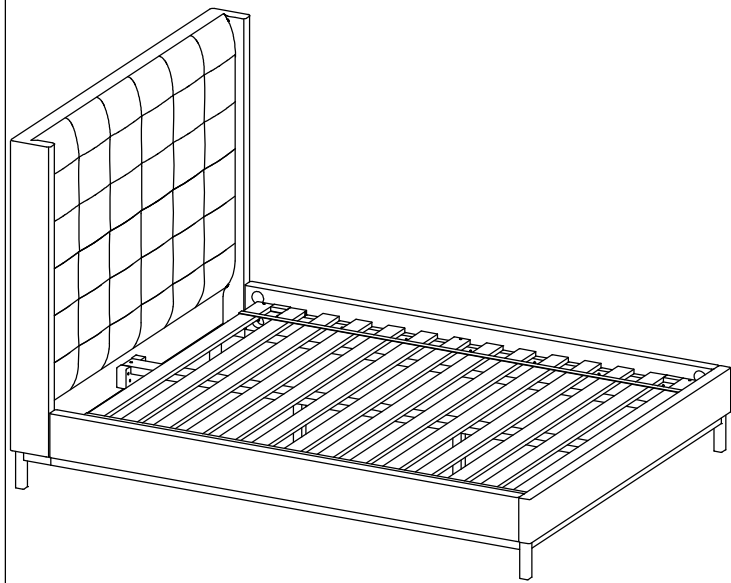

# ASSEMBLY INSTRUCTION

## BED 55" QUEEN

## COMPONENTS LIST

1		Uph Queen Headboard	1Pcs
2		Uph Queen Footboard	1Pcs
3		Bed Side rails RAF	1Pcs
4		Bed Side rails LAF	1Pcs
5		Roll Slats	1Sheet =14Pcs
6		Center Rail	1Pcs
7		Support Leg	2Pcs

2

**Remarks:**