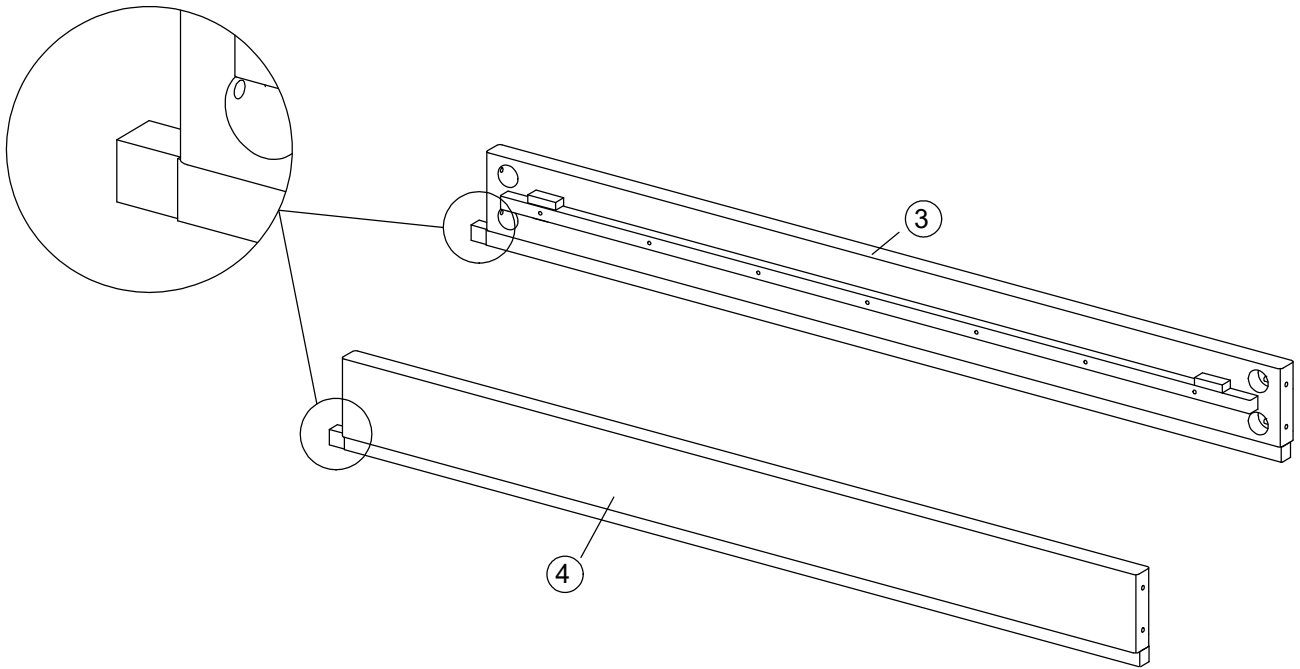

COMPONENTS LIST

1		Uph Queen Headboard	1Pcs
2		Uph Queen Footboard	1Pcs
3		Bed Side rails RAF	1Pcs
4		Bed Side rails LAF	1Pcs
5		Roll Slats	1Sheet =14Pcs
6		Center Rail	1Pcs
7		Support Leg	2Pcs

2

Remarks:

Pay attention to assembly the iron frame at bottom side rail towards the headboard