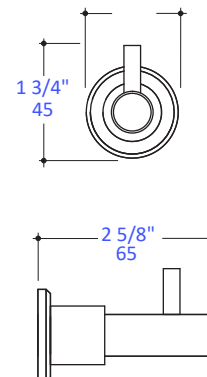

Features:

- Wall-mount robe hook
- Includes mounting hardware
- Stainless steel construction

Finish Options:

- 10 - Polished Stainless Steel
- 21 - Brushed Stainless Steel
- 44 - Matte Black

Recommended Accessories:

- Item #3902: Wall-mount towel bar
- Item #3902L: Wall-mount towel bar
- Item #3904: Wall-mount towel rack with bar
- Item #3920: Wall-mount towel ring
- Item #3908: Wall-mount toilet paper holder

LACAVA reserves the right to revise any dimension or information on this sheet without notice. Dimensions are nominal and may vary within an industry accepted tolerance of 1/4". Drawings provided herein are meant to give the user an idea of the product and are not made to scale. Location of plumbing is meant for reference, your specific application may vary.

Revised: 07/02/2020