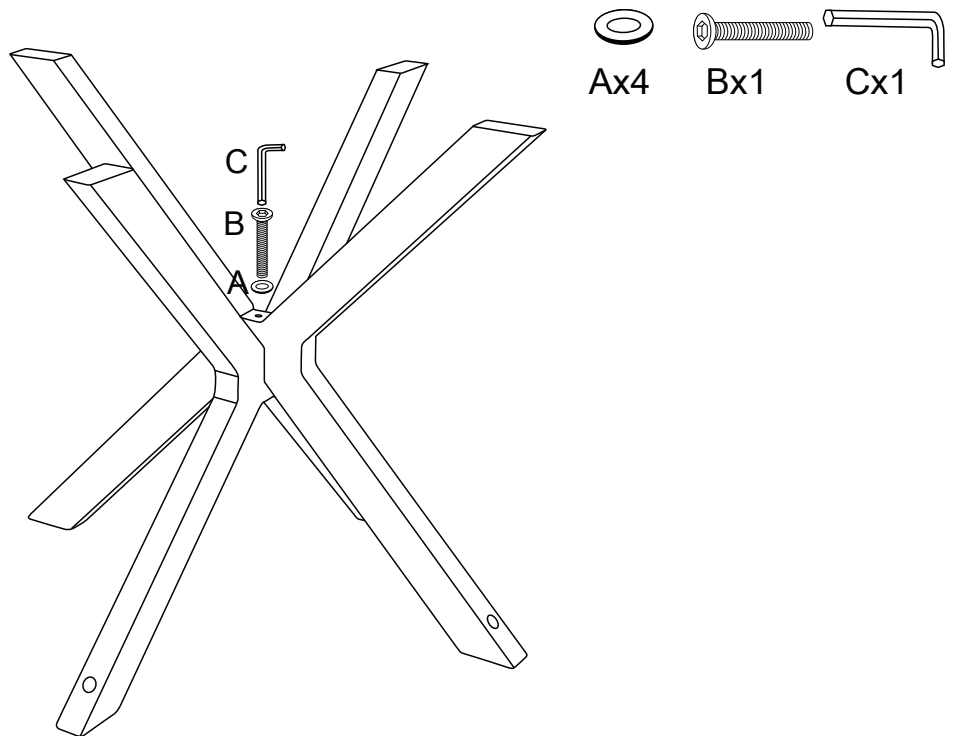

Attention: Don't tighten the screw before all screws are in place

UESR'S MANUAL

Dining Table
10BZLJRTB01OK

Hardware List

A

M8*16*1.5

(1pcs)

B

M8x70

(1pcs)

C

(1pcs)

D

M6*16*1.5

(4pcs)

E

M6x18

(4pcs)

F

(4pcs)

Panel List

Step 1

Step 2

Step 3

Step 4