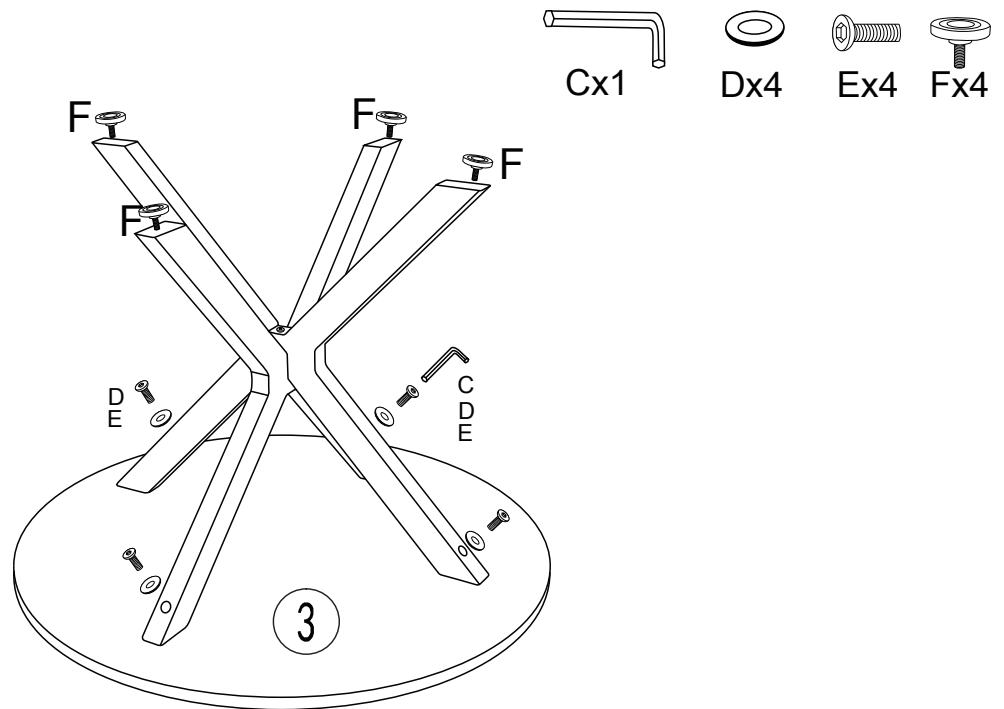

Attention: Don't tighten the screw before all screws are in place

UESR'S MANUAL

Dining Table
10BZLJRTB01OK

Hardware List

A

M8*16*1.5

(1pcs)

B

M8x70

(1pcs)

C

(1pcs)

D

M6*16*1.5

(4pcs)

E

M6x18

(4pcs)

F

(4pcs)

Panel List

Step 1

Step 2

Step 3

Step 4