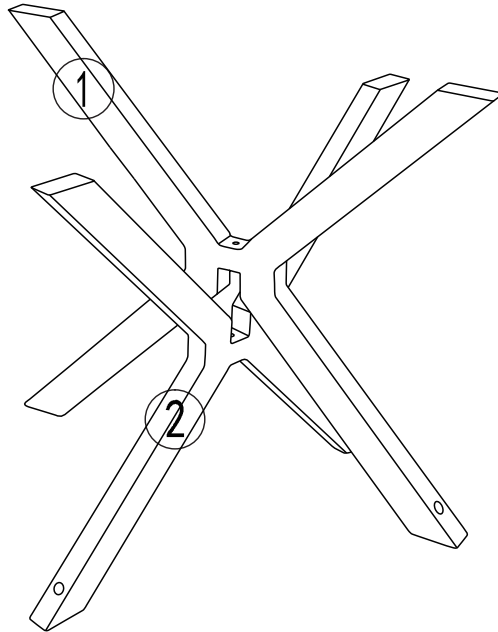

Attention: Don't tighten the screw before all screws are in place

UESR'S MANUAL

Dining Table
10BZLJRTB01OK

Hardware List

A

M8*16*1.5

(1pcs)

B

M8x70

(1pcs)

C

(1pcs)

D

M6*16*1.5

(4pcs)

E

M6x18

(4pcs)

F

(4pcs)

Panel List

Step 1

Step 2

Step 3

Step 4