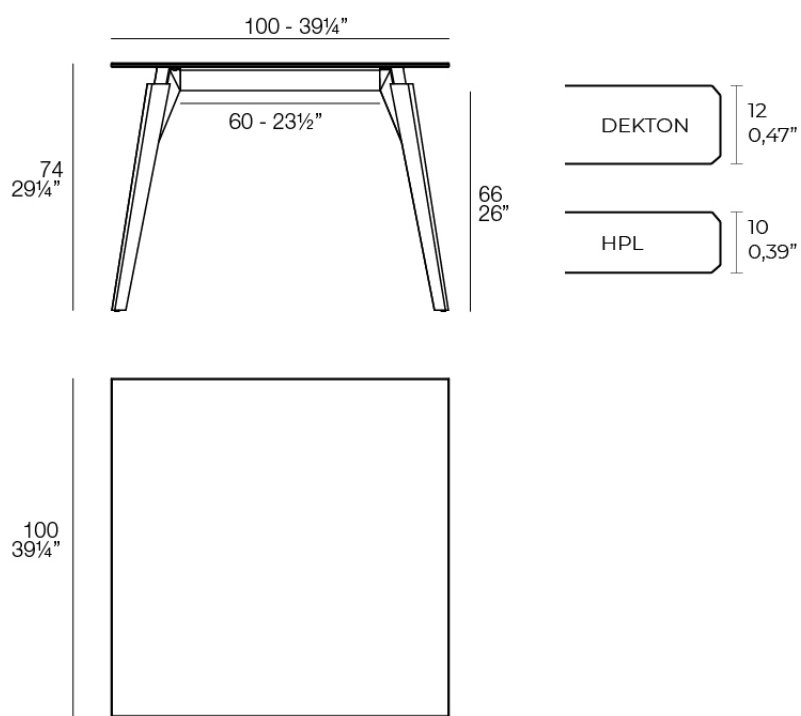

Products / Dining Tables / Faz Wood Lounge Table 100x100x74

Faz wood lounge table 100x100x74

by Ramón Esteve

Faz is a modular collection of outdoor furniture and planters designed by Ramón Esteve for Vondom. He is the architect of harmony, serenity, timelessness and universality, and he has created mineral and emphatic shapes that make Faz a design that contextualizes with homes and installations. An ambience, encircling as a result of the blissful combination of the material and lighting, so that the sole sensation would be its fusion.

Info

Description

Weight: 28.51 Kg

FAZ WOOD Mesa Salón 100 x 100
FAZ WOOD Lounge Table 39 1/4" x 39 1/4"

Finishes

finishes

HPL

Ref. 54306

white

black

HPL WHITE

Ref. 54306B

white

DEKTON

Ref. 54306M

danae