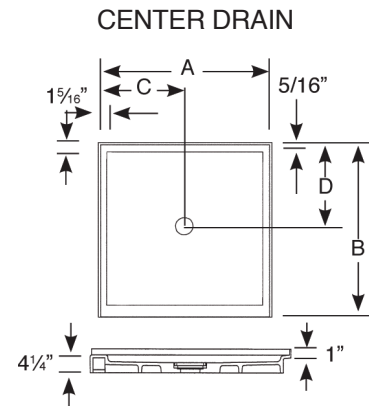

## FEATURES

- Single threshold for alcove installation.
- Installation for new and existing construction
- Solid surface exterior with a reinforced composite substrate for more strength and lighter weight.
- Base has ribbed construction underneath to provide increased durability and make installation easy.
- 4¼" high threshold.
- Center and end drain locations available. Drain not included.
- 5 Year Limited Residential Warranty / 1 Year Commercial Warranty

## Specified Model

	SIZE	MODEL NO.	A	B	C	D	HT.*
<b>CENTER DRAIN</b>							
<input type="checkbox"/>	36" x 36"	PAN3636SCC	36"	36"	18"	18"	4¼"
<input type="checkbox"/>	48" x 34"	PAN3448SCC	48"	34"	24"	16"	4¼"
<b>LEFT (L) or RIGHT (R) DRAIN</b>							
<input type="checkbox"/>	60" x 32"	PAN3260SLC	60"	32"	8½"	16"	4¼"
<input type="checkbox"/>	60" x 32"	PAN3260SRC	60"	32"	8½"	16"	4¼"
<b>NEO ANGLE CENTER DRAIN</b>							
<input type="checkbox"/>	36" x 36"	PAN3636NCC	36"	36"	12"	12"	4¼"
<input type="checkbox"/>	38" x 38"	PAN3838NCC	38"	38"	12"	12"	4¼"
<input type="checkbox"/>	42" x 42"	PAN4242NCC	42"	42"	12"	12"	4¼"

## Shower Base Height

\*Shower Base Height  
Overall 5¼" - 4¼" threshold, 1" water dam