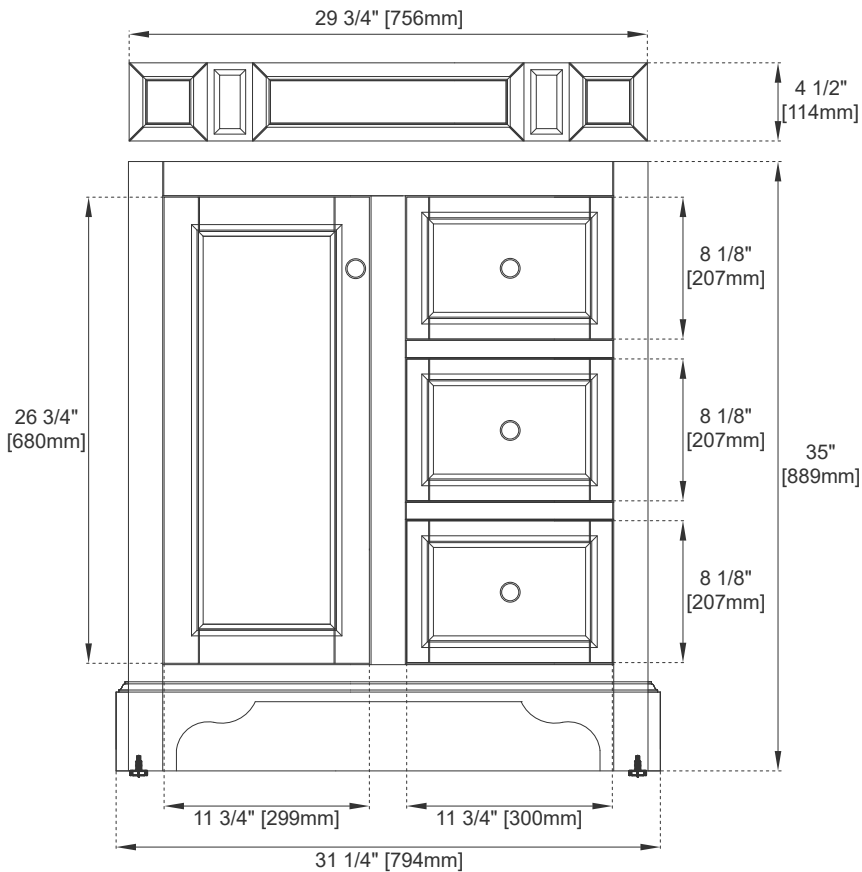

30" VANITY

Faux Shagreen Storage Tray

Front View