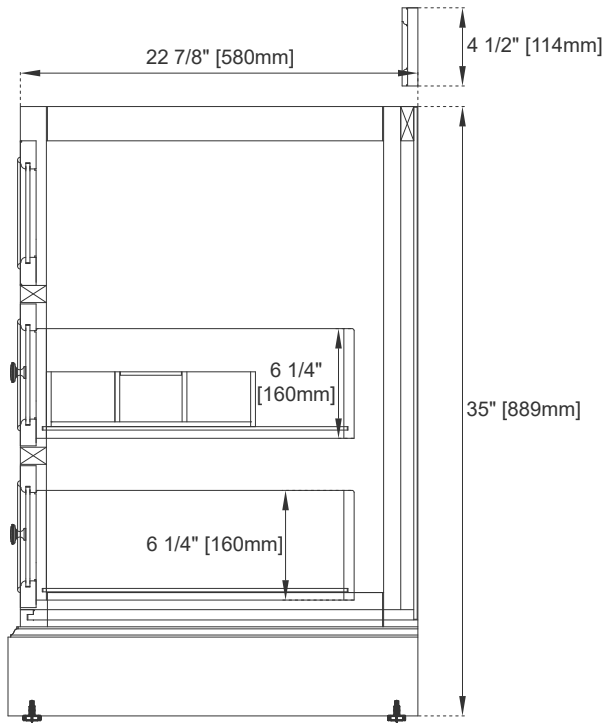

## Features and Materials

Solids: BW-Yellow Poplar;BNM-Soft Maple and Yellow Poplar  
Veneers: BNM-Birch  
Panels: Plywood & MDF  
Installation Type: Floor Standing  
Number of Basins: One, with Optional 3cm Top  
Vanity Top Included: NO, Optional 3cm Tops Available with Sink  
Basins Included: NO  
Overflow: Yes, Front Facing  
Optional Wooden Backsplash  
Number of Doors: One  
Number of Drawers: Two  
Assembly Type: Installation of Optional 3cm Top with Sink  
Storage Tray: Yes, Faux Shagreen  
Drawer Box Material and Construction: 15mm Poplar/English Dovetail  
Joinery Hardware Material and Finish: Zinc Alloy in Satin Nickel  
Fits Drain Hole Size: 1 3/4"  
Full Extension, Soft Close Glides  
European Soft Close Hinges  
Aluminum Laminate Drawer Liners  
Adjustable Levelers

## Dimension

Width: 31-1/4"  
Depth: 23-1/4"  
Height: 35"  
Rough-In Height: 21-1/2"

# 30" VANITY

Top View

Faux Shagreen Storage Tray

Front View

Knob

# 30" VANITY

Side View 1

Side View 2

Back View