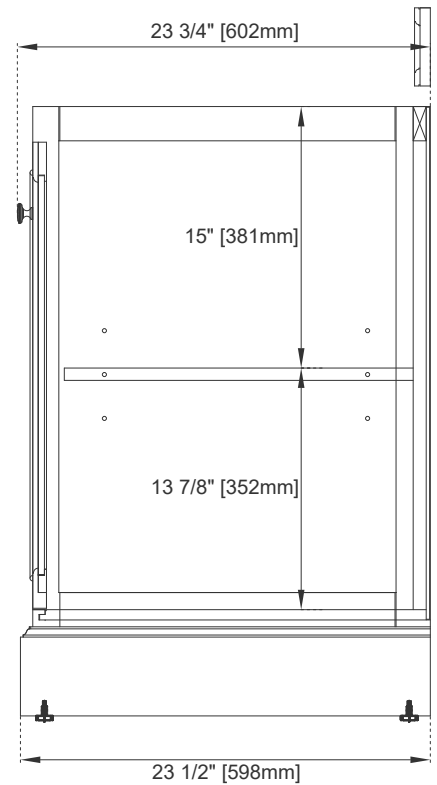

# 30" VANITY

---

## Features and Materials

Solids: BW-Yellow Poplar;BNM-Soft Maple and Yellow Poplar  
Veneers: BNM-Birch  
Panels: Plywood & MDF  
Installation Type: Floor Standing  
Number of Basins: One, with Optional 3cm Top  
Vanity Top Included: NO, Optional 3cm Tops Available with Sink  
Basins Included: NO  
Overflow: Yes, Front Facing  
Optional Wooden Backsplash  
Number of Doors: One  
Number of Drawers: Two  
Assembly Type: Installation of Optional 3cm Top with Sink  
Storage Tray: Yes, Faux Shagreen  
Drawer Box Material and Construction: 15mm Poplar/English Dovetail  
Joinery Hardware Material and Finish: Zinc Alloy in Satin Nickel  
Fits Drain Hole Size: 1 3/4"  
Full Extension, Soft Close Glides  
European Soft Close Hinges  
Aluminum Laminate Drawer Liners  
Adjustable Levelers

## Dimension

Width: 31-1/4"  
Depth: 23-1/4"  
Height: 35"  
Rough-In Height: 21-1/2"

# 30" VANITY

Side View 1

Side View 2

Back View