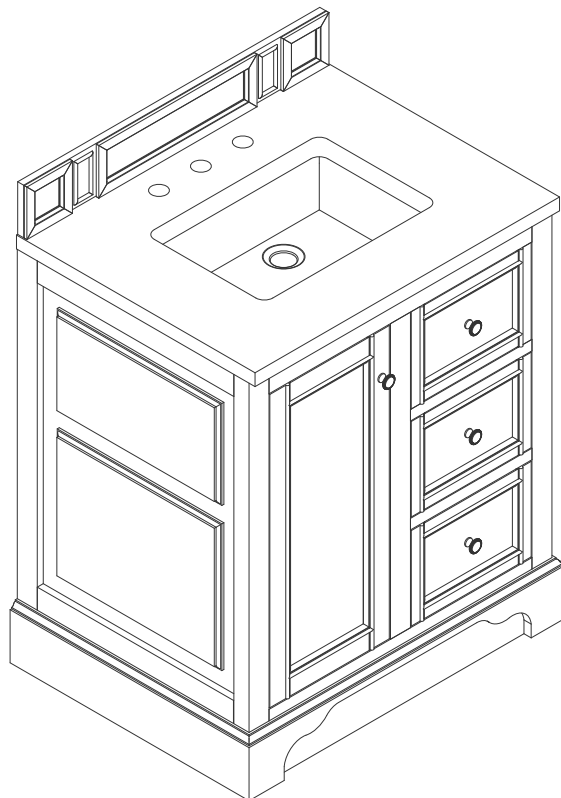

# 30" VANITY

---

## Features and Materials

Solids: BW-Yellow Poplar;BNM-Soft Maple and Yellow Poplar  
Veneers: BNM-Birch  
Panels: Plywood & MDF  
Installation Type: Floor Standing  
Number of Basins: One, with Optional 3cm Top  
Vanity Top Included: NO, Optional 3cm Tops Available with Sink  
Basins Included: NO  
Overflow: Yes, Front Facing  
Optional Wooden Backsplash  
Number of Doors: One  
Number of Drawers: Two  
Assembly Type: Installation of Optional 3cm Top with Sink  
Storage Tray: Yes, Faux Shagreen  
Drawer Box Material and Construction: 15mm Poplar/English Dovetail  
Joinery Hardware Material and Finish: Zinc Alloy in Satin Nickel  
Fits Drain Hole Size: 1 3/4"  
Full Extension, Soft Close Glides  
European Soft Close Hinges  
Aluminum Laminate Drawer Liners  
Adjustable Levelers

## Dimension

Width: 31-1/4"  
Depth: 23-1/4"  
Height: 35"  
Rough-In Height: 21-1/2"

# 30" VANITY

Side View 1

Side View 2

Back View