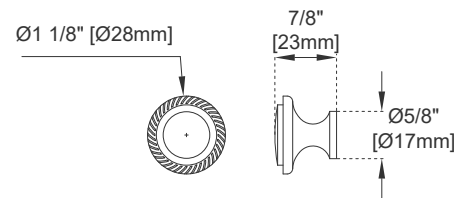

## Features and Materials

Solids: BW-Yellow Poplar;BNM-Soft Maple and Yellow Poplar  
Veneers: BNM-Birch  
Panels: Plywood & MDF  
Installation Type: Floor Standing  
Number of Basins: One, with Optional 3cm Top  
Vanity Top Included: NO, Optional 3cm Tops Available with Sink  
Basins Included: NO  
Overflow: Yes, Front Facing  
Optional Wooden Backsplash  
Number of Doors: One  
Number of Drawers: Two  
Assembly Type: Installation of Optional 3cm Top with Sink  
Storage Tray: Yes, Faux Shagreen  
Drawer Box Material and Construction: 15mm Poplar/English Dovetail  
Joinery Hardware Material and Finish: Zinc Alloy in Satin Nickel  
Fits Drain Hole Size: 1 3/4"  
Full Extension, Soft Close Glides  
European Soft Close Hinges  
Aluminum Laminate Drawer Liners  
Adjustable Levelers

## Dimension

Width: 31-1/4"  
Depth: 23-1/4"  
Height: 35"  
Rough-In Height: 21-1/2"

# 30" VANITY

Top View

Faux Shagreen Storage Tray

Front View

Knob

# 30" VANITY

Side View 1

Side View 2

Back View