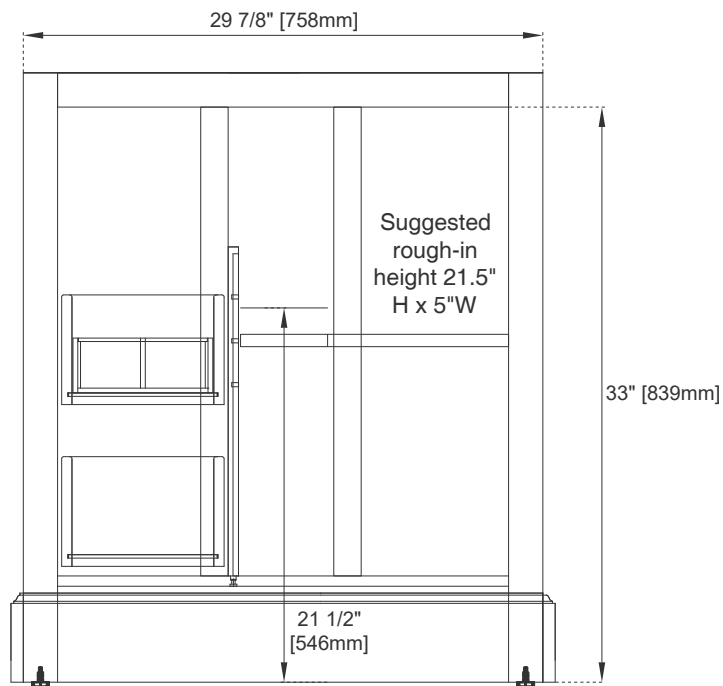

# 30" VANITY

---

## Features and Materials

Solids: BW-Yellow Poplar;BNM-Soft Maple and Yellow Poplar  
Veneers: BNM-Birch  
Panels: Plywood & MDF  
Installation Type: Floor Standing  
Number of Basins: One, with Optional 3cm Top  
Vanity Top Included: NO, Optional 3cm Tops Available with Sink  
Basins Included: NO  
Overflow: Yes, Front Facing  
Optional Wooden Backsplash  
Number of Doors: One  
Number of Drawers: Two  
Assembly Type: Installation of Optional 3cm Top with Sink  
Storage Tray: Yes, Faux Shagreen  
Drawer Box Material and Construction: 15mm Poplar/English Dovetail  
Joinery Hardware Material and Finish: Zinc Alloy in Satin Nickel  
Fits Drain Hole Size: 1 3/4"  
Full Extension, Soft Close Glides  
European Soft Close Hinges  
Aluminum Laminate Drawer Liners  
Adjustable Levelers

## Dimension

Width: 31-1/4"  
Depth: 23-1/4"  
Height: 35"  
Rough-In Height: 21-1/2"

# 30" VANITY

Side View 1

Side View 2

Back View