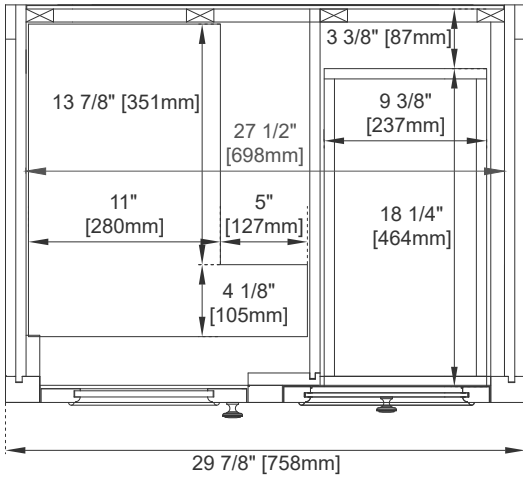

30" VANITY

Top View