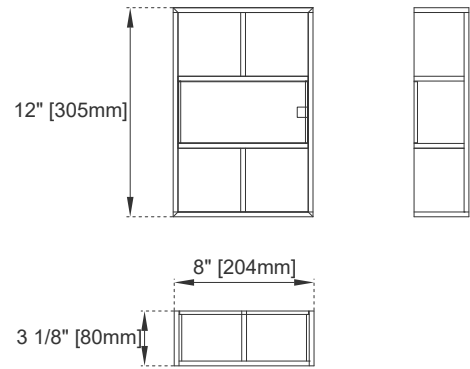

Faux Shagreen Storage Tray