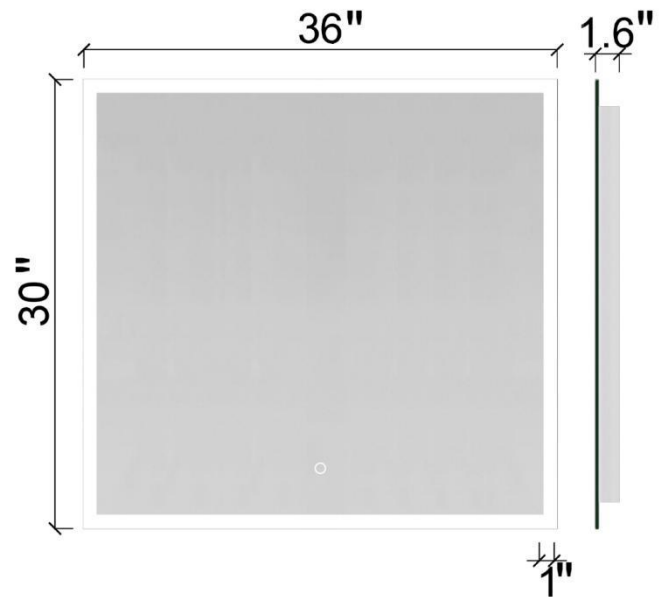

Bathroom / Vanity Mirror Introduction

Net Weight: 21.01 lbs

36" L x 30" W Wall Mounted Dimmable Makeup LED Bathroom Vanity Mirror with Lights Backlit and Anti-Fog			
Mount Type	Wall Mounted; Mounts to Dresser	Mirror Type	Bathroom / Vanity; Makeup / Shaving; Overmantel;Dresser
Shape	Rectangle	Orientation	Horizontal
Storage Included	No	Power Source	Hardwired / Plug-in
Lighting Included	Yes	Bulb Type	LED
Shaver Socket	Shaver Socket	Glass Distortion & Magnification	No
Magnifying	No	Supplier Intended and Approved Use	Residential Use; Non Residential Use
Mirror Finishes	Fog Free	Size	36" L x 30" W
Thickness	1.6"	Weight	21.01lbs