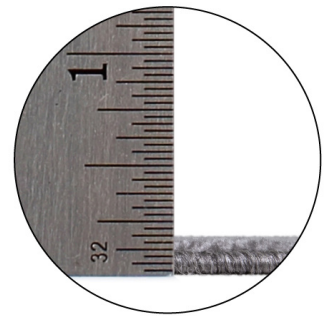

Indoor/Outdoor Runner Rug 2' x 8'
Gray

0.2" Thick

SPECIFICATIONS

MATERIAL:	Polypropylene	CONSTRUCTION:	Machine Made
BACKING MATERIAL:	Polypropylene	CONSTRUCTION TECHNIQUE:	Power Loom
INDOOR/OUTDOOR:	Indoor/Outdoor Use	REMOVABLE BACKING:	No
SHAPE:	Runner	NON-SLIP BACKING:	No
COLOR:	Gray	WATER RESISTANT:	Yes
ASSEMBLED DIMENSIONS:	0.2" H x 2' W x 8' L	SAFE FOR HEATED FLOORS:	No
ASSEMBLED WEIGHT:	3.19 lbs.	FLAME RETARDANT:	No
PILE HEIGHT:	0.2"	ANTI-MICROBIAL:	No
PILE HEIGHT VARIATION:	Yes		
RUG FRINGE OR TASSLE:	No		
MACHINE WASHABLE:	No		
RUG PAD RECOMMENDED:	Yes		