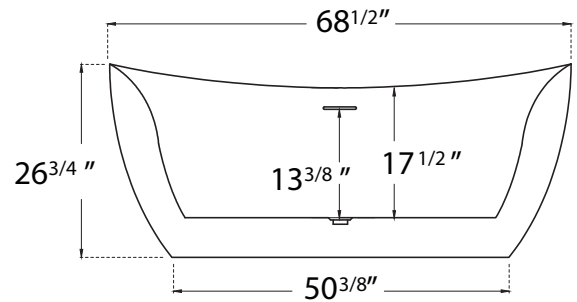

DIMENSION DETAILS

Freestanding Bathtub

PRODUCT
INSTRUCTION
VIDEO

MODEL No. GS304R

GS304R-63"

ADJUSTABLE FOOT: 6 PCS

(Side View)

GS304R-69"

ADJUSTABLE FOOT: 6 PCS

(Side View)

(Top View)

(Top View)