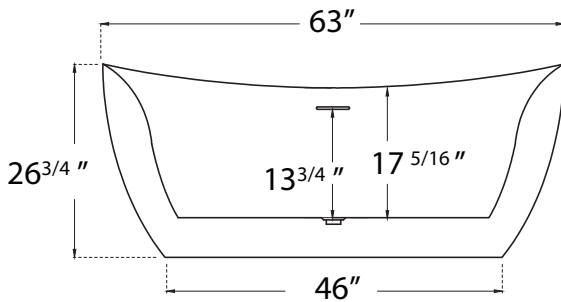

DIMENSION DETAILS

Freestanding Bathtub

PRODUCT
INSTRUCTION
VIDEO

MODEL No. GS304R

GS304R-63"

ADJUSTABLE FOOT: 6 PCS

(Side View)

GS304R-69"

ADJUSTABLE FOOT: 6 PCS

(Side View)

(Top View)

(Top View)