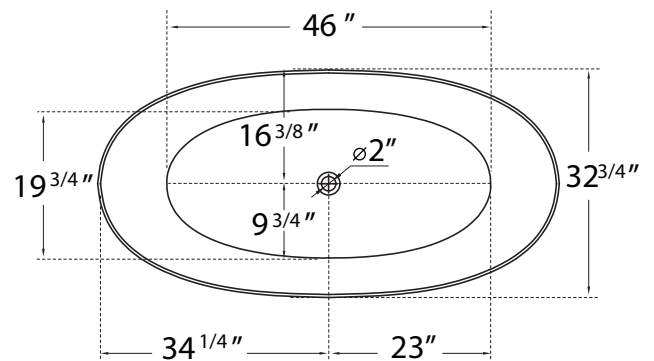

DIMENSION DETAILS

Freestanding Bathtub

PRODUCT
INSTRUCTION
VIDEO

MODEL No. GS304R

GS304R-63"

ADJUSTABLE FOOT: 6 PCS

(Side View)

GS304R-69"

ADJUSTABLE FOOT: 6 PCS

(Side View)

(Top View)

(Top View)