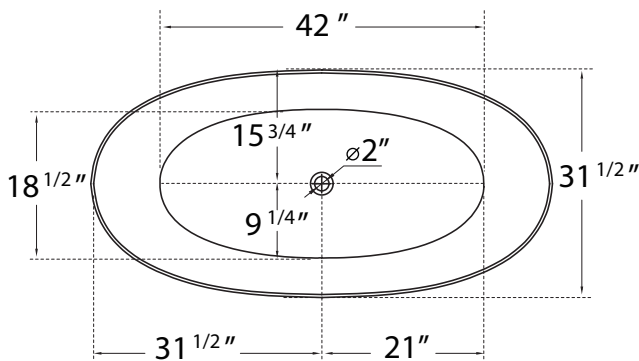

DIMENSION DETAILS

Freestanding Bathtub

PRODUCT
INSTRUCTION
VIDEO

MODEL No. GS304R

GS304R-63"

ADJUSTABLE FOOT: 6 PCS

(Side View)

GS304R-69"

ADJUSTABLE FOOT: 6 PCS

(Side View)

(Top View)

(Top View)