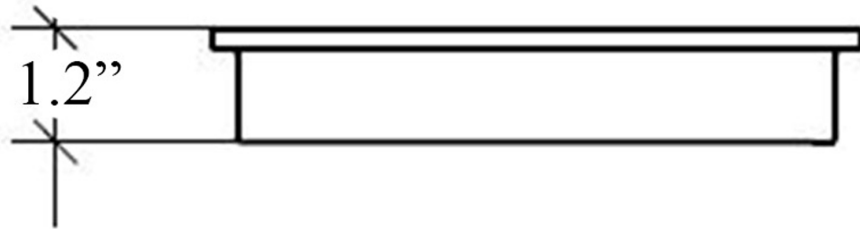

Icelle 52892

Features

- Soap Dish
- Glossy White Finish
- Made of Porcelaine
- Premium Metal Construction for Durability and Reliability
- Wall Mount Installation
- Installation Hardware Included
- Soap Dish to be Combined (Optional) with Icelle Towel Bars
- Designer Collection
- Italian Design

SKU# | Option:

- Icelle 52892 | Glossy White

Finishes:

Related Items:

- Icelle 52881.29 | 6.3" Towel Bar and Accessories Holder
- Icelle 52882.29 | 12.4" Towel Bar and Accessories Holder
- Icelle 52883.29 | 24.6" Towel Bar and Accessories Holder
- Icelle 52884.29 | 36.7" Towel Bar and Accessories Holder

* WS Bath Collections reserves the right to revise dimensions or information on this sheet without notice

Collection Icelle	Model Icelle 52892	Dimensions Metric <i>1 inch = 2.54 cm</i> <i>1 inch = 25.4 mm</i>	 1051 Lea Drive - Collegeville, PA 19426 Tel. 215 513 9400 - Fax 610 831 0215 www.ws bathcollections.com - info@ws bathcollections.com
-----------------------------	--------------------------------	--	---

Product Specs Sheets

Collection
Icelle

Model |
Icelle 52892

Dimensions Metric

1 inch = 2.54 cm
1 inch = 25.4 mm

WS[®]
BATH
COLLECTIONS

1051 Lea Drive - Collegeville, PA 19426
Tel. 215 513 9400 - Fax 610 831 0215