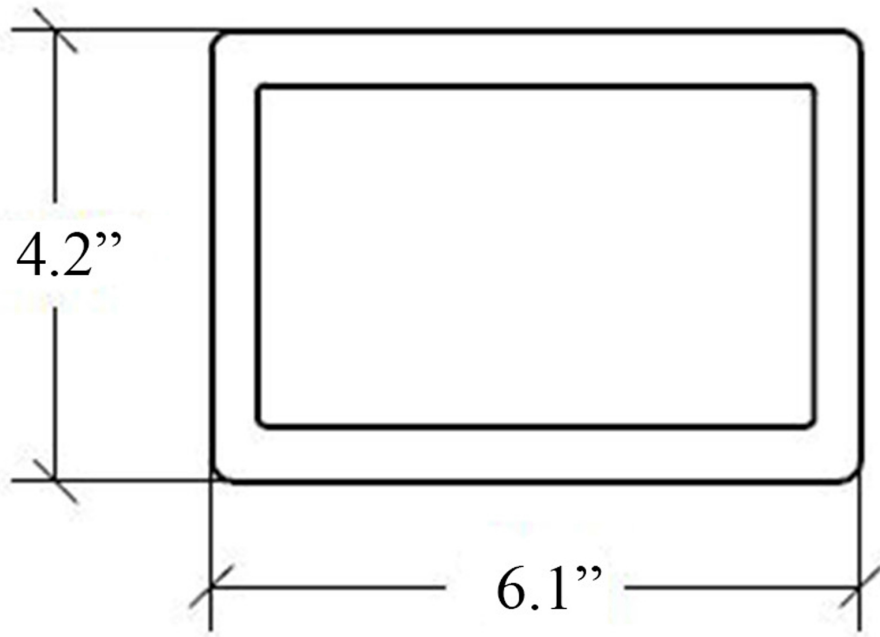

Icelle 52892

Features

- Soap Dish
- Glossy White Finish
- Made of Porcelaine
- Premium Metal Construction for Durability and Reliability
- Wall Mount Installation
- Installation Hardware Included
- Soap Dish to be Combined (Optional) with Icelle Towel Bars
- Designer Collection
- Italian Design

SKU# | Option:

- Icelle 52892 | Glossy White

Finishes:

Related Items:

- Icelle 52881.29 | 6.3" Towel Bar and Accessories Holder
- Icelle 52882.29 | 12.4" Towel Bar and Accessories Holder
- Icelle 52883.29 | 24.6" Towel Bar and Accessories Holder
- Icelle 52884.29 | 36.7" Towel Bar and Accessories Holder

* WS Bath Collections reserves the right to revise dimensions or information on this sheet without notice

Collection Icelle	Model Icelle 52892	Dimensions Metric <i>1 inch = 2.54 cm</i> <i>1 inch = 25.4 mm</i>	 1051 Lea Drive - Collegeville, PA 19426 Tel. 215 513 9400 - Fax 610 831 0215 www.ws bathcollections.com - info@ws bathcollections.com
-----------------------------	--------------------------------	--	---

Product Specs Sheets

Collection
Icelle

Model |
Icelle 52892

Dimensions Metric

1 inch = 2.54 cm
1 inch = 25.4 mm

WS[®]
BATH
COLLECTIONS

1051 Lea Drive - Collegeville, PA 19426
Tel. 215 513 9400 - Fax 610 831 0215