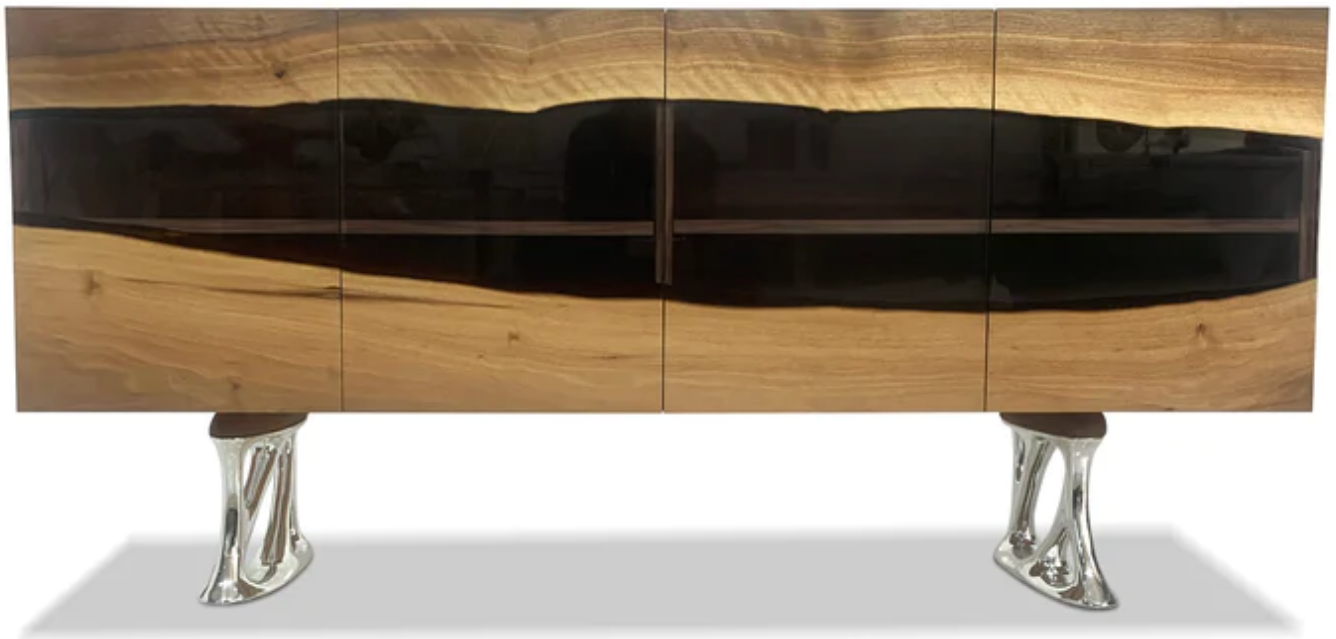

ARDITI COLLECTION®

MILON WALNUT CREDENZA  
MODEL: ARD-021 L180 POLISHED CHROME  
SIDEBOARD

[contact@arditcollection.com](mailto:contact@arditcollection.com)

[www.arditcollection.com](http://www.arditcollection.com)

### FEATURES

|                 |              |
|-----------------|--------------|
| OVERALL DEPTH:  | 19" (48CM)   |
| OVERALL HEIGHT: | 31,5" (80CM) |
| NUMBER OF DOOR: | 4            |
| DOOR MATERIAL:  | WOOD & RESIN |
| WOOD TYPE:      | WALNUT WOOD  |
| WOOD FINISH:    | NATURAL      |
| RESIN TYPE:     | TRANSPARENT  |
| RESIN COLOR:    | TIMBERWOLF   |
| RESIN FINISH:   | GLOSSY       |
| BODY MATERIAL:  | WALNUT WOOD  |
| BODY FINISH:    | NATURAL      |
| BASE MATERIAL:  | ALUMINUM     |
| BASE FINISH:    | POLISHED     |