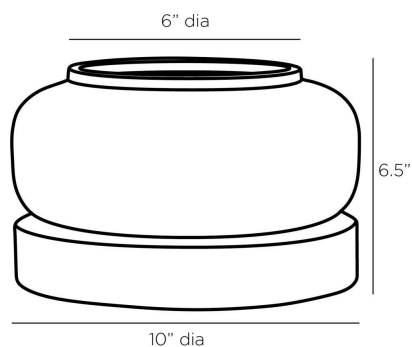

# ARTERIO RS

## TRACE VASE

AVI01

H: 6.5 IN, Dia: 10.00 IN

Clear

The mushroom-shaped Trace vase features a textured clear seedy glass vessel perched atop a moody galaxy marble base. The piece is rimmed in bronzed brass. Use the multipurpose accessory to create a terrarium-style display for plants or as a pillar holder. Finish will vary.

### DIMENSIONS

Foot Print	Dia: 10.00 IN
Opening	Dia: 6 IN

### SHIPPING

Product Weight	14 lbs
Gross Weight 1	17.1 lbs
Shipping Box 1	H: 13.5 IN, L: 13.5 IN, W: 13.25 IN