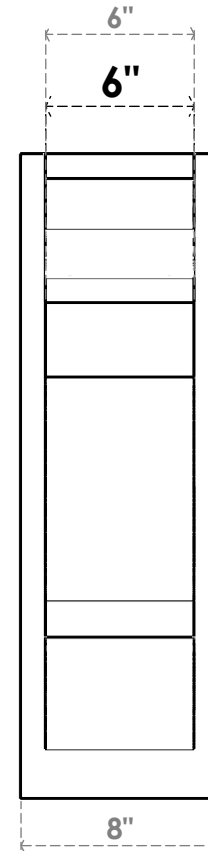

ITEM NUMBER: OUTUROC060X080X26000X26000X060X020X060BOA04RCPR

6"W TOP X 8"W BACK X 26"D X 26"H X 6"T TOP X 2"T BACK TIMBERTHANE ROUGH CEDAR BALBOA FAUX WOOD OPEN OUTLOOKER, TRADITIONAL TOP AND BLOCK BACK, 6"W CLOSED BRACE, PRIMED TAN

SIDE PROFILE

FRONT PROFILE

ISOMETRIC

GENERATED DATE : 07/05/2023

EKENA MILLWORK
2300 WEST MAIN ST.
CLARKSVILLE, TX 75426
TOLL FREE: 866-607-0453
WWW.EKENAMILLWORK.COM

NOTES

1. INSTALLATION TO BE COMPLETED IN ACCORDANCE WITH MANUFACTURER'S SPECIFICATIONS.
2. DRAWING MAY NOT BE TO SCALE
3. THIS DRAWING IS INTENDED FOR DESIGN AND PLANNING PURPOSES ONLY.
4. ALL INFORMATION CONTAINED HEREIN WAS CURRENT AT THE TIME OF DEVELOPMENT BUT MUST BE REVIEWED AND APPROVED BY THE PRODUCT MANUFACTURER TO BE CONSIDERED ACCURATE.
5. TIMBERTHANE ARCHITECTURAL PRODUCTS ARE MADE FROM HIGH DENSITY URETHANE AND COME FACTORY PRIMED