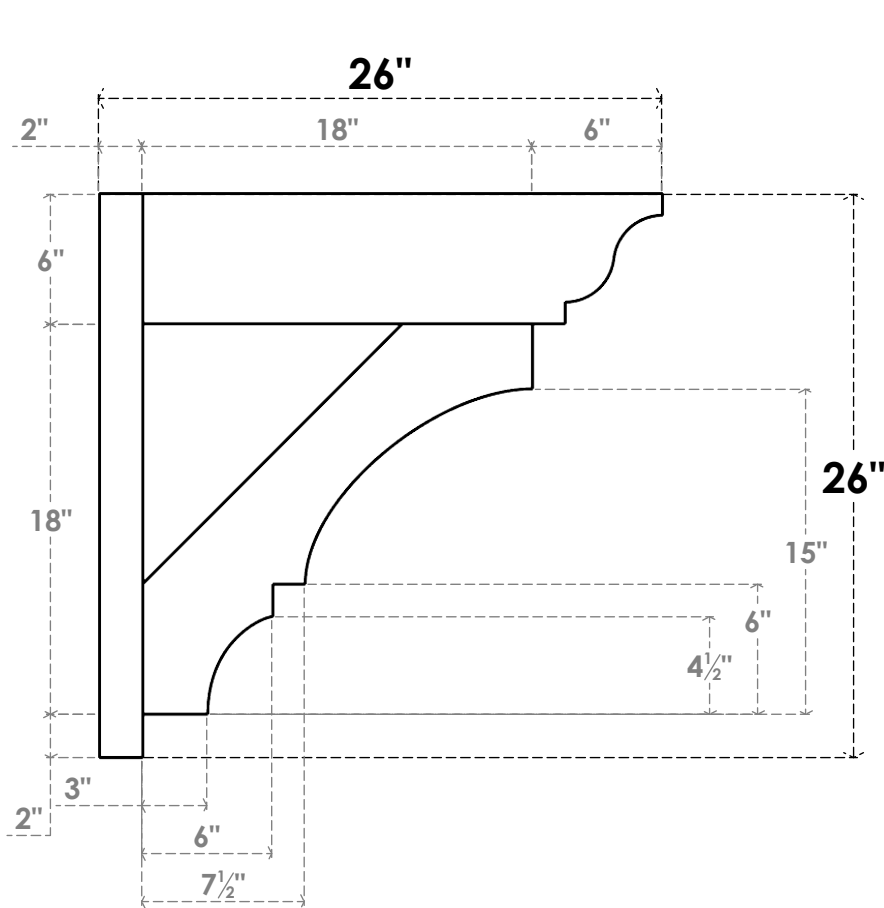

ITEM NUMBER: OUTUROC060X080X26000X26000X060X020X060BOA04RCPR

6"W TOP X 8"W BACK X 26"D X 26"H X 6"T TOP X 2"T BACK TIMBERTHANE ROUGH CEDAR BALBOA FAUX WOOD OPEN OUTLOOKER, TRADITIONAL TOP AND BLOCK BACK, 6"W CLOSED BRACE, PRIMED TAN

SIDE PROFILE

FRONT PROFILE

ISOMETRIC

GENERATED DATE : 07/05/2023

EKENA MILLWORK
2300 WEST MAIN ST.
CLARKSVILLE, TX 75426
TOLL FREE: 866-607-0453
WWW.EKENAMILLWORK.COM

NOTES

1. INSTALLATION TO BE COMPLETED IN ACCORDANCE WITH MANUFACTURER'S SPECIFICATIONS.
2. DRAWING MAY NOT BE TO SCALE
3. THIS DRAWING IS INTENDED FOR DESIGN AND PLANNING PURPOSES ONLY.
4. ALL INFORMATION CONTAINED HEREIN WAS CURRENT AT THE TIME OF DEVELOPMENT BUT MUST BE REVIEWED AND APPROVED BY THE PRODUCT MANUFACTURER TO BE CONSIDERED ACCURATE.
5. TIMBERTHANE ARCHITECTURAL PRODUCTS ARE MADE FROM HIGH DENSITY URETHANE AND COME FACTORY PRIMED