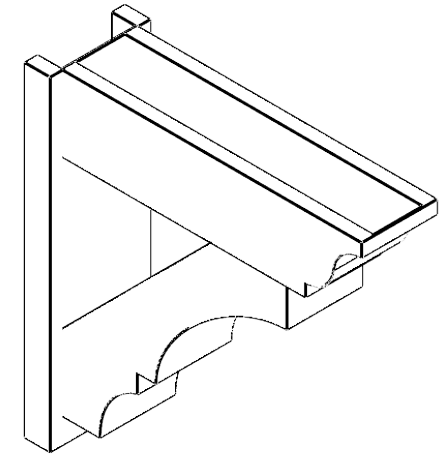

ITEM NUMBER: OUTUROC060X080X26000X26000X060X020X060BOA04RCPR

6"W TOP X 8"W BACK X 26"D X 26"H X 6"T TOP X 2"T BACK TIMBERTHANE ROUGH CEDAR BALBOA FAUX WOOD OPEN OUTLOOKER, TRADITIONAL TOP AND BLOCK BACK, 6"W CLOSED BRACE, PRIMED TAN

SIDE PROFILE

FRONT PROFILE

ISOMETRIC

GENERATED DATE : 07/05/2023

EKENA MILLWORK
2300 WEST MAIN ST.
CLARKSVILLE, TX 75426
TOLL FREE: 866-607-0453
WWW.EKENAMILLWORK.COM

NOTES

1. INSTALLATION TO BE COMPLETED IN ACCORDANCE WITH MANUFACTURER'S SPECIFICATIONS.
2. DRAWING MAY NOT BE TO SCALE
3. THIS DRAWING IS INTENDED FOR DESIGN AND PLANNING PURPOSES ONLY.
4. ALL INFORMATION CONTAINED HEREIN WAS CURRENT AT THE TIME OF DEVELOPMENT BUT MUST BE REVIEWED AND APPROVED BY THE PRODUCT MANUFACTURER TO BE CONSIDERED ACCURATE.
5. TIMBERTHANE ARCHITECTURAL PRODUCTS ARE MADE FROM HIGH DENSITY URETHANE AND COME FACTORY PRIMED