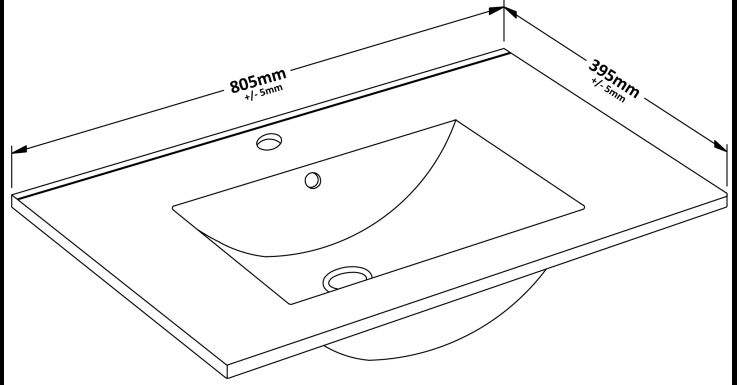

CUSTOMER DATA SHEET

DESCRIPTION: 800 Wh 2-Drawer Vanity With Basin B

CUSTOMER DATA SHEET - FURNITURE

DESCRIPTION: 800 Wall Hung 2-Drawer Basin Unit

PRODUCT DIMENSIONS

Height (mm)	Width (mm)	Depth (mm)	Nett Wgt Kg
538	800	383	34

PACKAGING DIMENSIONS

Height (mm)	Width (mm)	Depth (mm)	Gross Wgt Kg
405	820	560	34

PACKAGING DATA

Box Colour	Brown Cardboard Box		
Box Qty	1	Label Colour	White Label
Label Size	100 x 50	Label Qty	2

OUTER BOX DIMENSIONS (If Applicable)

Height (mm)	Width (mm)	Depth (mm)	Gross Wgt Kg

PRODUCT DETAILS

Country of Origin	United Kingdom			
Fitting Instruction	No			
Constr' Method	Cam & Wood Dowel			
Cabinet Finish	MFC Textured Woodgrain			
Cab Thickness (mm)	18			
Drawer Included	Yes			
No of Shelves	0			
Hinge Inc'	Not Applicable			
Fixings Inc'	Yes			
Handle Inc'	Yes, Supplied			
Handle Type	Strap			
Certification	FSC	Yes	CE	N/A
Colour	Driftwood			
Constr' Type	Rigid			
Fascia Finish	MFC Textured Woodgrain			
Fas Thickness (mm)	18			
Drawer Type	80mm High Metal Softclose			
Hinge Type	Not Applicable			
Adjustable Legs	No, Not Required			
Handle Style	Contemporary			
Waste Shroud	Yes			

CUSTOMER DATA SHEET - CERAMICS

DESCRIPTION: Basin 800mm

PRODUCT DIMENSIONS

Height (mm)	Width (mm)	Depth (mm)	Nett Wgt Kg
170	800	390	16.9

PACKAGING DIMENSIONS

Height (mm)	Width (mm)	Depth (mm)	Gross Wgt Kg
400	820	200	16.9