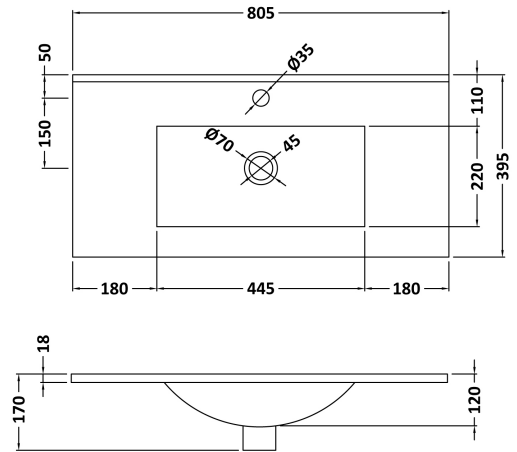

CUSTOMER DATA SHEET

DESCRIPTION: 800 Wh 2-Drawer Vanity With Basin B

CUSTOMER DATA SHEET - FURNITURE

DESCRIPTION: 800 Wall Hung 2-Drawer Basin Unit

PRODUCT DIMENSIONS

Height (mm)	Width (mm)	Depth (mm)	Nett Wgt Kg
538	800	383	34

PACKAGING DIMENSIONS

Height (mm)	Width (mm)	Depth (mm)	Gross Wgt Kg
405	820	560	34

PACKAGING DATA

Box Colour	Brown Cardboard Box		
Box Qty	1	Label Colour	White Label
Label Size	100 x 50	Label Qty	2

OUTER BOX DIMENSIONS (If Applicable)

Height (mm)	Width (mm)	Depth (mm)	Gross Wgt Kg

PRODUCT DETAILS

Country of Origin	United Kingdom			
Fitting Instruction	No			
Constr' Method	Cam & Wood Dowel			
Cabinet Finish	MFC Textured Woodgrain			
Cab Thickness (mm)	18			
Drawer Included	Yes			
No of Shelves	0			
Hinge Inc'	Not Applicable			
Fixings Inc'	Yes			
Handle Inc'	Yes, Supplied			
Handle Type	Strap			
Certification	FSC	Yes	CE	N/A
Colour	Driftwood			
Constr' Type	Rigid			
Fascia Finish	MFC Textured Woodgrain			
Fas Thickness (mm)	18			
Drawer Type	80mm High Metal Softclose			
Hinge Type	Not Applicable			
Adjustable Legs	No, Not Required			
Handle Style	Contemporary			
Waste Shroud	Yes			

CUSTOMER DATA SHEET - CERAMICS

DESCRIPTION: Basin 800mm

PRODUCT DIMENSIONS

Height (mm)	Width (mm)	Depth (mm)	Nett Wgt Kg
170	800	390	16.9

PACKAGING DIMENSIONS

Height (mm)	Width (mm)	Depth (mm)	Gross Wgt Kg
400	820	200	16.9