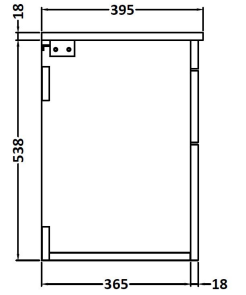

CUSTOMER DATA SHEET

DESCRIPTION: 800 Wh 2-Drawer Vanity With Basin B

CUSTOMER DATA SHEET - FURNITURE

DESCRIPTION: 800 Wall Hung 2-Drawer Basin Unit

PRODUCT DIMENSIONS

Height (mm)	Width (mm)	Depth (mm)	Nett Wgt Kg
538	800	383	34

PACKAGING DIMENSIONS

Height (mm)	Width (mm)	Depth (mm)	Gross Wgt Kg
405	820	560	34

PACKAGING DATA

Box Colour	Brown Cardboard Box		
Box Qty	1	Label Colour	White Label
Label Size	100 x 50	Label Qty	2

OUTER BOX DIMENSIONS (If Applicable)

CUSTOMER DATA SHEET - CERAMICS

DESCRIPTION: Basin 800mm

PRODUCT DIMENSIONS

Height (mm)	Width (mm)	Depth (mm)	Nett Wgt Kg
170	800	390	16.9

PACKAGING DIMENSIONS

Height (mm)	Width (mm)	Depth (mm)	Gross Wgt Kg
400	820	200	16.9

PACKAGING DATA

Box Colour	Brown Cardboard Box - Printed		
Box Qty	1	Label Colour	White Label
Label Size	100 x 50	Label Qty	2

OUTER BOX DIMENSIONS (If Applicable)

Height (mm)	Width (mm)	Depth (mm)	Gross Wgt Kg