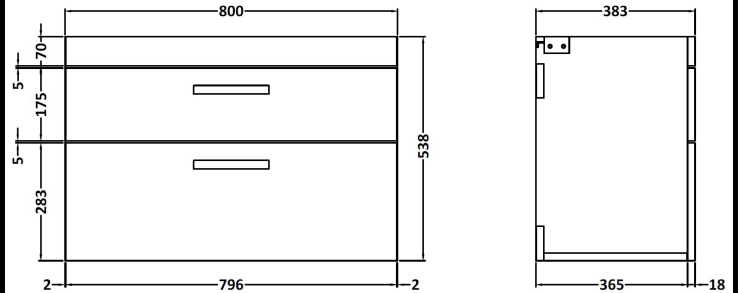

CUSTOMER DATA SHEET

DESCRIPTION: 800 Wh 2-Drawer Vanity With Basin B

CUSTOMER DATA SHEET - FURNITURE

DESCRIPTION: 800 Wall Hung 2-Drawer Basin Unit

PRODUCT DIMENSIONS

Height (mm)	Width (mm)	Depth (mm)	Nett Wgt Kg
538	800	383	34

PACKAGING DIMENSIONS

Height (mm)	Width (mm)	Depth (mm)	Gross Wgt Kg
405	820	560	34

PACKAGING DATA

Box Colour	Brown Cardboard Box		
Box Qty	1	Label Colour	White Label
Label Size	100 x 50	Label Qty	2

OUTER BOX DIMENSIONS (If Applicable)

CUSTOMER DATA SHEET - CERAMICS

DESCRIPTION: Basin 800mm

PRODUCT DIMENSIONS

Height (mm)	Width (mm)	Depth (mm)	Nett Wgt Kg
170	800	390	16.9

PACKAGING DIMENSIONS

Height (mm)	Width (mm)	Depth (mm)	Gross Wgt Kg
400	820	200	16.9

PACKAGING DATA

Box Colour	Brown Cardboard Box - Printed		
Box Qty	1	Label Colour	White Label
Label Size	100 x 50	Label Qty	2

OUTER BOX DIMENSIONS (If Applicable)

Height (mm)	Width (mm)	Depth (mm)	Gross Wgt Kg