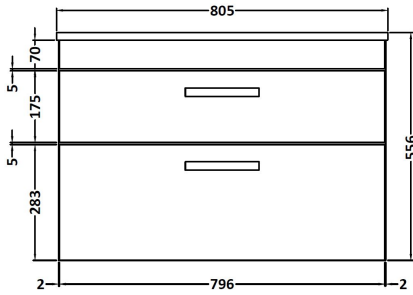

CUSTOMER DATA SHEET

DESCRIPTION: 800 Wh 2-Drawer Vanity With Basin B

CUSTOMER DATA SHEET - FURNITURE

DESCRIPTION: 800 Wall Hung 2-Drawer Basin Unit

PRODUCT DIMENSIONS

Height (mm)	Width (mm)	Depth (mm)	Nett Wgt Kg
538	800	383	34

PACKAGING DIMENSIONS

Height (mm)	Width (mm)	Depth (mm)	Gross Wgt Kg
405	820	560	34

PACKAGING DATA

Box Colour	Brown Cardboard Box		
Box Qty	1	Label Colour	White Label
Label Size	100 x 50	Label Qty	2

OUTER BOX DIMENSIONS (If Applicable)

Height (mm)	Width (mm)	Depth (mm)	Gross Wgt Kg

PRODUCT DETAILS

Country of Origin	United Kingdom			
Fitting Instruction	No			
Constr' Method	Cam & Wood Dowel			
Cabinet Finish	MFC Textured Woodgrain			
Cab Thickness (mm)	18			
Drawer Included	Yes			
No of Shelves	0			
Hinge Inc'	Not Applicable			
Fixings Inc'	Yes			
Handle Inc'	Yes, Supplied			
Handle Type	Strap			
Certification	FSC	Yes	CE	N/A
Colour	Driftwood			
Constr' Type	Rigid			
Fascia Finish	MFC Textured Woodgrain			
Fas Thickness (mm)	18			
Drawer Type	80mm High Metal Softclose			
Hinge Type	Not Applicable			
Adjustable Legs	No, Not Required			
Handle Style	Contemporary			
Waste Shroud	Yes			

CUSTOMER DATA SHEET - CERAMICS

DESCRIPTION: Basin 800mm

PRODUCT DIMENSIONS

Height (mm)	Width (mm)	Depth (mm)	Nett Wgt Kg
170	800	390	16.9

PACKAGING DIMENSIONS

Height (mm)	Width (mm)	Depth (mm)	Gross Wgt Kg
400	820	200	16.9