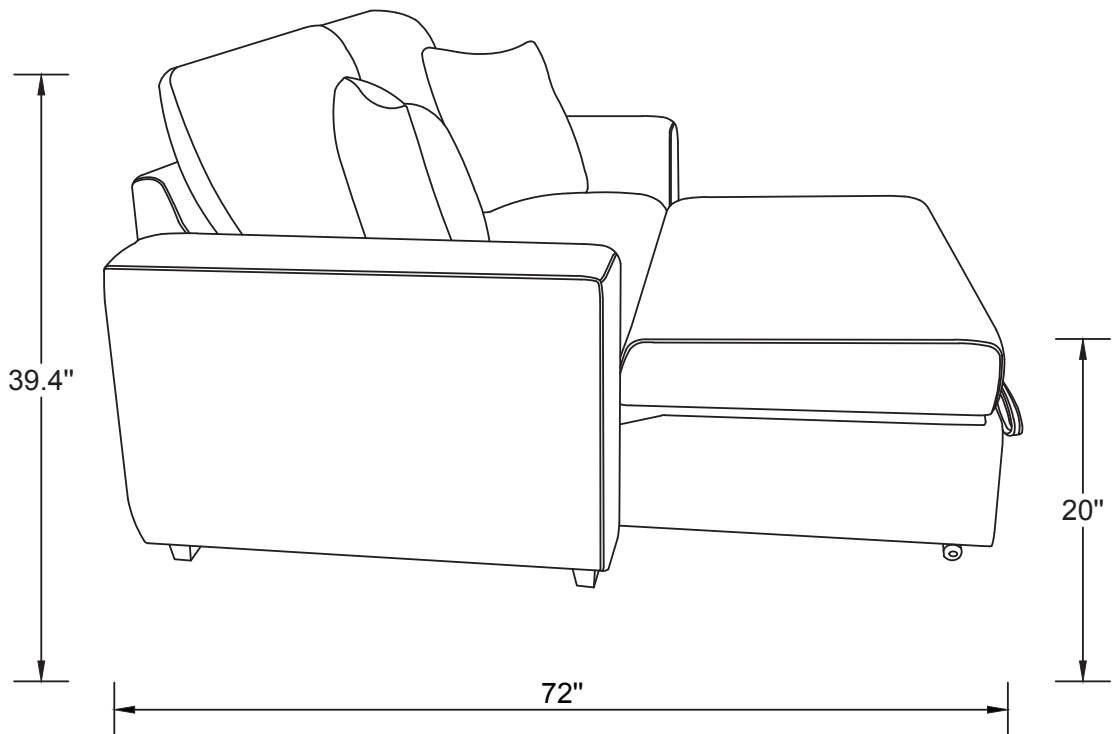

USER MANUAL

COMPACT SOFA LOUNGER

THE COMPACT SOFA LOUNGER IS EXPERTLY CRAFTED FOR MODERN, SPACE-CONSCIOUS LIVING, OFFERING A PERFECT BLEND OF STYLE AND PRACTICAL RELAXATION.

PACKAGE CONTENTS/PART LIST

NO	DESCRIPTION	SKETCH	QTY
1	Sofa Body	 A line drawing of a sofa body, showing a three-seater design with a low back and armrests.	1PC
2	Pillow	 Two line drawings of rectangular pillows with slightly curved corners, positioned side-by-side.	2PCS
3	Small Pillow	 Two line drawings of square-shaped pillows, positioned side-by-side.	2PCS

⚠ Maximum weight capacity: 600lbs

ASSEMBLY INSTRUCTIONS

No installation required.

This product comes fully assembled. Simply unbox, position in your desired location, and ensure all legs rest evenly on the floor.