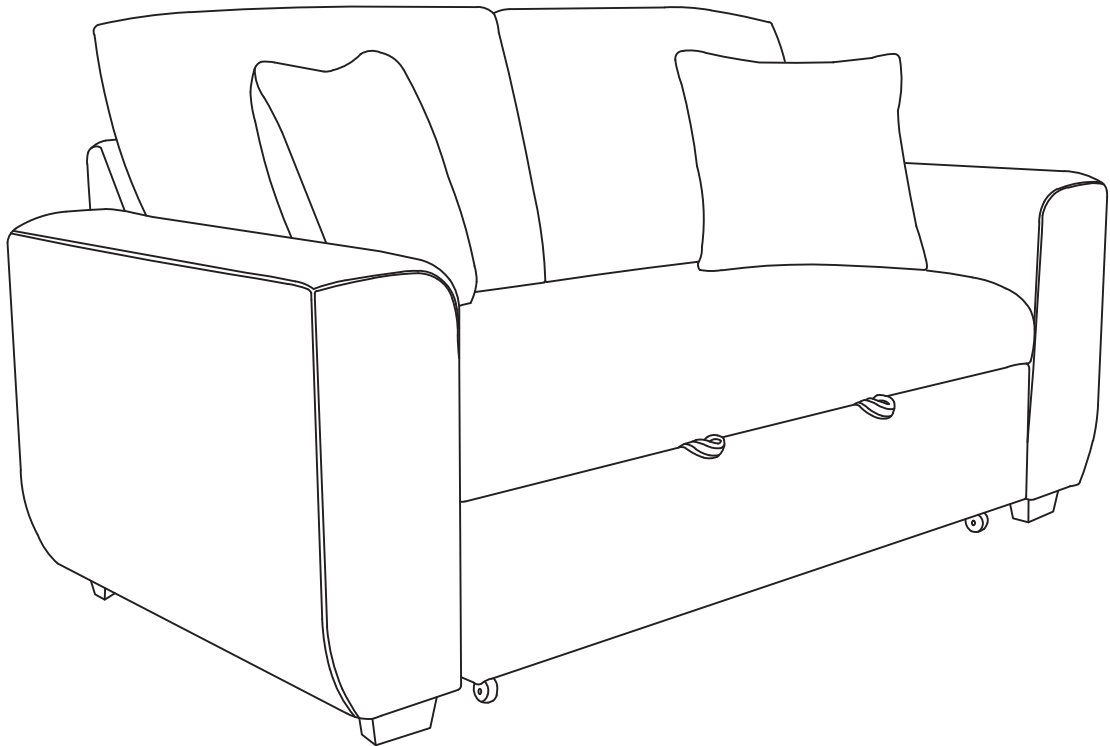

USER MANUAL

COMPACT SOFA LOUNGER

THE COMPACT SOFA LOUNGER IS EXPERTLY CRAFTED FOR MODERN, SPACE-CONSCIOUS LIVING, OFFERING A PERFECT BLEND OF STYLE AND PRACTICAL RELAXATION.

PACKAGE CONTENTS/PART LIST

NO	DESCRIPTION	SKETCH	QTY
1	Sofa Body	 A line drawing of a sofa body, showing a three-seater design with a low back and armrests.	1PC
2	Pillow	 Two line drawings of rectangular pillows with slightly curved corners, positioned side-by-side.	2PCS
3	Small Pillow	 Two line drawings of square-shaped pillows, positioned side-by-side.	2PCS

⚠ Maximum weight capacity: 600lbs

ASSEMBLY INSTRUCTIONS

No installation required.

This product comes fully assembled. Simply unbox, position in your desired location, and ensure all legs rest evenly on the floor.

2. Optimal Use: Ideal for reclining and light lounging. The pull-out extension provides leg support but is not designed for full overnight sleep.

SAFETY INFORMATION

- This product is for indoor use only.
- Keep away from sharp objects and open flames.
- Always supervise children when in use.