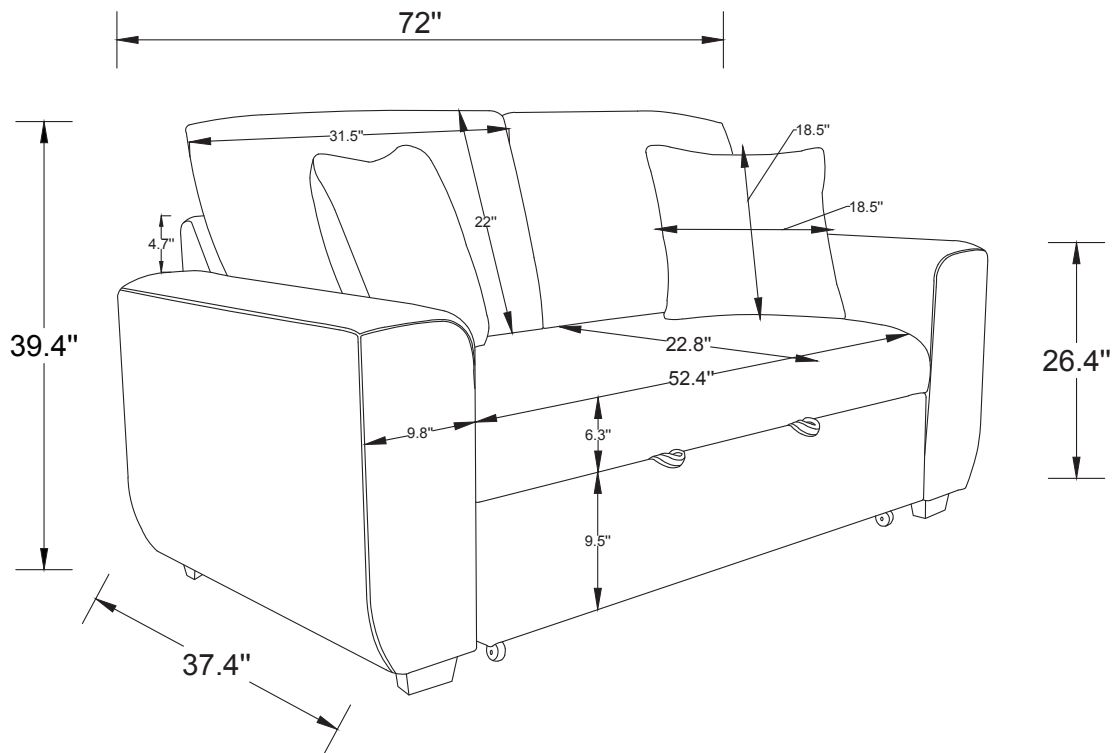

USER MANUAL

COMPACT SOFA LOUNGER

THE COMPACT SOFA LOUNGER IS EXPERTLY CRAFTED FOR MODERN, SPACE-CONSCIOUS LIVING, OFFERING A PERFECT BLEND OF STYLE AND PRACTICAL RELAXATION.

PACKAGE CONTENTS/PART LIST

NO	DESCRIPTION	SKETCH	QTY
1	Sofa Body	 A line drawing of a sofa body, showing a three-seater design with a low back and armrests.	1PC
2	Pillow	 Two line drawings of rectangular pillows with slightly curved corners, positioned side-by-side.	2PCS
3	Small Pillow	 Two line drawings of square-shaped pillows, positioned side-by-side.	2PCS

⚠ Maximum weight capacity: 600lbs

ASSEMBLY INSTRUCTIONS

No installation required.

This product comes fully assembled. Simply unbox, position in your desired location, and ensure all legs rest evenly on the floor.