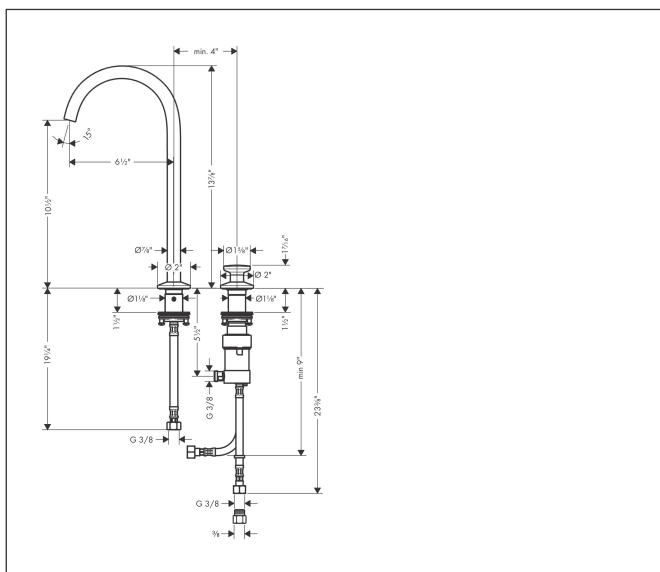

Brand AXOR
 Art. Name **AXOR One** 2-Hole Single-Handle Faucet 260, 1.2 GPM
 Art. Nr. 48060251
 Surface brushed gold optic
 Pos. 1

Product Picture

Drawing

Features

- Swivel range 120°
- Spray modes: Aerated spray
- Flow: 1.2 GPM (4.5 L/Min)
- Select cartridge for easy, intuitive operation: Push handle to turn water on and off, and turn to adjust temperature
- Does not include: Pop-up assembly