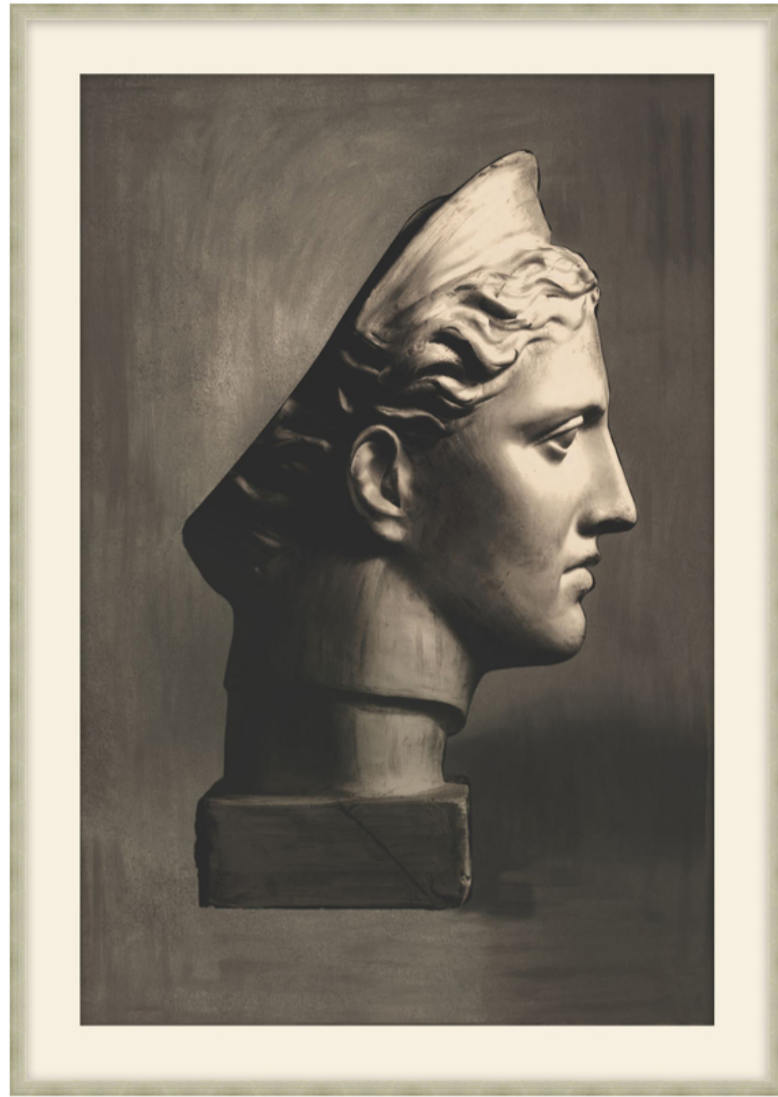

# THEODORE ALEXANDER

## Roman Profile 6

D3128S62546-5116

Wood Frame

Textured Paper - Floated Deckled

M4 - Warm White Smooth + White Core Width:2.5"

W 23½ x D 1¼ x H 31½ inches

Material(s):

Collection: Art by TA

Style: Modern / Formal Modern

Type: Décor / Wall Art