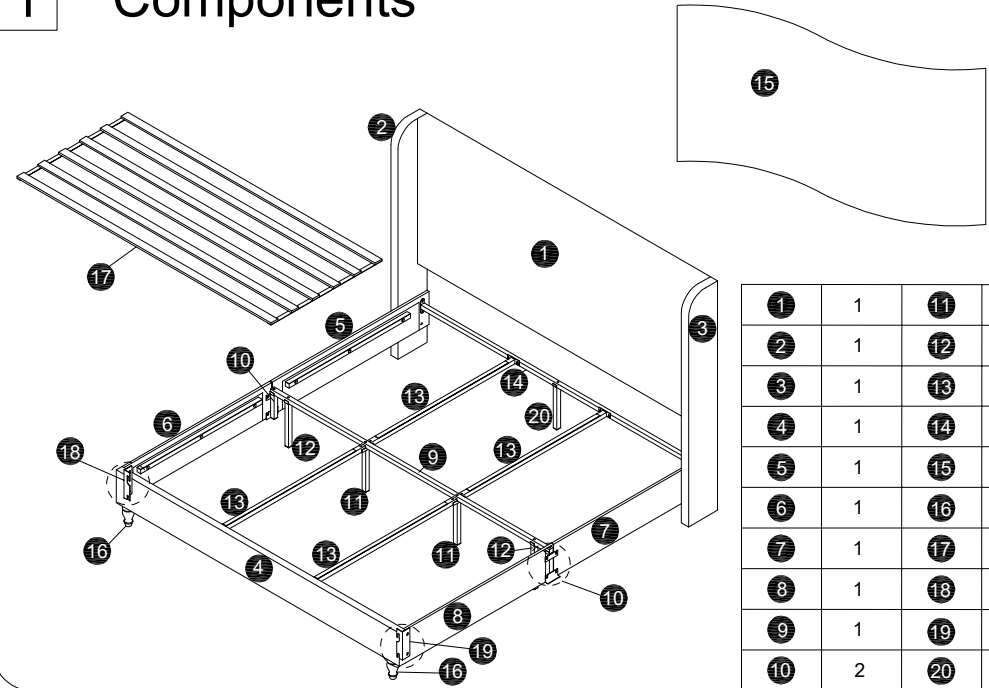

# Installation & Assembly

When replacement request , please tell us  
Component Alphabet and Model Number.

 Weight Limit:1000 LBS / 454 KG

<b>A</b>		M8x18	X16
<b>B</b>		M8x35	X19
<b>C</b>		M8x45	X2
<b>D</b>		D5mm	X1

## 1 Components

<b>1</b>	1	<b>11</b>	2
<b>2</b>	1	<b>12</b>	2
<b>3</b>	1	<b>13</b>	4
<b>4</b>	1	<b>14</b>	1
<b>5</b>	1	<b>15</b>	1
<b>6</b>	1	<b>16</b>	2
<b>7</b>	1	<b>17</b>	2
<b>8</b>	1	<b>18</b>	1
<b>9</b>	1	<b>19</b>	1
<b>10</b>	2	<b>20</b>	1

2

X4

⚠ Do not completely tighten the BOLTS A, leave half of the thread exposed.

3

X4

4

5

X7