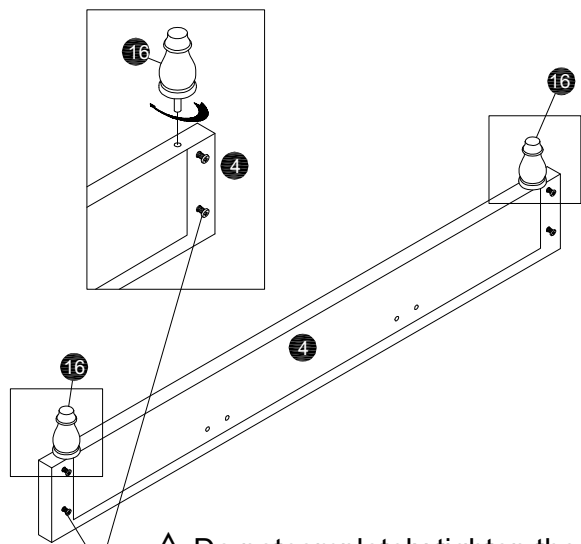

# Installation & Assembly

When replacement request , please tell us  
Component Alphabet and Model Number.

 Weight Limit:1000 LBS / 454 KG

<b>A</b>		M8x18	X16
<b>B</b>		M8x35	X19
<b>C</b>		M8x45	X2
<b>D</b>		D5mm	X1

## 1 Components

<b>1</b>	1	<b>11</b>	2
<b>2</b>	1	<b>12</b>	2
<b>3</b>	1	<b>13</b>	4
<b>4</b>	1	<b>14</b>	1
<b>5</b>	1	<b>15</b>	1
<b>6</b>	1	<b>16</b>	2
<b>7</b>	1	<b>17</b>	2
<b>8</b>	1	<b>18</b>	1
<b>9</b>	1	<b>19</b>	1
<b>10</b>	2	<b>20</b>	1

2

X4

⚠ Do not completely tighten the BOLTS A, leave half of the thread exposed.

3

X4

4

5

X7