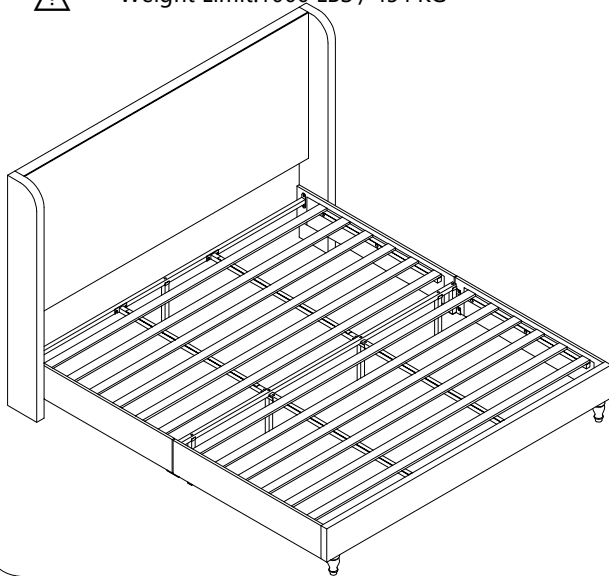

# Installation & Assembly

When replacement request , please tell us  
Component Alphabet and Model Number.

 Weight Limit:1000 LBS / 454 KG

<b>A</b>		M8x18	X16
<b>B</b>		M8x35	X19
<b>C</b>		M8x45	X2
<b>D</b>		D5mm	X1

## 1 Components

<b>1</b>	1	<b>11</b>	2
<b>2</b>	1	<b>12</b>	2
<b>3</b>	1	<b>13</b>	4
<b>4</b>	1	<b>14</b>	1
<b>5</b>	1	<b>15</b>	1
<b>6</b>	1	<b>16</b>	2
<b>7</b>	1	<b>17</b>	2
<b>8</b>	1	<b>18</b>	1
<b>9</b>	1	<b>19</b>	1
<b>10</b>	2	<b>20</b>	1

2

X4

⚠ Do not completely tighten the BOLTS A, leave half of the thread exposed.

3

X4

4

5

X7