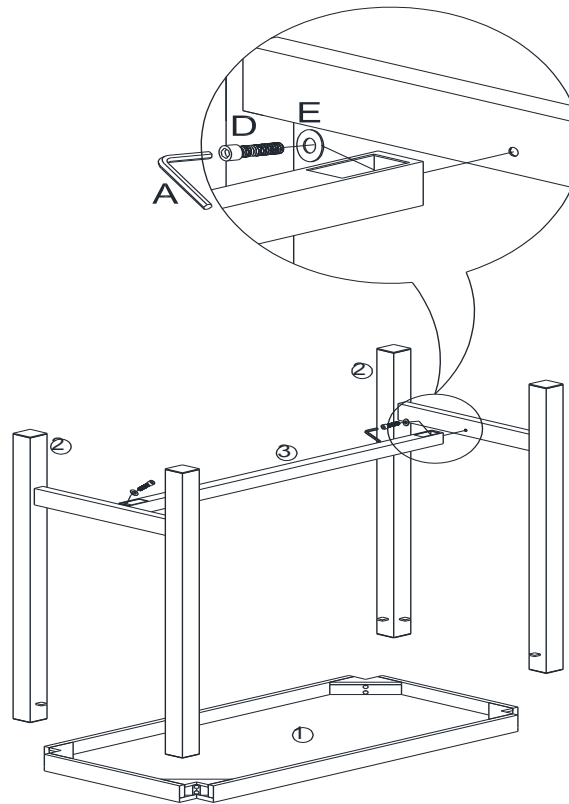

PARTS AND HARDWARE.

1. TABLE TOP x 1

A. ALLEN KEY M6 x 1

B. BOLT M8*60 x 8

2. TABLE LEG x 2

C. METAL PLATE x 4

D. BOLT M8*20 x 2

3. CONNECT BAR x 1

E. FLAT WASHER DIA
17MM x 2

NOTES.

Thank you for purchasing this quality product! Be sure to check all packing material carefully for small part that may have come loose inside the carton during shipping.

CAUTION: The item is heavy, assembly should be performed by two people.

STEP 1.