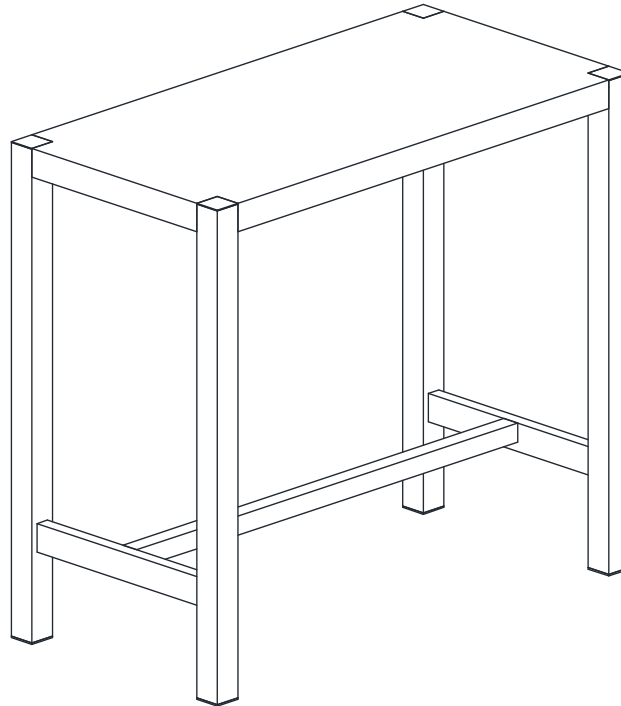

MOE'S

home collection

ASSEMBLY INSTRUCTIONS.

RIVA BARTABLE WALNUT

ER-1080-03

THANK YOU FOR YOUR PURCHASE!

PARTS AND HARDWARE.

1. TABLE TOP x 1

A. ALLEN KEY M6 x 1

B. BOLT M8*60 x 8

2. TABLE LEG x 2

C. METAL PLATE x 4

D. BOLT M8*20 x 2

3. CONNECT BAR x 1

E. FLAT WASHER DIA
17MM x 2

NOTES.