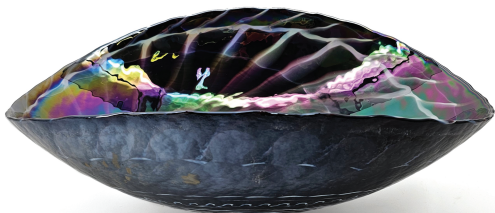

RVB3048

BATHROOM VESSEL SINK

RUVATI[®]
SPECIFICATION SHEET

MATERIAL

- **GLASS:**
Thick solid construction for extreme durability.

FEATURES

- **SMOOTH, GLAZED SURFACE:**
Non-porous and resistant to scratching, chipping, or crazing.
- **SEASHELL SHAPE:**
Ensures perfect water drainage and makes it easy to clean.

COLOR

Cosmic Black

NOMINAL DIMENSIONS

Exterior: 18-1/2" (wide) x 13-1/2" (front-to-back)

Interior Bowl: 18" (wide) x 13" (front-to-back)

Bowl Depth: 6"

Drain Hole Size: 1 3/4"

Installation Type: