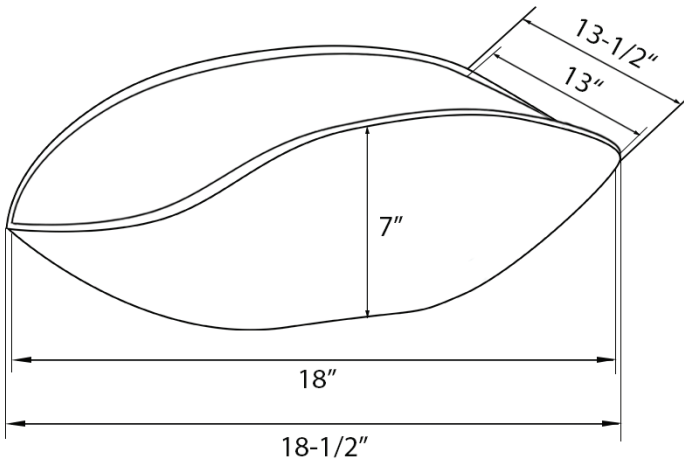

COLOR

Cosmic Black

NOMINAL DIMENSIONS

Exterior: 18-1/2" (wide) x 13-1/2" (front-to-back)

Interior Bowl: 18" (wide) x 13" (front-to-back)

Bowl Depth: 6"

Drain Hole Size: 1 3/4"

Installation Type:

Vessel

Drain Location:

Center

RUVATI USA
www.ruvati.com

Phone: 1.855.478.8284
Email: support@ruvati.com

SOLD SEPARATELY

Popup Drain
[RVA5102WH/CH]

DIMENSIONS