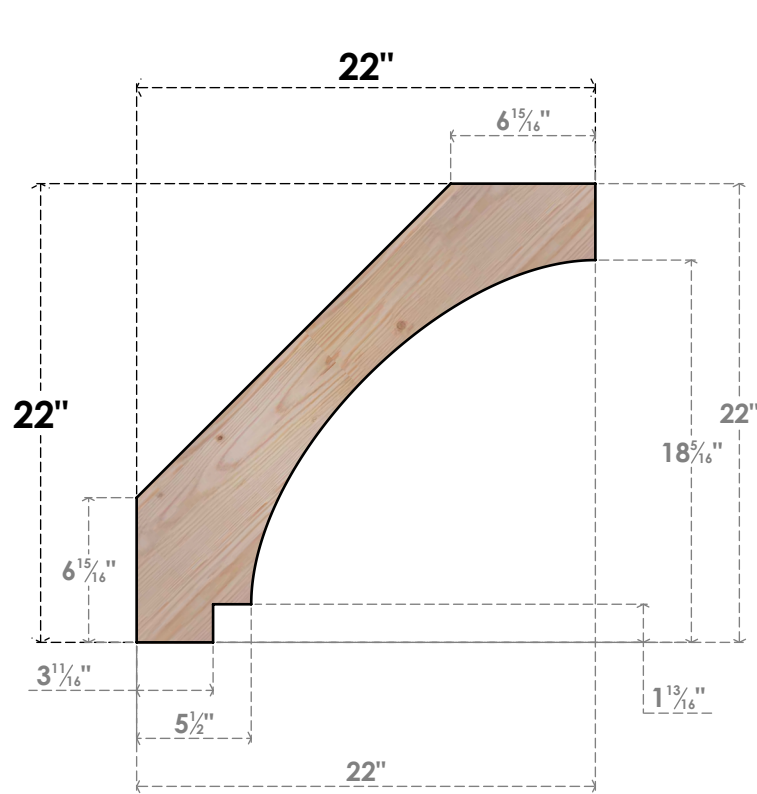

BRC06X22X22IMP00SDF

5 1/2"W X 22"D X 22"H IMPERIAL SMOOTH BRACE, DOUGLAS FIR

SIDE

FRONT

EKENA MILLWORK
 2300 WEST MAIN ST.
 CLARKSVILLE, TX 75426
 TOLL FREE: 866-607-0453
 WWW.EKENAMILLWORK.COM

NOTES

1. INSTALLATION TO BE COMPLETED IN ACCORDANCE WITH MANUFACTURER'S SPECIFICATIONS.
2. DRAWING MAY NOT BE TO SCALE
3. THIS DRAWING IS INTENDED FOR DESIGN AND PLANNING PURPOSES ONLY.
4. ALL INFORMATION CONTAINED HEREIN WAS CURRENT AT THE TIME OF DEVELOPMENT BUT MUST BE REVIEWED AND APPROVED BY THE PRODUCT MANUFACTURER TO BE CONSIDERED ACCURATE.
5. PRODUCTS ARE NOT KILN DRIED. THIS ITEM IS UNIQUE AND WILL CONTAIN THE NATURAL VARIATIONS THAT THE WOOD SPECIES OFFERS. THIS MAY RESULT IN VARIATIONS UP TO 1/4"