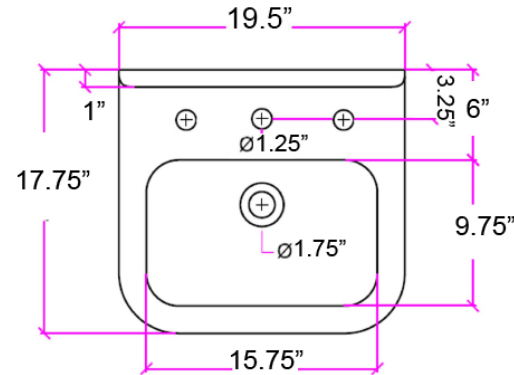

Victorian Collection

20 Inch Wallmount (or stand mount) Fireclay Bath Sink

Nantucket

S I N K S

model:

NS-VCDM20-WW (White)

www.NantucketSinksUSA.com
info@nantucketsinksusa.com

Overall Dimensions	Interior Bowl	Exterior Base	Interior Depth	Drain Dimensions
19.5" x 17.75" x 13.5"	15.75" x 9.75"	17.25"	5.75"	1.75"

Features

- Made in Italy
- Genuine Fireclay
- Nominal Dimensions Only - Actual may vary by 1/4"
- Wall-mount installation
- Porcelain enamel glaze
- Drain is not included with sink (1.75" standard)
- Faucet is not included
- Has Overflow
- Do Not Clean With Abrasive Cleansers Or Pads
- Limited Warranty for Manufacturer's Defects
- Deck Mounted Faucet, 8" on center