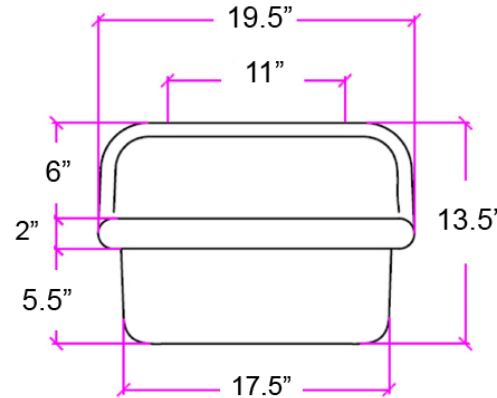

Victorian Collection

20 Inch Wallmount (or stand mount) Fireclay Bath Sink

Nantucket

S I N K S

model:

NS-VCDM20-WW (White)

www.NantucketSinksUSA.com
info@nantucketsinksusa.com

Overall Dimensions	Interior Bowl	Exterior Base	Interior Depth	Drain Dimensions
19.5" x 17.75" x 13.5"	15.75" x 9.75"	17.25"	5.75"	1.75"

Features

- Made in Italy
- Genuine Fireclay
- Nominal Dimensions Only - Actual may vary by 1/4"
- Wall-mount installation
- Porcelain enamel glaze
- Drain is not included with sink (1.75" standard)
- Faucet is not included
- Has Overflow
- Do Not Clean With Abrasive Cleansers Or Pads
- Limited Warranty for Manufacturer's Defects
- Deck Mounted Faucet, 8" on center