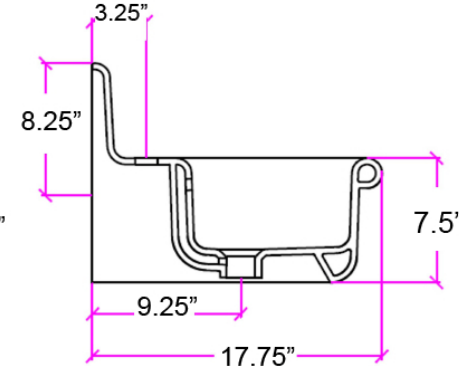

Victorian Collection

20 Inch Wallmount (or stand mount) Fireclay Bath Sink

Nantucket

S I N K S

model:

NS-VCDM20-WW (White)

www.NantucketSinksUSA.com
info@nantucketsinksusa.com

Overall Dimensions	Interior Bowl	Exterior Base	Interior Depth	Drain Dimensions
19.5" x 17.75" x 13.5"	15.75" x 9.75"	17.25"	5.75"	1.75"

Features

- Made in Italy
- Genuine Fireclay
- Nominal Dimensions Only - Actual may vary by 1/4"
- Wall-mount installation
- Porcelain enamel glaze
- Drain is not included with sink (1.75" standard)
- Faucet is not included
- Has Overflow
- Do Not Clean With Abrasive Cleansers Or Pads
- Limited Warranty for Manufacturer's Defects
- Deck Mounted Faucet, 8" on center