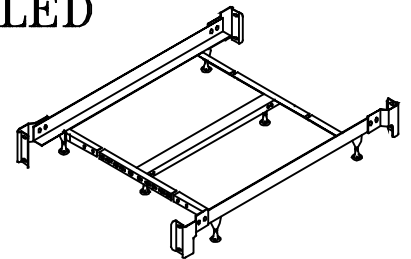

Parts List

BED CARTON

- (10) HEADBOARD PANEL
- (11) FOOTBOARD PANEL

HARDWARE BAG FOR BED ATTACHMENT TO FRAME

- (1) 1/4-20 2 1/4" COUNTER SUNK ALLEN HEAD SCREW-4
- (2) 1/4-20 1" FLAT ALLEN HEAD SCREW-4
- (3) 1/4-20 HEX NUT-4
- (4) 5/8" OD FLAT WASHER-8
- (5) ALLEN WRENCH
- (6) PLASTIC GLIDE-4
- (7) FINIAL-4
- (8) FOOT CASTING-2
- (9) LEG EXTENSION-2

HEADBOARD CARTON

- (10) HEADBOARD PANEL

HARDWARE BAG FOR HEADBOARD ATTACHMENT TO FRAME

- (1) 1/4-20 2 1/4" COUNTER SUNK ALLEN HEAD SCREW-4
- (3) 1/4-20 HEX NUT-4
- (4) 5/8" OD FLAT WASHER-4
- (5) ALLEN WRENCH
- (6) PLASTIC GLIDE-2
- (7) FINIAL-4
- (9) LEG EXTENSION-2

1 	2 	3 	4 
5 	6 	7 	8 
9 	10 		
11 			

PRODUCT FULLY ASSEMBLED

QUEEN - KING BED FRAME FULLY ASSEMBLED
NOTE: SEE INSTRUCTIONS INCLUDED IN FRAME CARTON FOR FRAME ASSEMBLY

QUEEN - KING HEADBOARD ONLY FRAME FULLY ASSEMBLED FRAMES
NOTE: SEE INSTRUCTIONS INCLUDED IN FRAME CARTON FOR FRAME ASSEMBLY