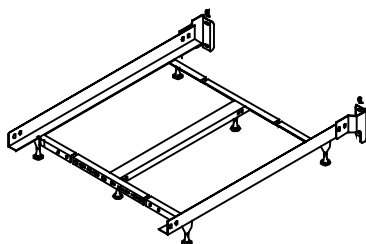

Parts List

BED CARTON

- (10) HEADBOARD PANEL
- (11) FOOTBOARD PANEL

HARDWARE BAG FOR BED ATTACHMENT TO FRAME

- (1) 1/4-20 2 1/4" COUNTER SUNK ALLEN HEAD SCREW-4
- (2) 1/4-20 1" FLAT ALLEN HEAD SCREW-4
- (3) 1/4-20 HEX NUT-4
- (4) 5/8" OD FLAT WASHER-8
- (5) ALLEN WRENCH
- (6) PLASTIC GLIDE-4
- (7) FINIAL-4
- (8) FOOT CASTING-2
- (9) LEG EXTENSION-2

HEADBOARD CARTON

- (10) HEADBOARD PANEL

HARDWARE BAG FOR HEADBOARD ATTACHMENT TO FRAME

- (1) 1/4-20 2 1/4" COUNTER SUNK ALLEN HEAD SCREW-4
- (3) 1/4-20 HEX NUT-4
- (4) 5/8" OD FLAT WASHER-4
- (5) ALLEN WRENCH
- (6) PLASTIC GLIDE-2
- (7) FINIAL-4
- (9) LEG EXTENSION-2

1 	2 	3 	4 
5 	6 	7 	8 
9 	10 		
11 			

PRODUCT FULLY ASSEMBLED

QUEEN - KING BED FRAME FULLY ASSEMBLED
NOTE: SEE INSTRUCTIONS INCLUDED IN FRAME CARTON FOR FRAME ASSEMBLY

QUEEN - KING HEADBOARD ONLY FRAME FULLY ASSEMBLED FRAMES
NOTE: SEE INSTRUCTIONS INCLUDED IN FRAME CARTON FOR FRAME ASSEMBLY