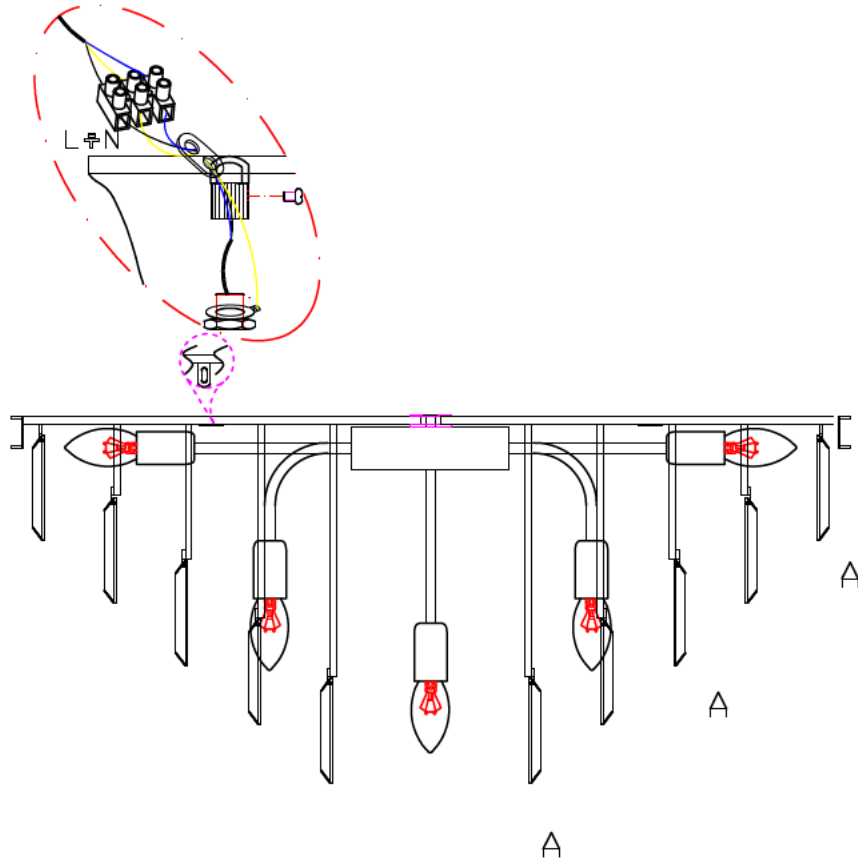

# Lighting with beads

Diameter:800

Height:350

Lights:(8+4+1)

Company:MM

Serial number	Description of matching beads	PCS	remarks
A	22 × 100 triangle crystal bar	292	
B			
C			
D			
E			
F			
G			
H			

## Installation precautions:

1. This lamp is suitable for 110V power supply
2. Please wear gloves during installation
3. Please don't install it on the damp ceiling
4. Please cut off the power before cleaning
5. Please choose non corrosive cleaning agent when cleaning
6. Please install according to the company's instructions