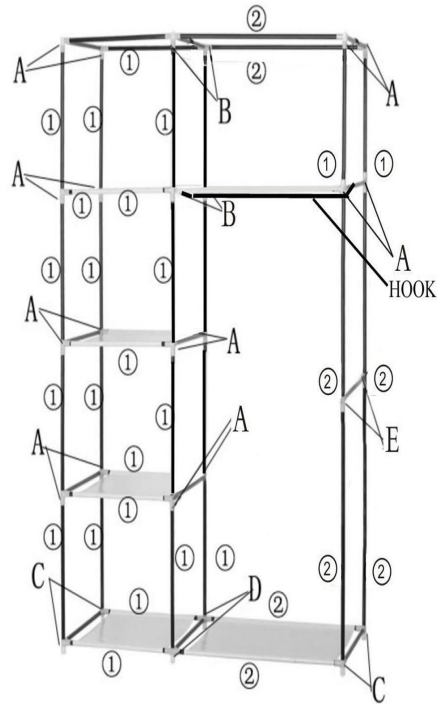

PARTS	LEGENG	PCS	PARTS	LEGENG	PCS
①	 39CM	42	C		4
②	 58CM	10	D		2
HOOK	 58CM	1	E		2
A		16+1	NET		2+4
B		4	CLOTH		1

## DEAR CUSTOMER,

Thank you for choosing our product. Please read this manual carefully before assembling or using the product, to avoid damage caused by improper use.

Read the manual carefully before assembly the storage. Available for storing in the living room, bedroom etc Includes: iron pipes, plastic connector, non-woven