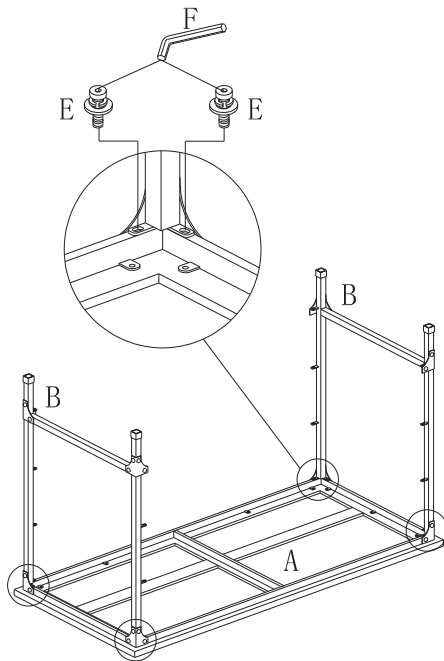

# ASSEMBLY INSTRUCTION

A

Desk Top  
1 pc

B

Leg Frame  
2 pcs

C

Center leg Frame  
2 pcs

D

## HARDARE LIST

E		Bolt with Lock Washer and Flat Washer	1/4"X15mm	40pcs
F		L-Allen Key	4mm	1pc

STEP 1

STEP 2

STEP 3

COMPLETED