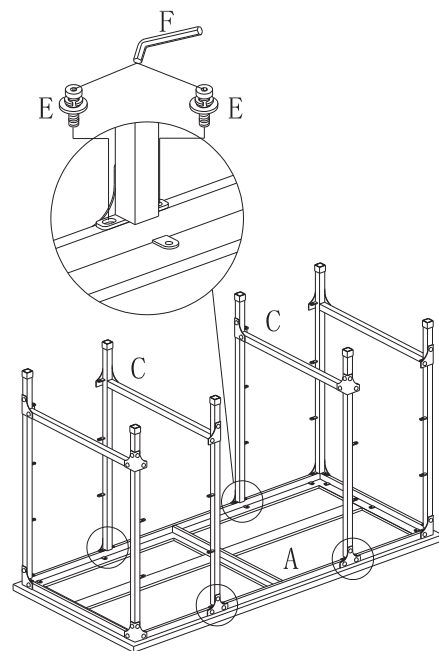

# ASSEMBLY INSTRUCTION

A

Desk Top  
1 pc

B

Leg Frame  
2 pcs

C

Center leg Frame  
2 pcs

D

## HARDARE LIST

E		Bolt with Lock Washer and Flat Washer	1/4"X15mm	40pcs
F		L-Allen Key	4mm	1pc

STEP 1

STEP 2

STEP 3

COMPLETED