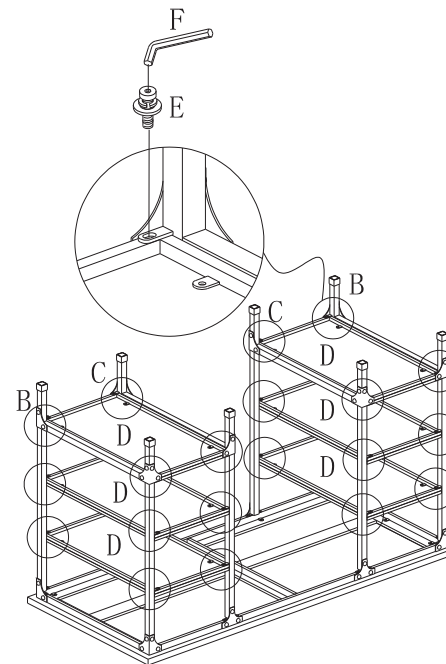

# ASSEMBLY INSTRUCTION

A

Desk Top  
1 pc

B

Leg Frame  
2 pcs

C

Center leg Frame  
2 pcs

D

## HARDARE LIST

E		Bolt with Lock Washer and Flat Washer	1/4"X15mm	40pcs
F		L-Allen Key	4mm	1pc

STEP 1

STEP 2

STEP 3

COMPLETED