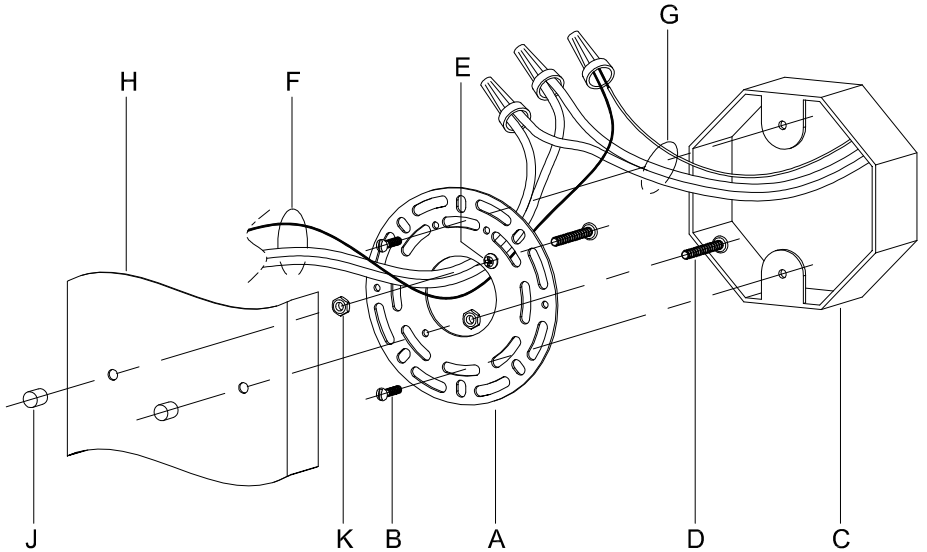

Assembly & Installation Instructions

CAUTION: Read instructions carefully and turn electricity off at main circuit breaker panel before beginning installation.

WARNING - If any Special Control Devices are used with this Fixture, Follow the Instructions Carefully to assure full compliance with N.E.C. requirements. If there are any questions, contact a Qualified Electrical Contractor.

CAUTION - All glass is fragile, use care when handling Glass component(s) and or Lamp(s).

CANOPY MOUNTING & WIRE CONNECTION ASSEMBLY STEPS:

1. D,E → A
2. K → D
3. B,A → C
4. F → G 
5. H,J → D

FIXTURE ASSEMBLY STEPS: