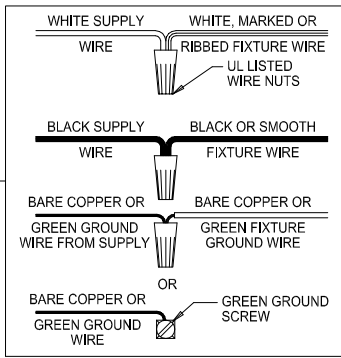

Assembly & Installation Instructions

CAUTION: Read instructions carefully and turn electricity off at main circuit breaker panel before beginning installation.

WARNING - If any Special Control Devices are used with this Fixture, Follow the Instructions Carefully to assure full compliance with N.E.C. requirements. If there are any questions, contact a Qualified Electrical Contractor.

CAUTION - All glass is fragile, use care when handling Glass component(s) and or Lamp(s).

CANOPY MOUNTING & WIRE CONNECTION ASSEMBLY STEPS:

1. D,E → A
2. K → D
3. B,A → C
4. F → G 
5. H,J → D

FIXTURE ASSEMBLY STEPS: