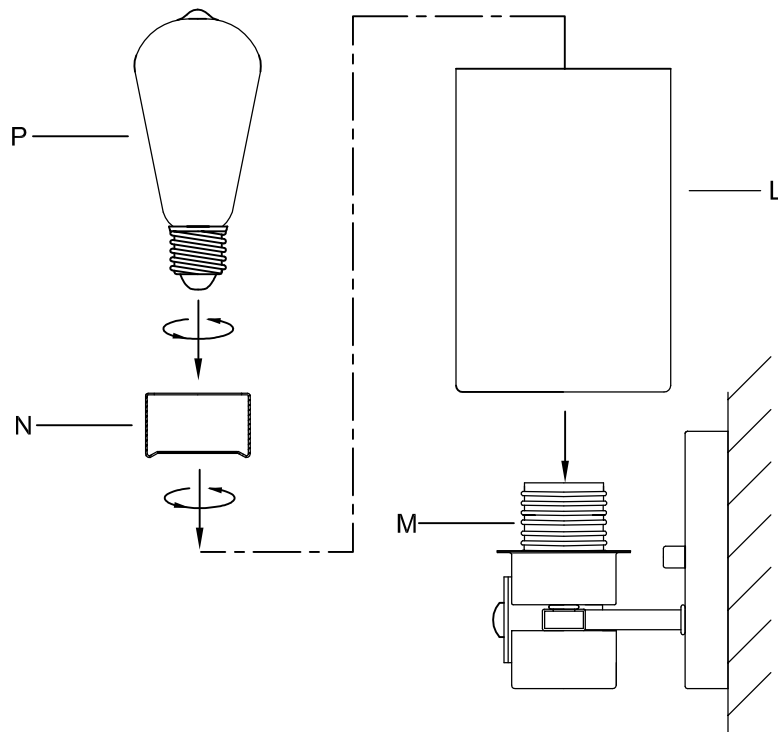

FIXTURE ASSEMBLY STEPS:

1. L,N → M
2. P → M

B, C, G & P
(NOT FURNISHED)
(NO INCLUIDA)
(NON FOURNIE)