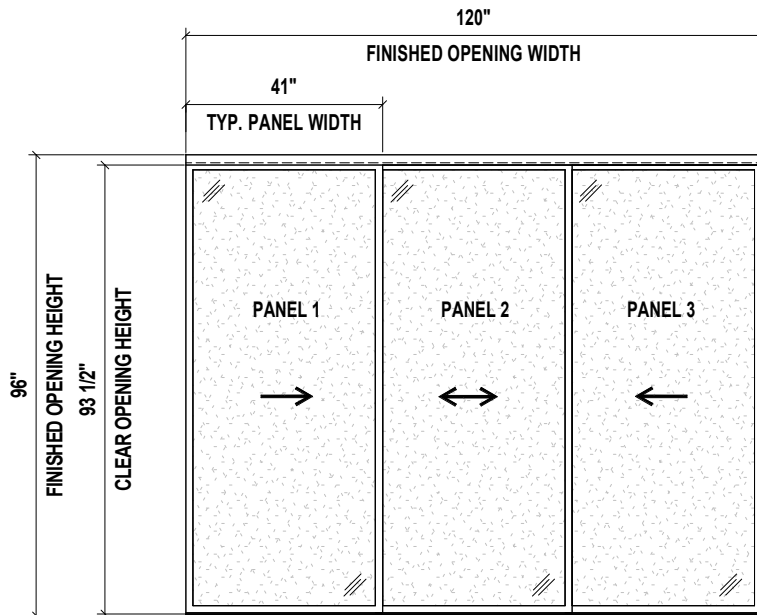

TOP VIEW

SIDE VIEW

FRONT VIEW

3D VIEW

Aluminum Frame
FTS Frame Size: 1 1/2"

- Finish:**
- Black - SD1196FR3BK
 - Charcoal - SD1196FR3CH
 - Silver - SD1196FR3SL
 - Walnut - SD1196FR3WH
 - Wenge - SD1196FR3WN
 - White - SD1196FR3WT

Glass: Clear

3 - PANEL FROSTED GLASS SLIDING CLOSET DOOR
120" X 96"