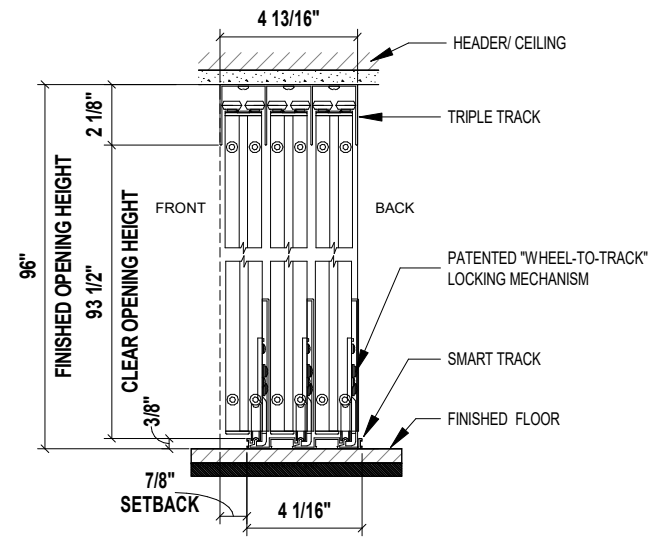

TOP VIEW

SIDE VIEW

FRONT VIEW

3D VIEW

Aluminum Frame
FTS Frame Size: 1 1/2"

- Finish:**
- Black - SD1196FR3BK
 - Charcoal - SD1196FR3CH
 - Silver - SD1196FR3SL
 - Walnut - SD1196FR3WH
 - Wenge - SD1196FR3WN
 - White - SD1196FR3WT

Glass: Clear

3 - PANEL FROSTED GLASS SLIDING CLOSET DOOR
120" X 96"