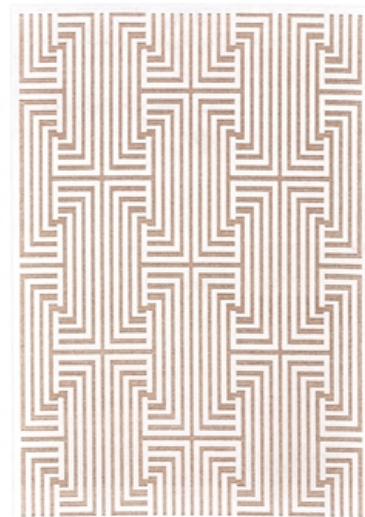

BLUSH / WHITE

Construction	Machine Made	Color	Pink
Fiber Content	100% Viscose Pile	Availability	55 units currently in stock
Country of Origin	Turkey	Dimensions	1' 9" X 2' 10" Sample
Thickness	0.24 inches		

Available Sizes

5' 3" X 7' 6"
7' 6" X 10' 6"
9' 8" X 12' 7"
2' 6" x 8' Runner
7' 6" X 7' 6" Round
1' 9" X 2' 10"
Sample

High Traffic

Sheen

Soft

WHITE / WHITE

WHITE / WHITE

WHITE / WHITE

WHITE / WHITE

WHITE / WHITE

WHITE / WHITE

BLUSH / WHITE

TEAL / WHITE

BLUSH / WHITE

TEAL / WHITE

BLUSH / WHITE

BLUSH / WHITE

TEAL / WHITE

BLUSH / WHITE

BLUSH / WHITE

TEAL / WHITE

TEAL / WHITE

TEAL / WHITE