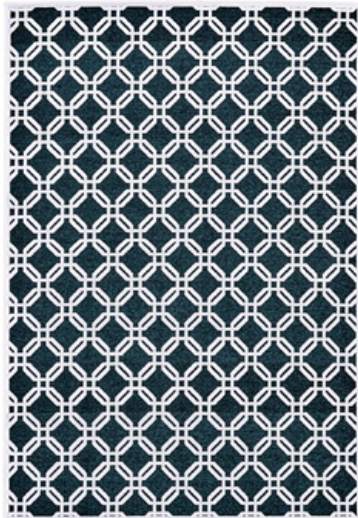

BLUSH / WHITE

Construction	Machine Made	Color	Pink
Fiber Content	100% Viscose Pile	Availability	55 units currently in stock
Country of Origin	Turkey	Dimensions	1' 9" X 2' 10" Sample
Thickness	0.24 inches		

Available Sizes

5' 3" X 7' 6"
7' 6" X 10' 6"
9' 8" X 12' 7"
2' 6" x 8' Runner
7' 6" X 7' 6" Round
1' 9" X 2' 10"
Sample

High Traffic

Sheen

Soft

WHITE / WHITE

WHITE / WHITE

WHITE / WHITE

WHITE / WHITE

WHITE / WHITE

WHITE / WHITE

BLUSH / WHITE

TEAL / WHITE

BLUSH / WHITE

TEAL / WHITE

BLUSH / WHITE

BLUSH / WHITE

TEAL / WHITE

BLUSH / WHITE

BLUSH / WHITE

TEAL / WHITE

TEAL / WHITE

TEAL / WHITE