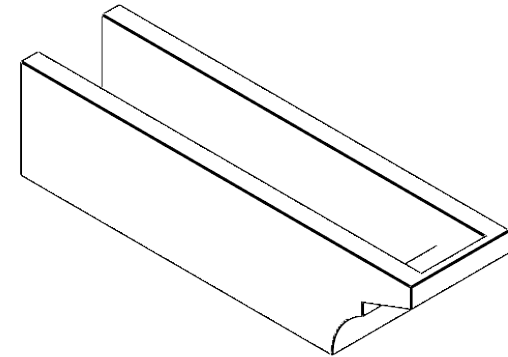

# ITEM NUMBER: RFTURO060X06000X24000X006MON00RCPR

6"W X 6"H X 24"L TIMBERTHANE ROUGH CEDAR MONTEREY FAUX WOOD OPEN RAFTER TAIL, 6"L END, PRIMED TAN

**24"**

**SIDE PROFILE**

**FRONT PROFILE**

**ISOMETRIC**

GENERATED DATE : 03/02/2023

EKENA MILLWORK  
2300 WEST MAIN ST.  
CLARKSVILLE, TX 75426  
TOLL FREE: 866-607-0453  
WWW.EKENAMILLWORK.COM

**NOTES**

1. INSTALLATION TO BE COMPLETED IN ACCORDANCE WITH MANUFACTURER'S SPECIFICATIONS.
2. DRAWING MAY NOT BE TO SCALE
3. THIS DRAWING IS INTENDED FOR DESIGN AND PLANNING PURPOSES ONLY.
4. ALL INFORMATION CONTAINED HEREIN WAS CURRENT AT THE TIME OF DEVELOPMENT BUT MUST BE REVIEWED AND APPROVED BY THE PRODUCT MANUFACTURER TO BE CONSIDERED ACCURATE.
5. TIMBERTHANE ARCHITECTURAL PRODUCTS ARE MADE FROM HIGH DENSITY URETHANE AND COME FACTORY PRIMED