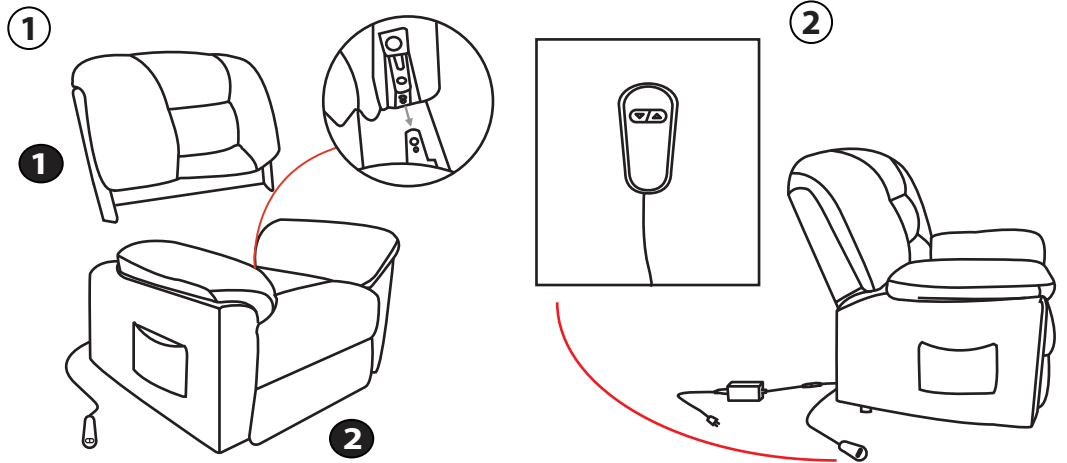

USE AND MAINTENANCE

Use on level surfaces only

Because this product needs assembly, it is prone to working itself loose from time to time depending on the use. Please take the time to check that all connections are still tight and working properly

Only clean using a damp cloth and mild detergent, do not use bleach or abrasive cleaners.

Lift & Recline Chair

PART LIST

1 - Backrest x1

2 - Chair Base x1

Assembly Instructions

Congratulations! Setup of your new Lift & Recline Chair is Complete!