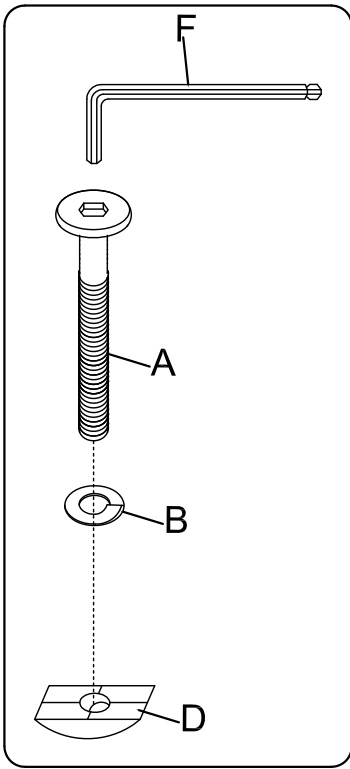

ASSEMBLY INSTRUCTIONS

SLATE CHAIR

Not Provided

2 Persons

Part List :

Hardware List

A M6 x 70mm = 10 	B 1/4" = 10 	C M6 x 13mm = 8 	D 30 x 15mm = 2 
E = 4 	F M4 x 110mm = 1 	G M8 x 30mm = 6 	

1

2

3

4

5

6

7

8

9