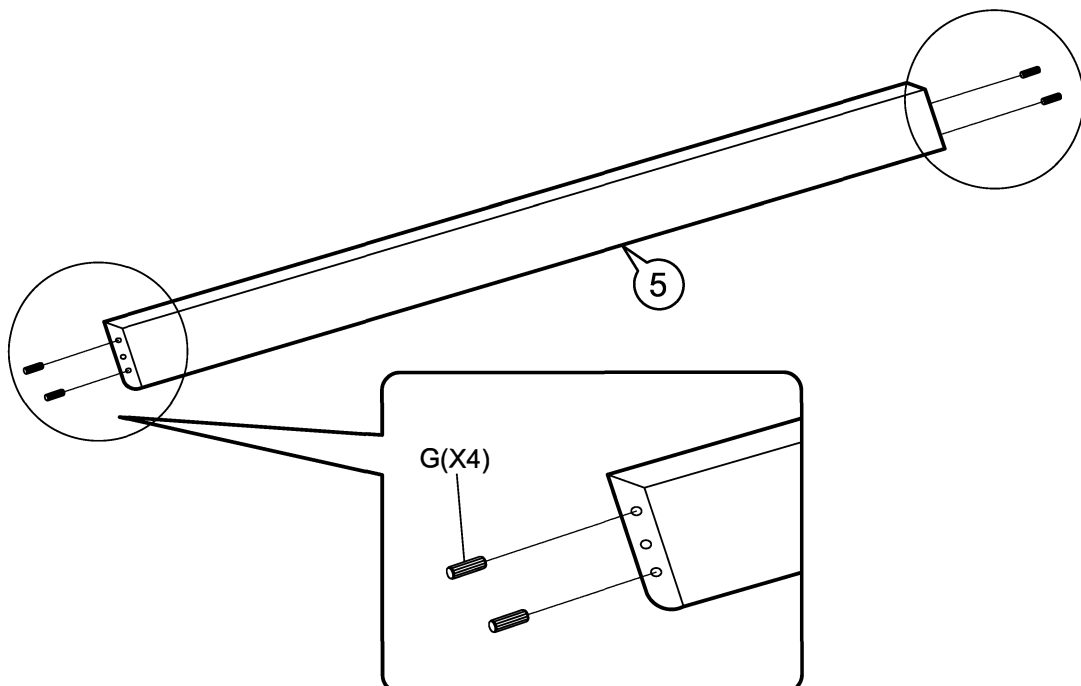

ASSEMBLY INSTRUCTIONS

SLATE CHAIR

Not Provided

2 Persons

Part List :

Hardware List

A M6 x 70mm = 10 	B 1/4" = 10 	C M6 x 13mm = 8 	D 30 x 15mm = 2 
E = 4 	F M4 x 110mm = 1 	G M8 x 30mm = 6 	

1