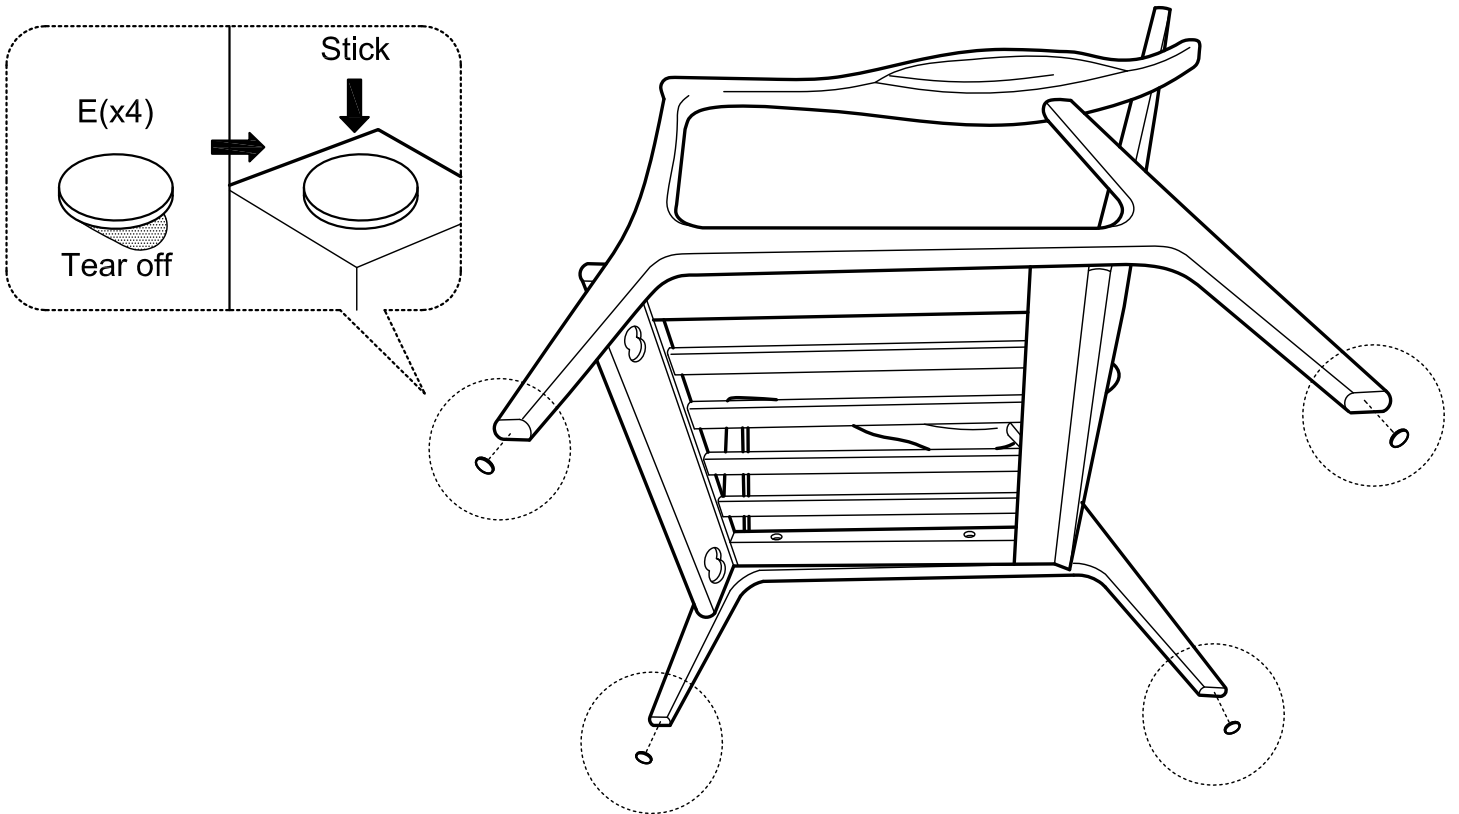

ASSEMBLY INSTRUCTIONS

SLATE CHAIR

Not Provided

2 Persons

Part List :

Hardware List

A M6 x 70mm = 10 	B 1/4" = 10 	C M6 x 13mm = 8 	D 30 x 15mm = 2 
E = 4 	F M4 x 110mm = 1 	G M8 x 30mm = 6 	

1

2

3

4

5

6

7

8

9