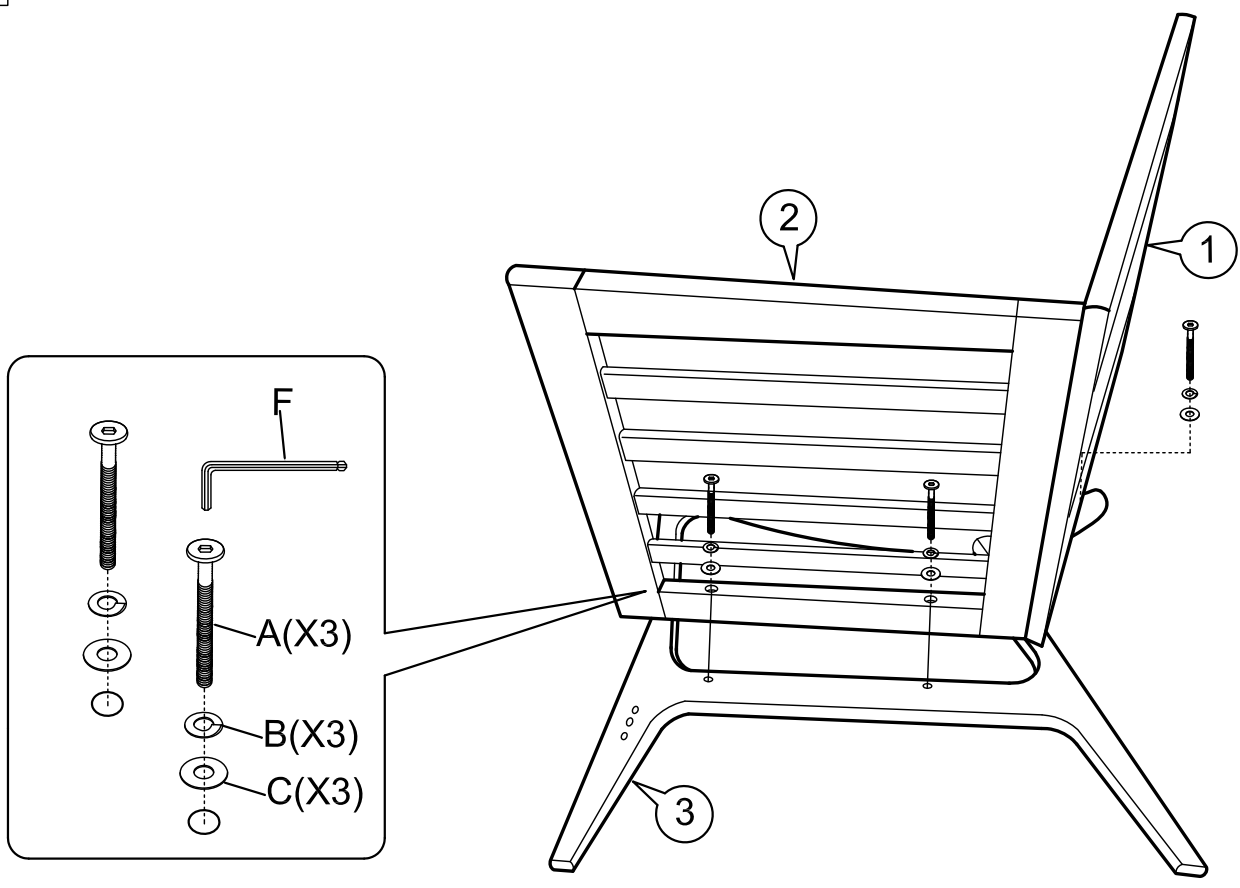

ASSEMBLY INSTRUCTIONS

SLATE CHAIR

Not Provided

2 Persons

Part List :

Hardware List

A M6 x 70mm = 10 	B 1/4" = 10 	C M6 x 13mm = 8 	D 30 x 15mm = 2 
E = 4 	F M4 x 110mm = 1 	G M8 x 30mm = 6 	

1

2

3

4

5

6

7

8

9