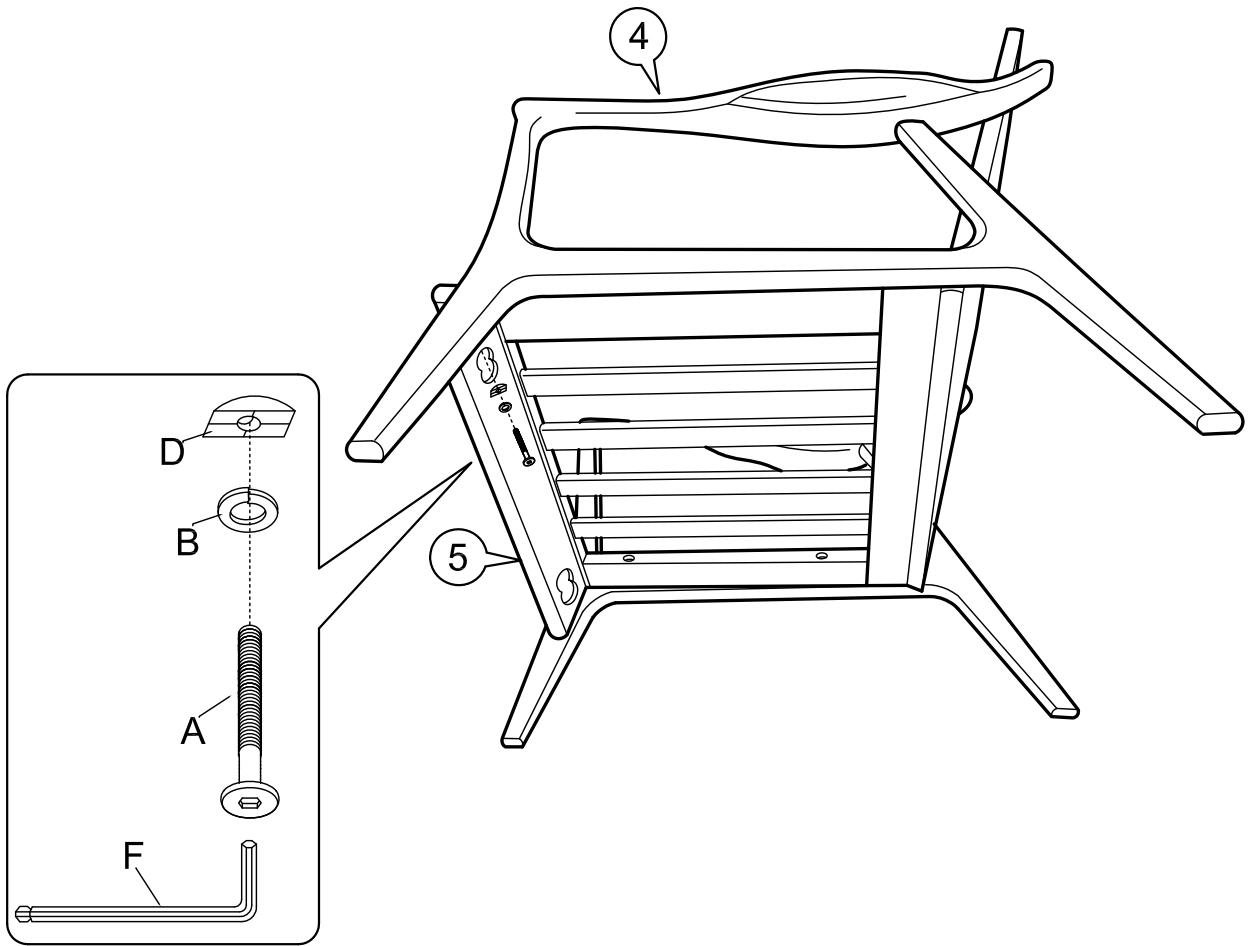

ASSEMBLY INSTRUCTIONS

SLATE CHAIR

Not Provided

2 Persons

Part List :

Hardware List

A M6 x 70mm = 10 	B 1/4" = 10 	C M6 x 13mm = 8 	D 30 x 15mm = 2 
E = 4 	F M4 x 110mm = 1 	G M8 x 30mm = 6 	

1

2

3

4

5

6

7

8

9