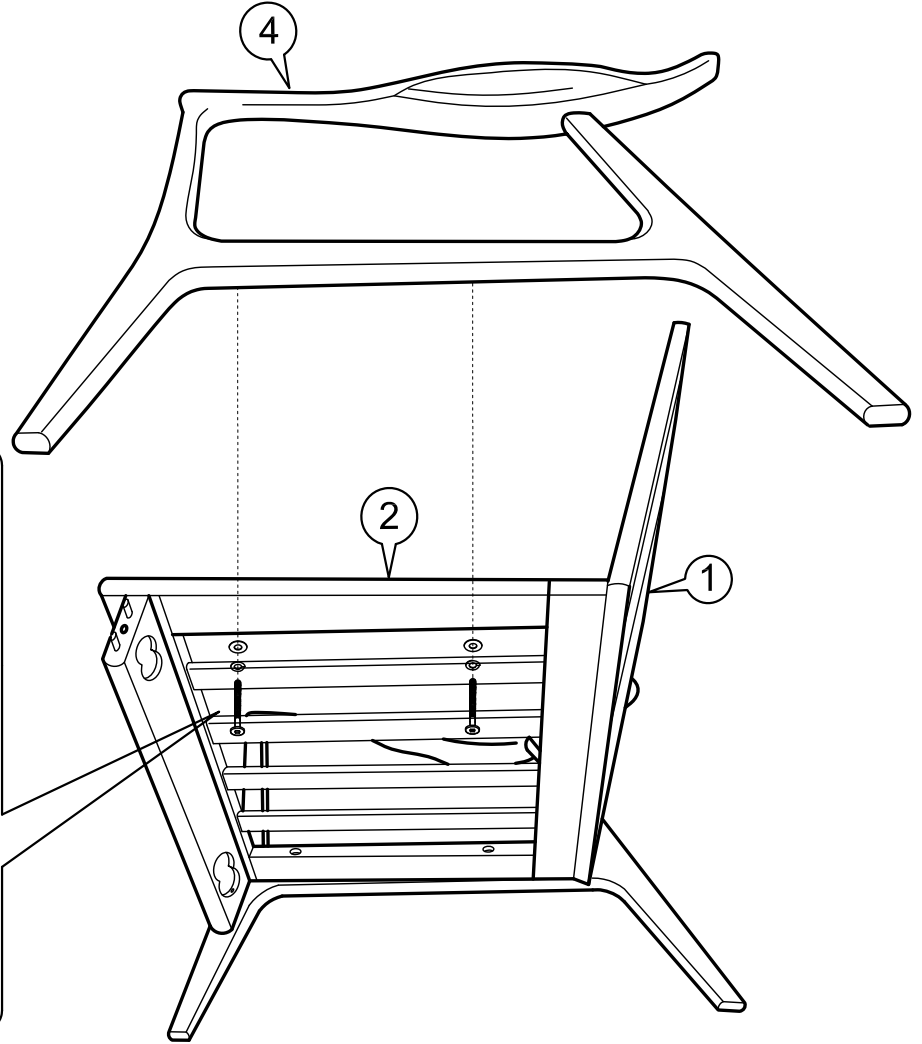

ASSEMBLY INSTRUCTIONS

SLATE CHAIR

Not Provided

2 Persons

Part List :

Hardware List

A M6 x 70mm = 10 	B 1/4" = 10 	C M6 x 13mm = 8 	D 30 x 15mm = 2 
E = 4 	F M4 x 110mm = 1 	G M8 x 30mm = 6 	

1

2

3

4

5

6

7

8

9