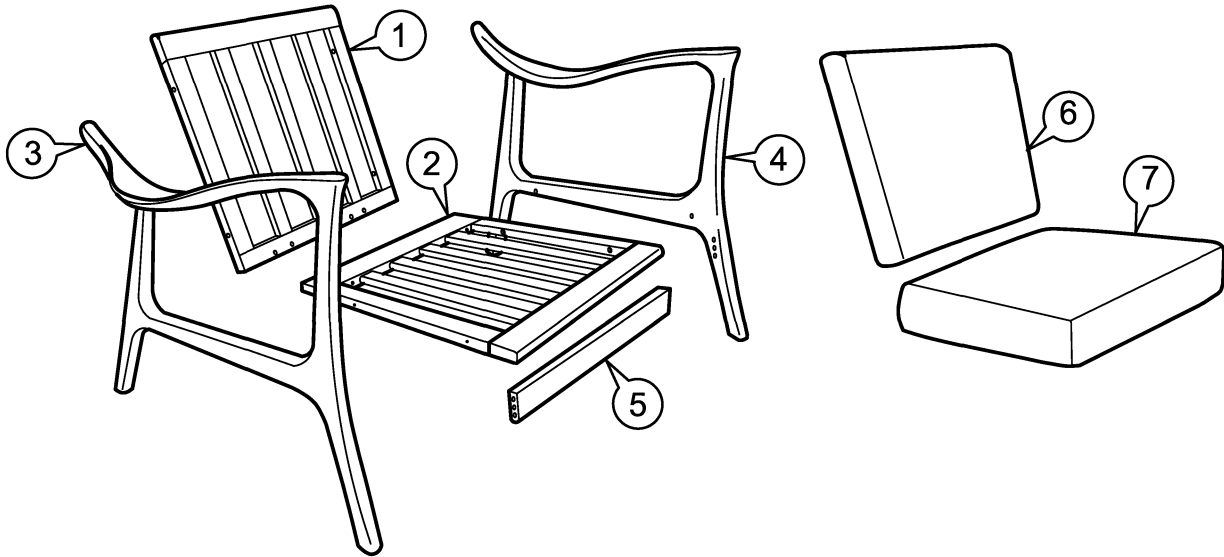

ASSEMBLY INSTRUCTIONS

SLATE CHAIR

Not Provided

2 Persons

Part List :

Hardware List

A M6 x 70mm = 10 	B 1/4" = 10 	C M6 x 13mm = 8 	D 30 x 15mm = 2 
E = 4 	F M4 x 110mm = 1 	G M8 x 30mm = 6 	

1