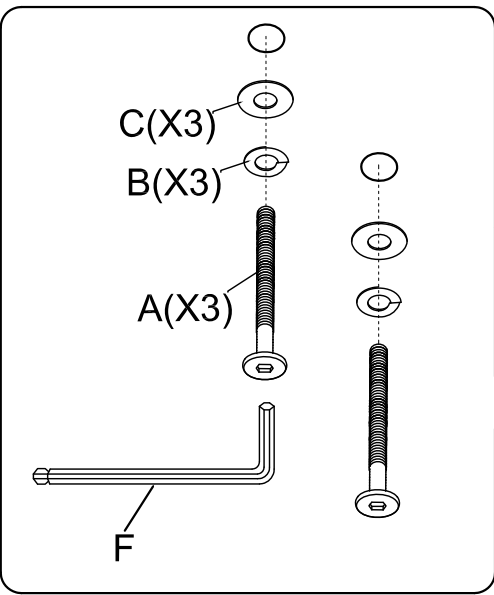

ASSEMBLY INSTRUCTIONS

SLATE CHAIR

Not Provided

2 Persons

Part List :

Hardware List

A M6 x 70mm = 10 	B 1/4" = 10 	C M6 x 13mm = 8 	D 30 x 15mm = 2 
E = 4 	F M4 x 110mm = 1 	G M8 x 30mm = 6 	

1

2

3

4

5

6

7

8

9