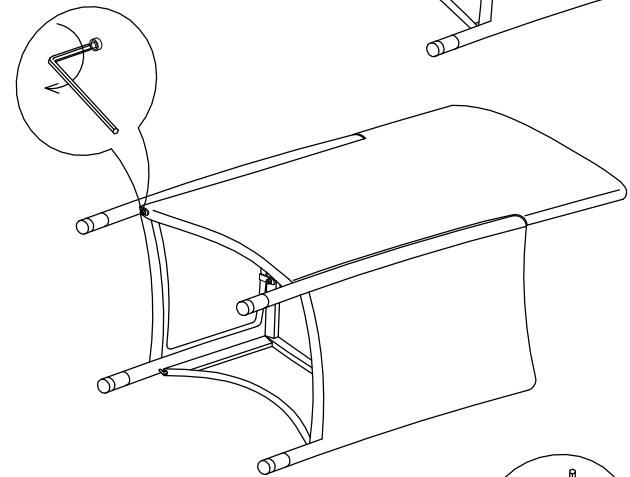

Part List and Hardware List

PIECE	DESCRIPTION	PICTURE	QUANTITY
1	Chair Back		2X
2	Chair/Sofa side-1		3X
3	Chair/Sofa Side-2		3X
4	Chair Bottom		1X
5	Sofa Back		1X
6	Sofa Bottom		1X
7	Table Side		2X
8	Table Apron		2X
9	Table Top		1X
10	Chair Cushion		2X
11	Sofa Cushion		1X
A	Allen bolt(M6x19 mm)		12X
B	Allen bolt(M6x38 mm)		8X
C	Flat washer		20X
D	Allen key		1X

Ø ¼ x 1. ½"

(C) x8

¼"

6

(D) x1