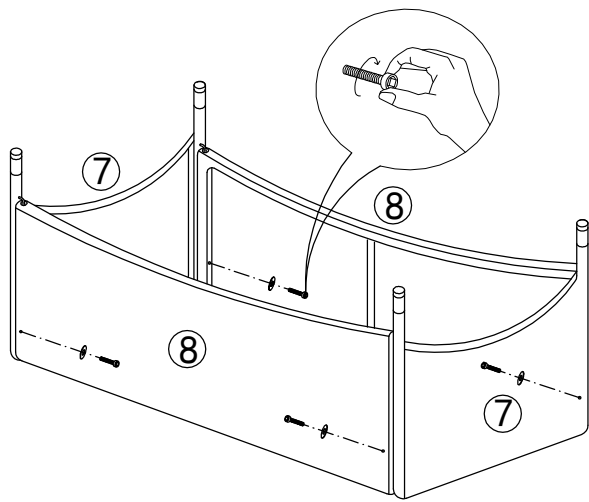

5

(B) x8

Ø ¼ x 1. ½"

(C) x8

¼"

6

(D) x1