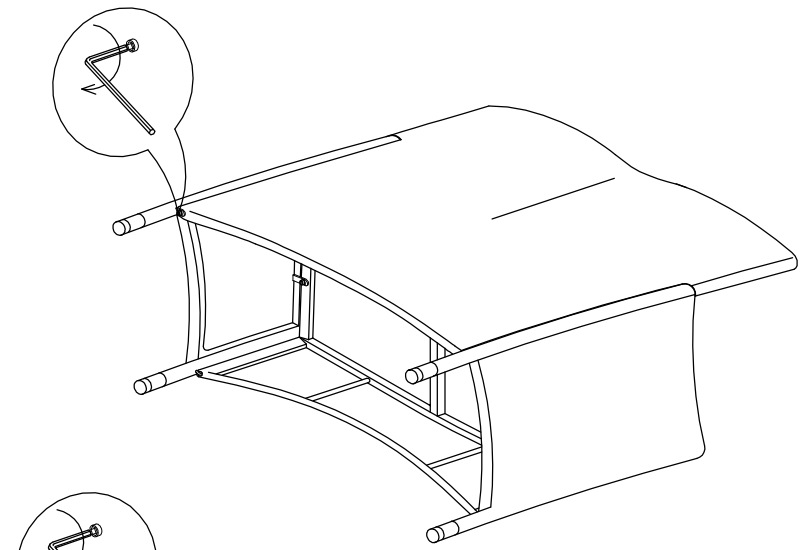

Part List and Hardware List

PIECE	DESCRIPTION	PICTURE	QUANTITY
1	Chair Back		2X
2	Chair/Sofa side-1		3X
3	Chair/Sofa Side-2		3X
4	Chair Bottom		1X
5	Sofa Back		1X
6	Sofa Bottom		1X
7	Table Side		2X
8	Table Apron		2X
9	Table Top		1X
10	Chair Cushion		2X
11	Sofa Cushion		1X
A	Allen bolt(M6x19 mm)		12X
B	Allen bolt(M6x38 mm)		8X
C	Flat washer		20X
D	Allen key		1X

Ø ¼ x 1. ½"

(C) x8

¼"

6

(D) x1