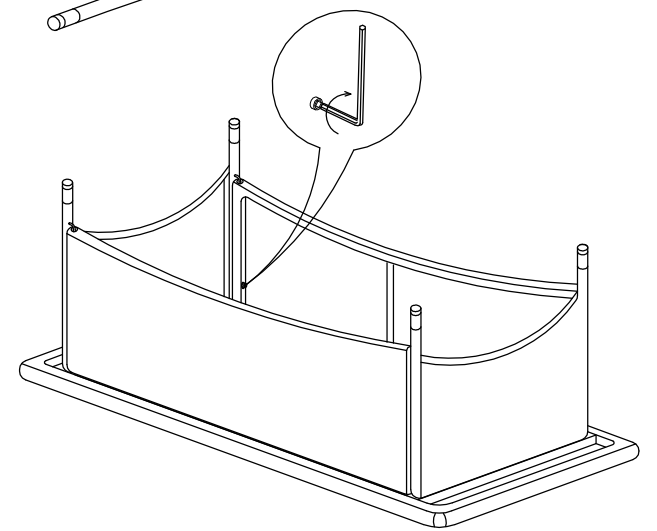

Part List and Hardware List

PIECE	DESCRIPTION	PICTURE	QUANTITY
1	Chair Back		2X
2	Chair/Sofa side-1		3X
3	Chair/Sofa Side-2		3X
4	Chair Bottom		1X
5	Sofa Back		1X
6	Sofa Bottom		1X
7	Table Side		2X
8	Table Apron		2X
9	Table Top		1X
10	Chair Cushion		2X
11	Sofa Cushion		1X
A	Allen bolt(M6x19 mm)		12X
B	Allen bolt(M6x38 mm)		8X
C	Flat washer		20X
D	Allen key		1X

Ø ¼ x 1. ½"

(C) x8

¼"

6

(D) x1