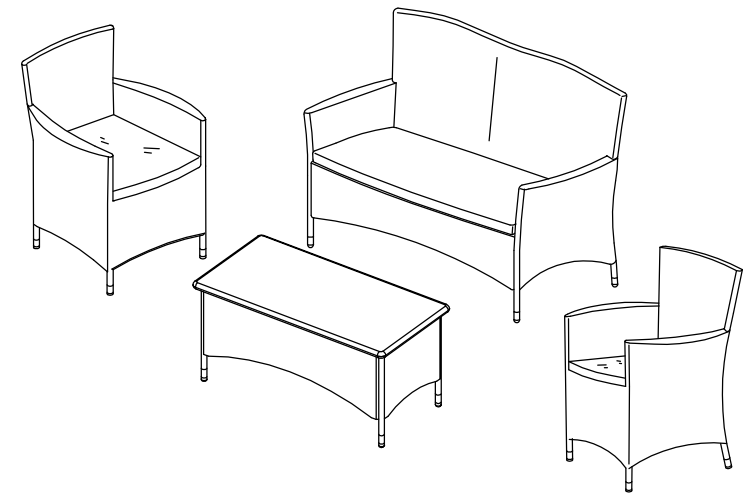

Part List and Hardware List

PIECE	DESCRIPTION	PICTURE	QUANTITY
1	Chair Back		2X
2	Chair/Sofa side-1		3X
3	Chair/Sofa Side-2		3X
4	Chair Bottom		1X
5	Sofa Back		1X
6	Sofa Bottom		1X
7	Table Side		2X
8	Table Apron		2X
9	Table Top		1X
10	Chair Cushion		2X
11	Sofa Cushion		1X
A	Allen bolt(M6x19 mm)		12X
B	Allen bolt(M6x38 mm)		8X
C	Flat washer		20X
D	Allen key		1X

OUTDOOR LIVING SET

Product Dimensions:

23.6"x24.4"x33.5" H (Chair)

42.9"x24.4"x33.5" H (Sofa)

36.2"x18.1"x18.5" H (Table)

ATTACH YOUR RECEIPT HERE

Serial Number _____

Purchase Date _____