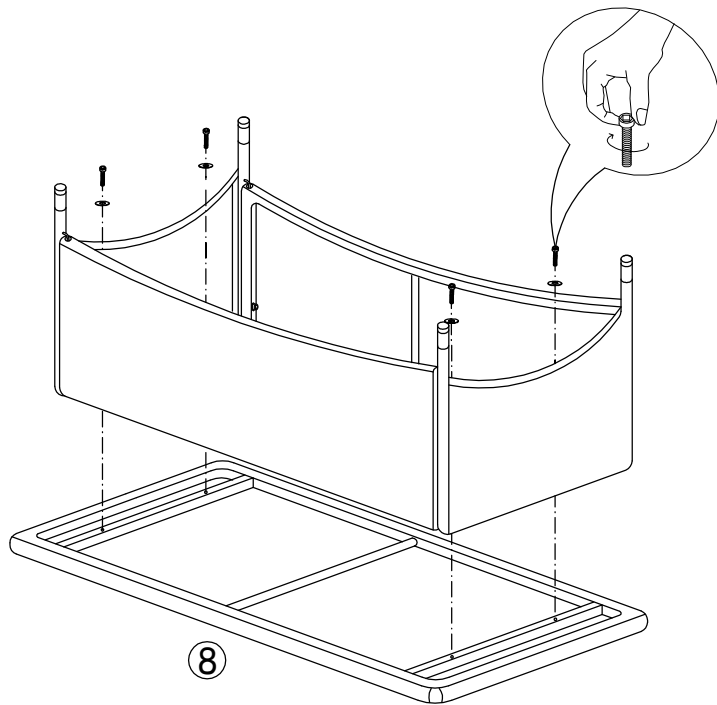

5

(B) x8

Ø ¼ x 1. ½"

(C) x8

¼"

6

(D) x1