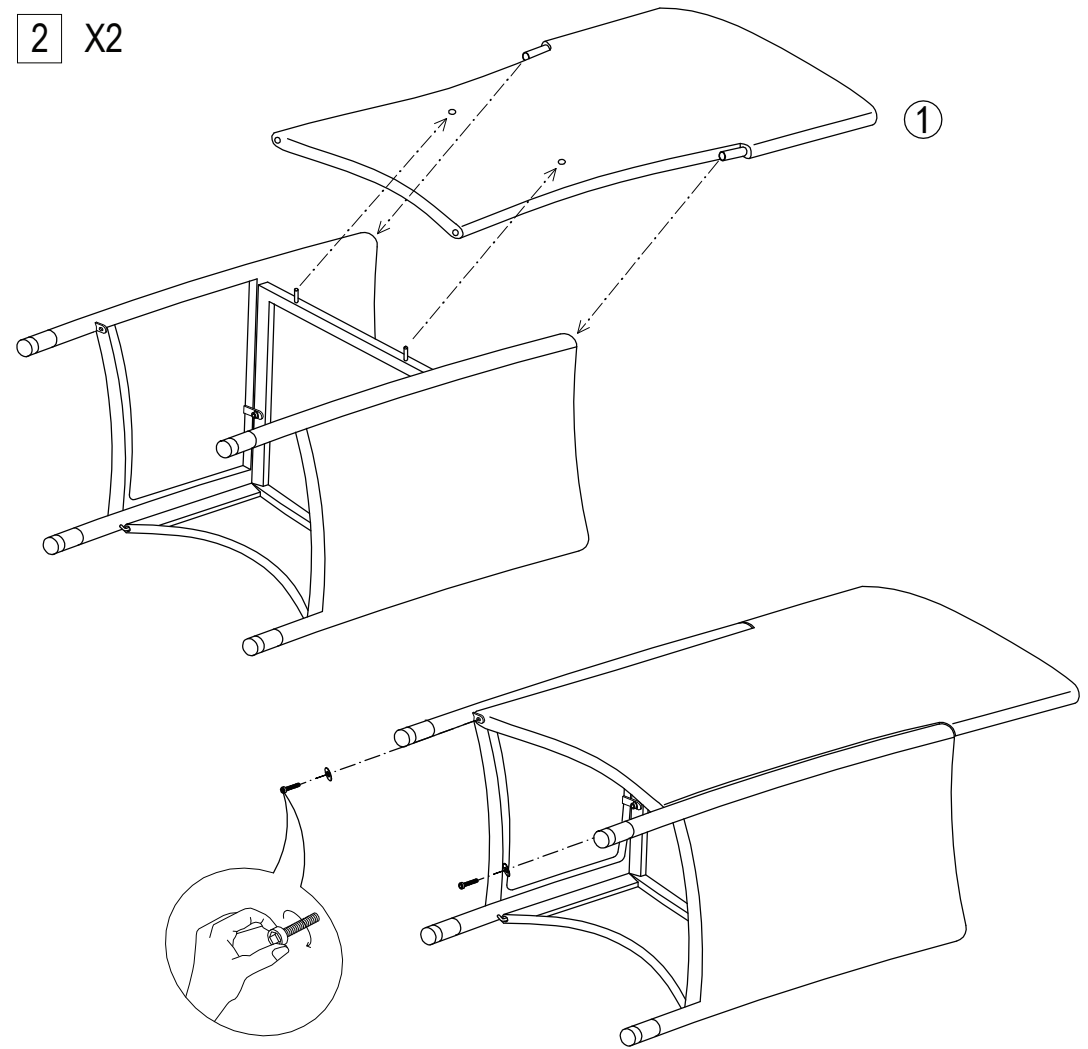

PREPARATION

Before beginning assembly of product, make sure all parts are present. Compare parts with package contents list and hardware contents list.

If any part is missing or damaged, do not attempt to assemble the product.

Estimated Assembly Time: 45 minutes.

Tools Required for Assembly (included): Allen Key

1 X2

2 X2